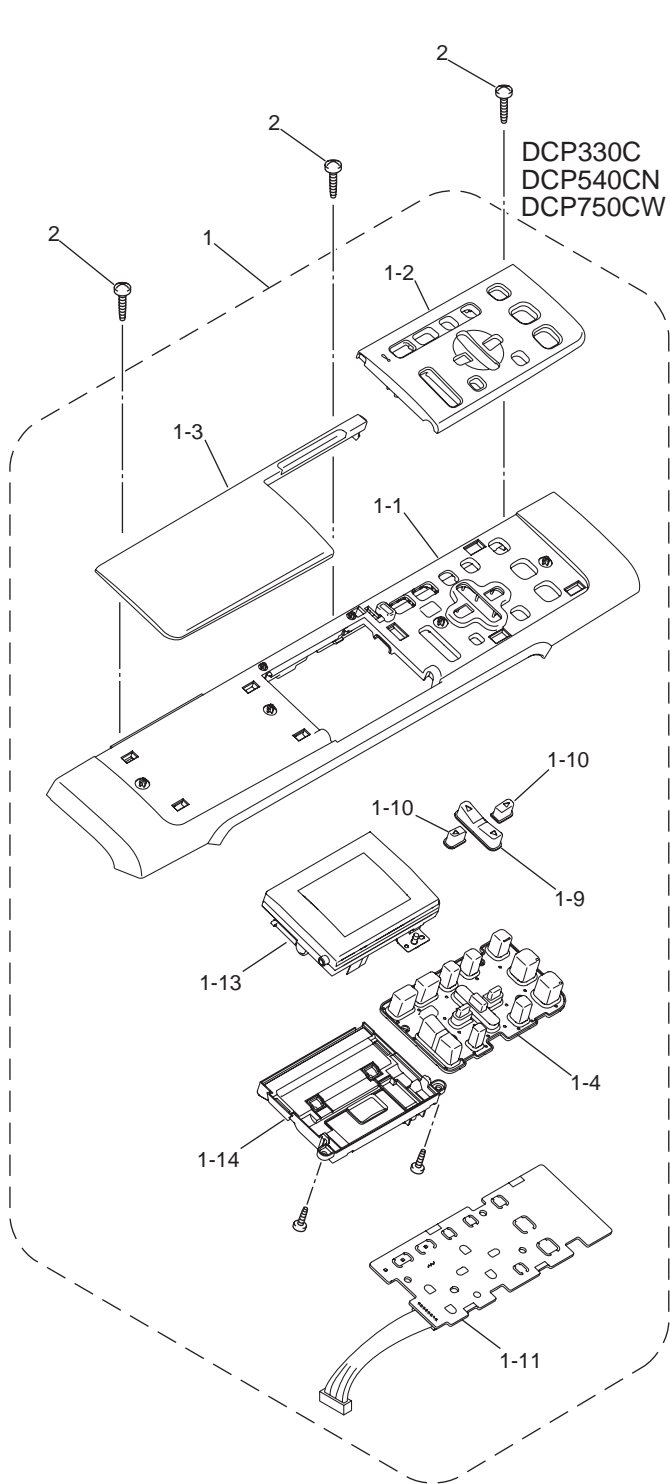

List7(COVER)

REF No.	CODE	QTY	DESCRIPTION	RECOMMEND	SYMBOL	REMARKS
25	LP3402001	1	CRADLE, MFC845CW FOR GER/UK/FRA/BEL/NLD/CHE/SPA/ITA/POR/ZAF/PND			
26	LG5474002	1	HOOK PCB ASSY, MFC660CN/MFC665CW/MFC665CWE/FAX2480C	√	B53K763	
27	LG6846001	1	WIRELESS PCB ASSY, DCP750CW/MFC665CW/MFC665CWE/MFC845CW			
28	LG5500001	1	BACKUP BATTERY, MFC660CN/MFC665CW/MFC665CWE/MFC845CW			
29	UF5745000	1	MJ COVER EXT, MFC240C/MFC440CN/MFC660CN/MFC845CW FOR GER/UK/FRA/BEL/AUS/ITA			
30	LP3822001	1	MEDIA COVER FILM, DCP330C/DCP540CN			
30	LP5318001	1	MEDIA COVER FILM 2, DCP750CW/MFC440CN/ MFC660CN/MFC665CWMFC665CWE//MFC845CW			add

8CAA01/03/05/10/
11/13/17/19/20/31/
33/35/37/40/41/43/
45/47/49
8CAE11/41

DCP130C/330C/540CN/750CW/
FAX2480C/2580C
MFC230C/240C/240CE/440CN/660CN/665CW/665CWE/845CW

8 PANEL1