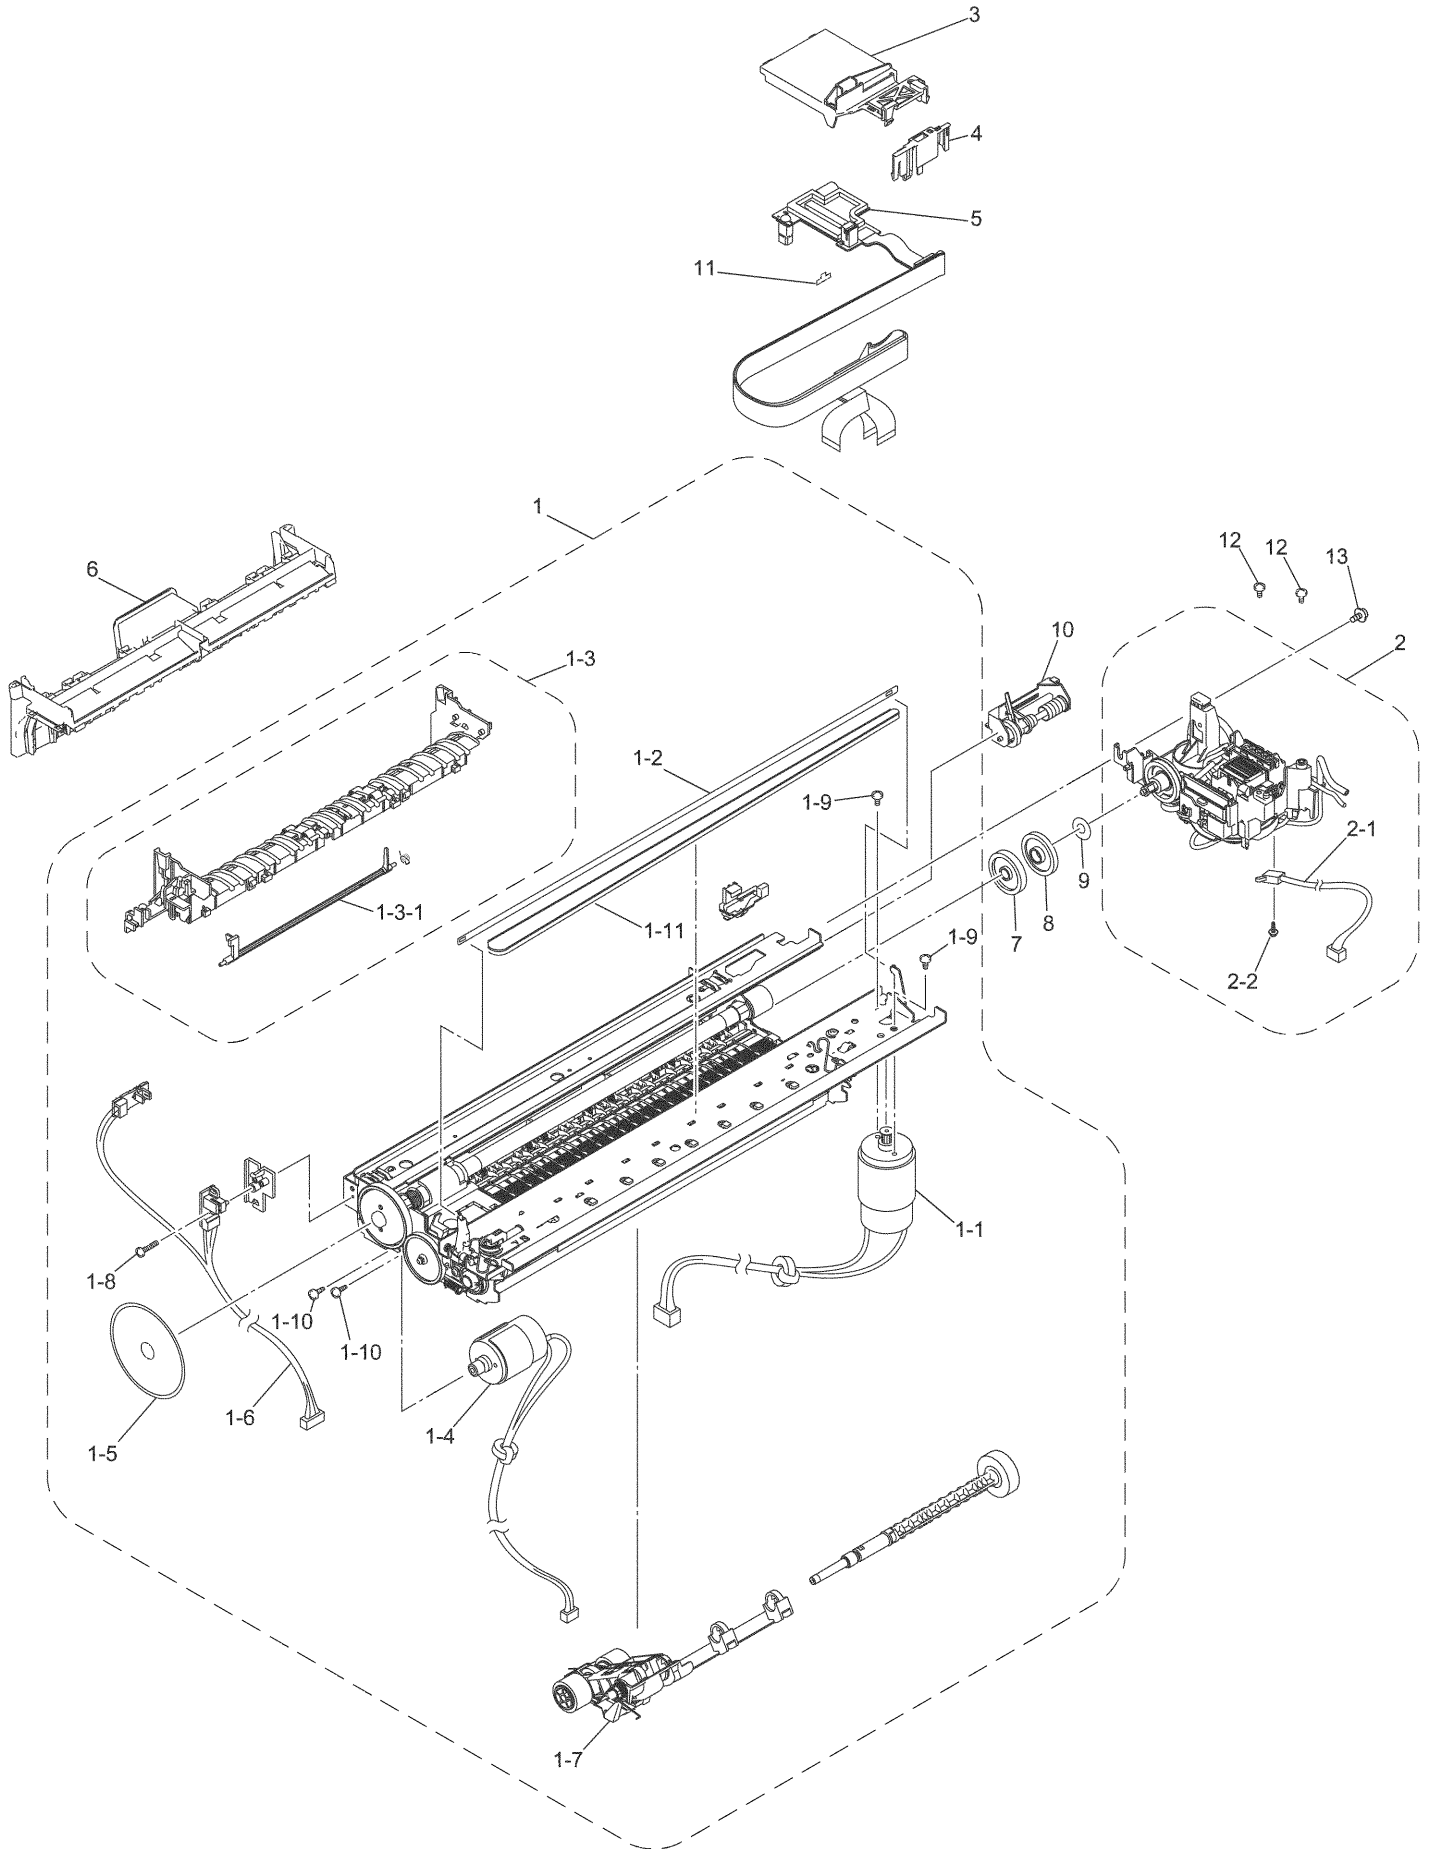

8CAA01/03/05/10/
11/13/17/19/20/31/
33/35/37/40/41/43/
45/47/49
8CAE11/41

DCP130C/330C/540CN/750CW/
FAX2480C/2580C
MFC230C/240C/240CE/440CN/660CN/665CW/665CWE/845CW

3 ENGINE

List3(ENGINE)

REF No	CODE	QTY	DESCRIPTION	RECOMMEND	REMARKS
1	LP3524001	1	ENGINE UNIT ASSY (SP), DCP130C/FAX2480C/FAX2580C/MFC230C/MFC240C/MFC240CE		
1	LP5493001	1	ENGINE UNIT ASSY (SP), DCP330C/DCP540C/DCP750CW/ MFC440CN/MFC660CN/MFC665CW/MFC665CWE/MFC845CW		chg
1-1	LP1030001	1	CARRIAGE MOTOR ASSY		
1-2	LP1034001	1	CR ENCODER STRIP		
1-3	LP3848005	1	INNER CHUTE ASSY		chg
1-3-1	LP1059001	1	REGISTRATION SENSOR ACTUATOR		
1-4	LP1076001	1	PAPER FEED MOTOR ASSY		
1-5	LP1471001	1	PF ENCODER DISK		
1-6	LG6762001	1	PF ENCODER/REGISTRATION SENSOR HARNESS		
1-7	LP1088001	1	PAPER PULL-IN GEAR SHAFT & PAPER PULL-IN ROLLER HOLDER ASSY		
1-8	000021206	1	SCREW BIND M2X12		
1-9	000300606	2	SCREW BIND M3X6		
1-10	000260406	2	SCREW BIND M2.6X4		
1-11	LP1033001	1	TIMING BELT		add
2	LP3530001	1	MAINTENANCE UNIT ASSY (SP)		
2-1	LG6721001	1	PURGE CAM SWITCH HARNESS ASSY		
2-2	LF7138001	1	TAPTITE PAN2 1.7X8		
3	LP1145001	4	HEAD COVER ASSY, EXCEPT FOR MFC230C		DEL
3	LP5946001	1	HEAD COVER ASSY		
4	LP1148001	1	FFC SUPPORT		
5	LP3532001	1	CARRIAGE PCB UNIT ASSY (SP)		
6	LP1154005	1	JAM CLEAR COVER ASSY, GRAY(1735)		
7	LP1933001	1	SF CHANGEVER GEAR		
8	LP1934001	1	HS CHANGEVER GEAR		
9	LP3494001	1	HS GEAR PLATE, EXCEPT FOR MFC230C/MFC240CE/MFC665CWE		
10	LP1102001	1	MODE SWITCHING LEVER & CLUTCH GEAR ASSY		
11	LP3422001	1	SPACER FILM(*), EXCEPT FOR MFC230C/MFC240CE/MFC665CWE		
12	085310816	2	TAPTITE BIND B M3X8		
13	087320616	1	TAPTITE CUP S M3X6		