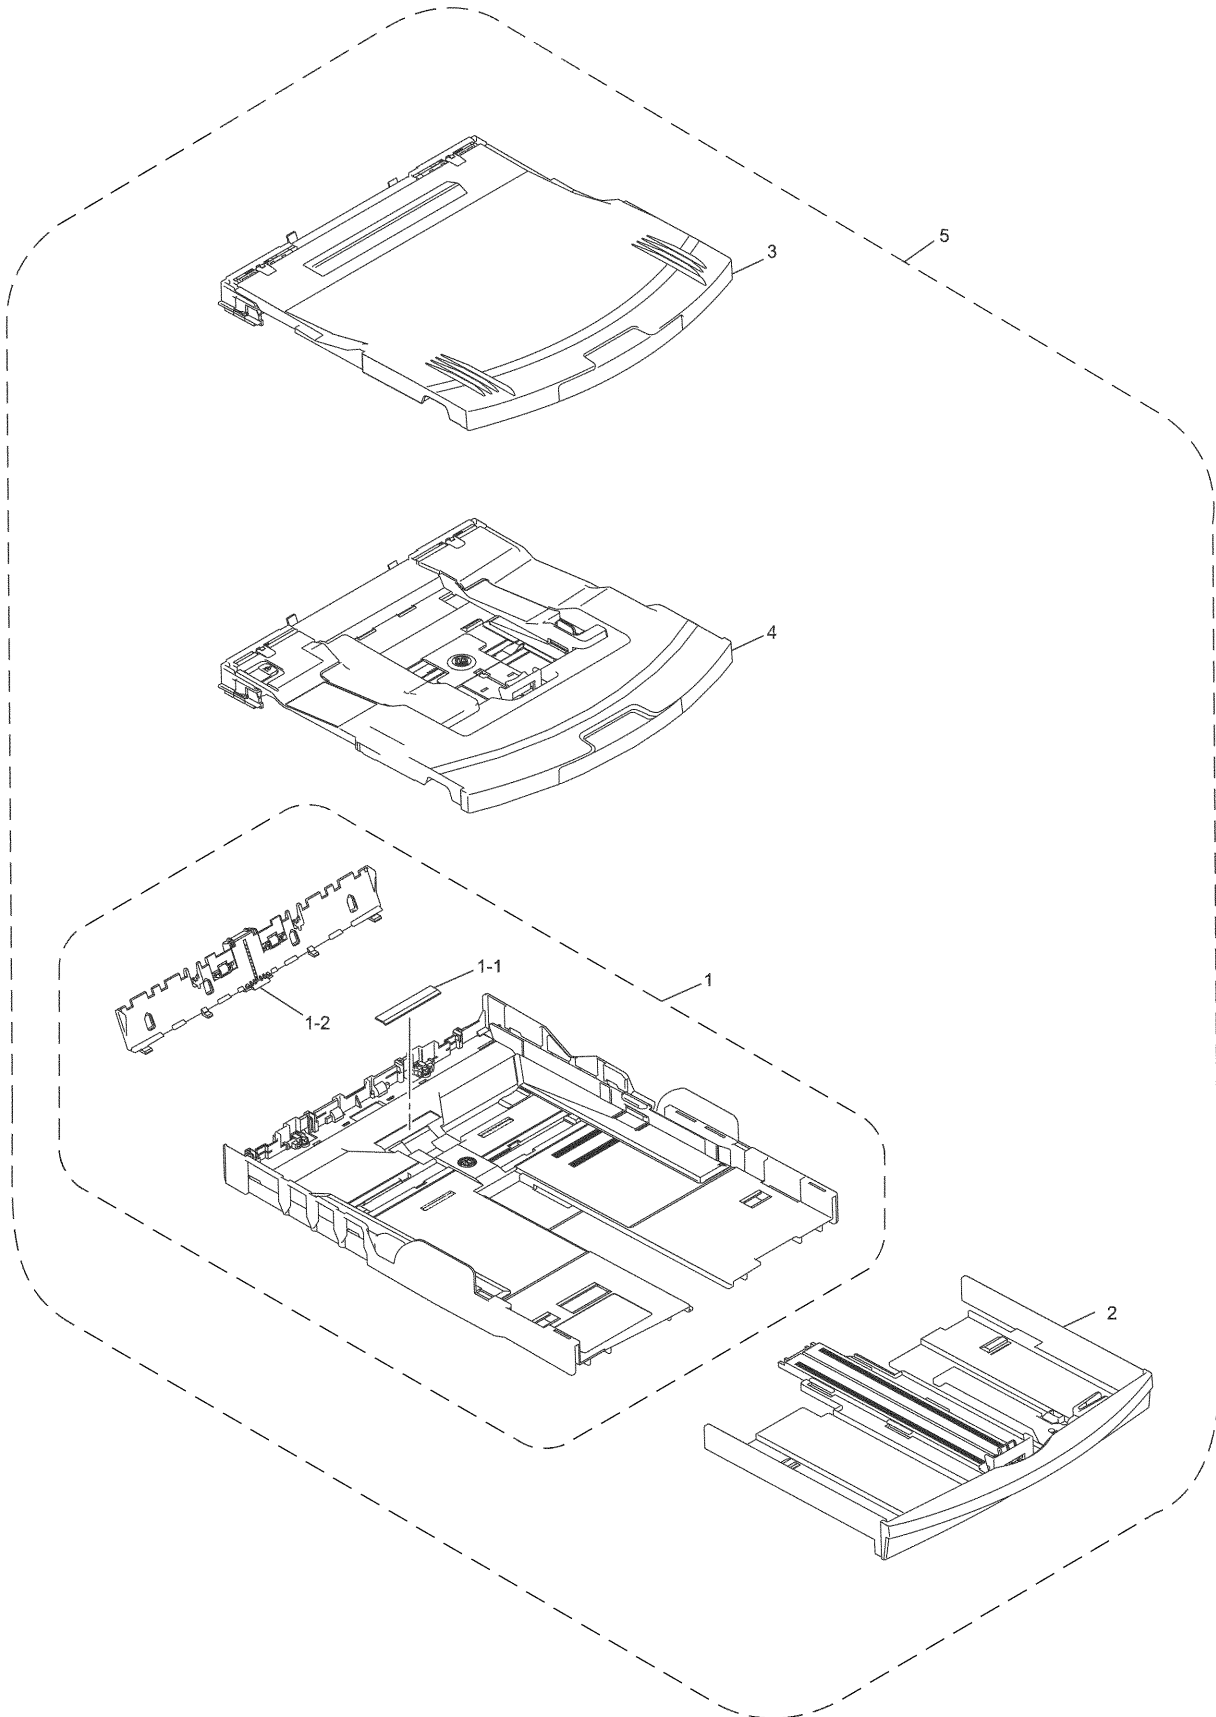

6 PAPER TRAY

List6(PAPER TRAY)

REF No	CODE	Q'TY	DESCRIPTION	RECOMMEND	REMARKS
1	LP1243005	1	PAPER TRAY ASSY, GRAY(1735)		
1-1	LP1575001	1	BASE PAD		
1-2	LP1246001	1	BANK ASSY		
2	LP1256003	1	PAPER TRAY EXTENSION ASSY, GRAY(1581), DCP130C/MFC240C/MFC240CE		
2	LP1256005	1	PAPER TRAY EXTENSION ASSY, DCP330C/DCP540CN/DCP750CW/FAX2480C/FAX2580C/ MFC230C/MFC440CN/MFC660CN/MFC665CW/MFC665CWE/ MFC845CW		
3	LP1260005	1	PAPER TRAY COVER ASSY, GRAY(1735), DCP130C/FAX2480C/FAX2580C/MFC230C/MFC240C/MFC240CE		
4	LP1361005	1	PAPER TRAY COVER ASSY, GRAY(1735), DCP330C/DCP540CN/DCP750CW/MFC440CN/ MFC660CN/MFC665CW/MFC665CWE/MFC845CW		
5	LS2001001	1	PAPER TRAY ASSY1 (SP), DCP130C/MFC240C/MFC240CE	√	CHG
5	LS2001002	1	PAPER TRAY ASSY1 (SP), FAX2480C/FAX2580C/MFC230C	√	CHG
5	LS2006001	1	PAPER TRAY ASSY2 (SP), DCP330C/DCP540CN/DCP750CW/ MFC440CN/MFC660CN/MFC665CW/MFC665CWE/MFC845CW	√	CHG

8CAA01/03/05/10/
11/13/17/19/20/31/
33/35/37/40/41/43/
45/47/49
8CAE11/41

DCP130C/330C/540CN/750CW/
FAX2480C/2580C
MFC230C/240C/240CE/440CN/660CN/665CW/665CWE/845CW