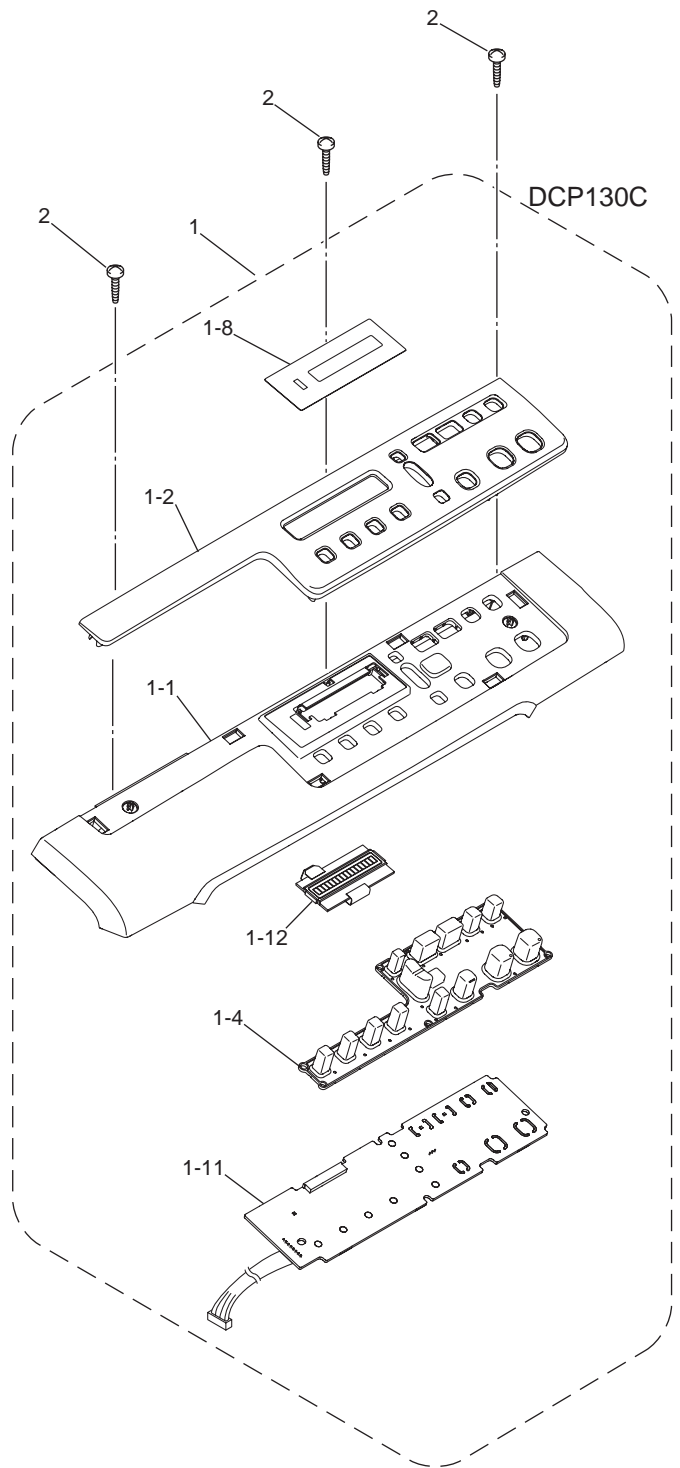

List7(COVER)

REF No.	CODE	QTY	DESCRIPTION	RECOMMEND	SYMBOL	REMARKS
25	LP3402001	1	CRADLE, MFC845CW FOR GER/UK/FRA/BEL/NLD/CHE/SPA/ITA/POR/ZAF/PND			
26	LG5474002	1	HOOK PCB ASSY, MFC660CN/MFC665CW/MFC665CWE/FAX2480C	√	B53K763	
27	LG6846001	1	WIRELESS PCB ASSY, DCP750CW/MFC665CW/MFC665CWE/MFC845CW			
28	LG5500001	1	BACKUP BATTERY, MFC660CN/MFC665CW/MFC665CWE/MFC845CW			
29	UF5745000	1	MJ COVER EXT, MFC240C/MFC440CN/MFC660CN/MFC845CW FOR GER/UK/FRA/BEL/AUS/ITA			
30	LP3822001	1	MEDIA COVER FILM, DCP330C/DCP540CN			
30	LP5318001	1	MEDIA COVER FILM 2, DCP750CW/MFC440CN/ MFC660CN/MFC665CWMFC665CWE//MFC845CW			add

8CAA01/03/05/10/
11/13/17/19/20/31/
33/35/37/40/41/43/
45/47/49
8CAE11/41

DCP130C/330C/540CN/750CW/
FAX2480C/2580C
MFC230C/240C/240CE/440CN/660CN/665CW/665CWE/845CW

8 PANEL1