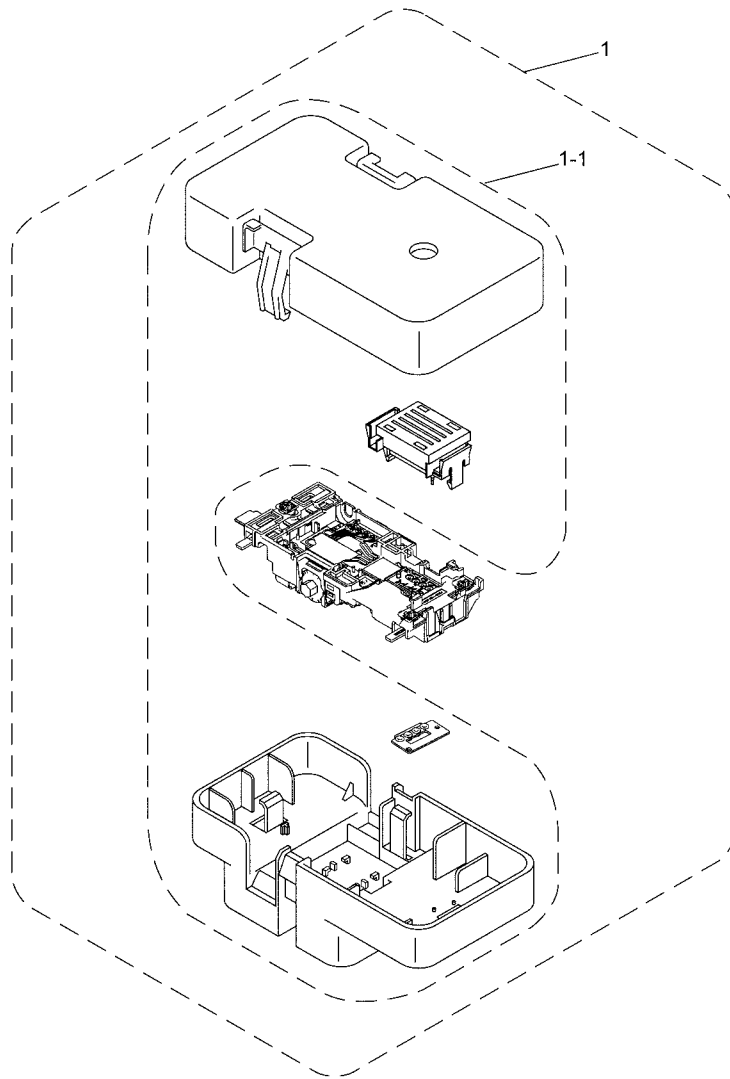

8CAA01/03/05/10/
11/13/17/19/20/31/
33/35/37/40/41/43/
45/47/49
8CAE11/41

DCP130C/330C/540CN/750CW/
FAX2480C/2580C
MFC230C/240C/240CE/440CN/660CN/665CW/665CWE/845CW

5 HEAD

List5(HEAD)

REF No	CODE	QTY	DESCRIPTION	RECOMMEND	REMARKS
1	LK2179001	1	HEAD/CARRIAGE UNIT SUPPLY ASSY (without CARRIAGE PCB ASSY)		
1-1	LK2491001	1	PROTECTOR PARTS SUPPLY ASSY(SP)		add