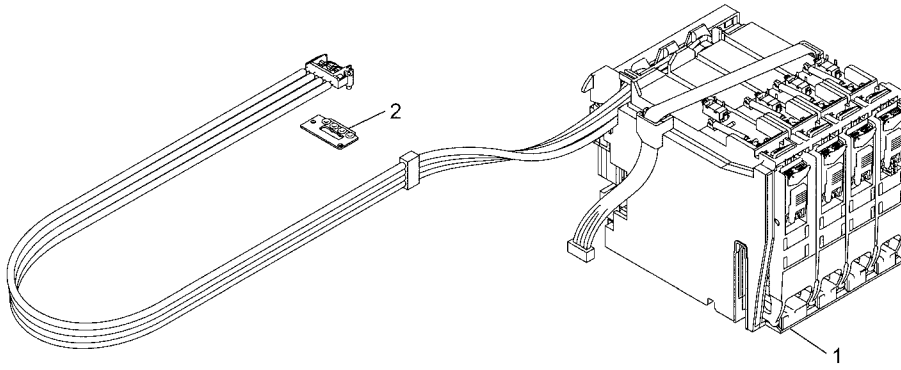

4 CARTRIDGE CASE

List4(CARTRIDGE CASE)

REF No	CODE	QTY	DESCRIPTION	RECOMMEND	REMARKS
1	LP3535001	1	INK REFILL ASSY (SP) EXCEPT FOR CHN		
1	LP5164001	1	INK REFILL ASSY (SP) FOR CHN		
2	LP3539001	1	HEAD JOINT RUBBER (SP)		

8CAA01/03/05/10/
11/13/17/19/20/31/
33/35/37/40/41/43/
45/47/49
8CAE11/41

DCP130C/330C/540CN/750CW/
FAX2480C/2580C
MFC230C/240C/240CE/440CN/660CN/665CW/665CWE/845CW