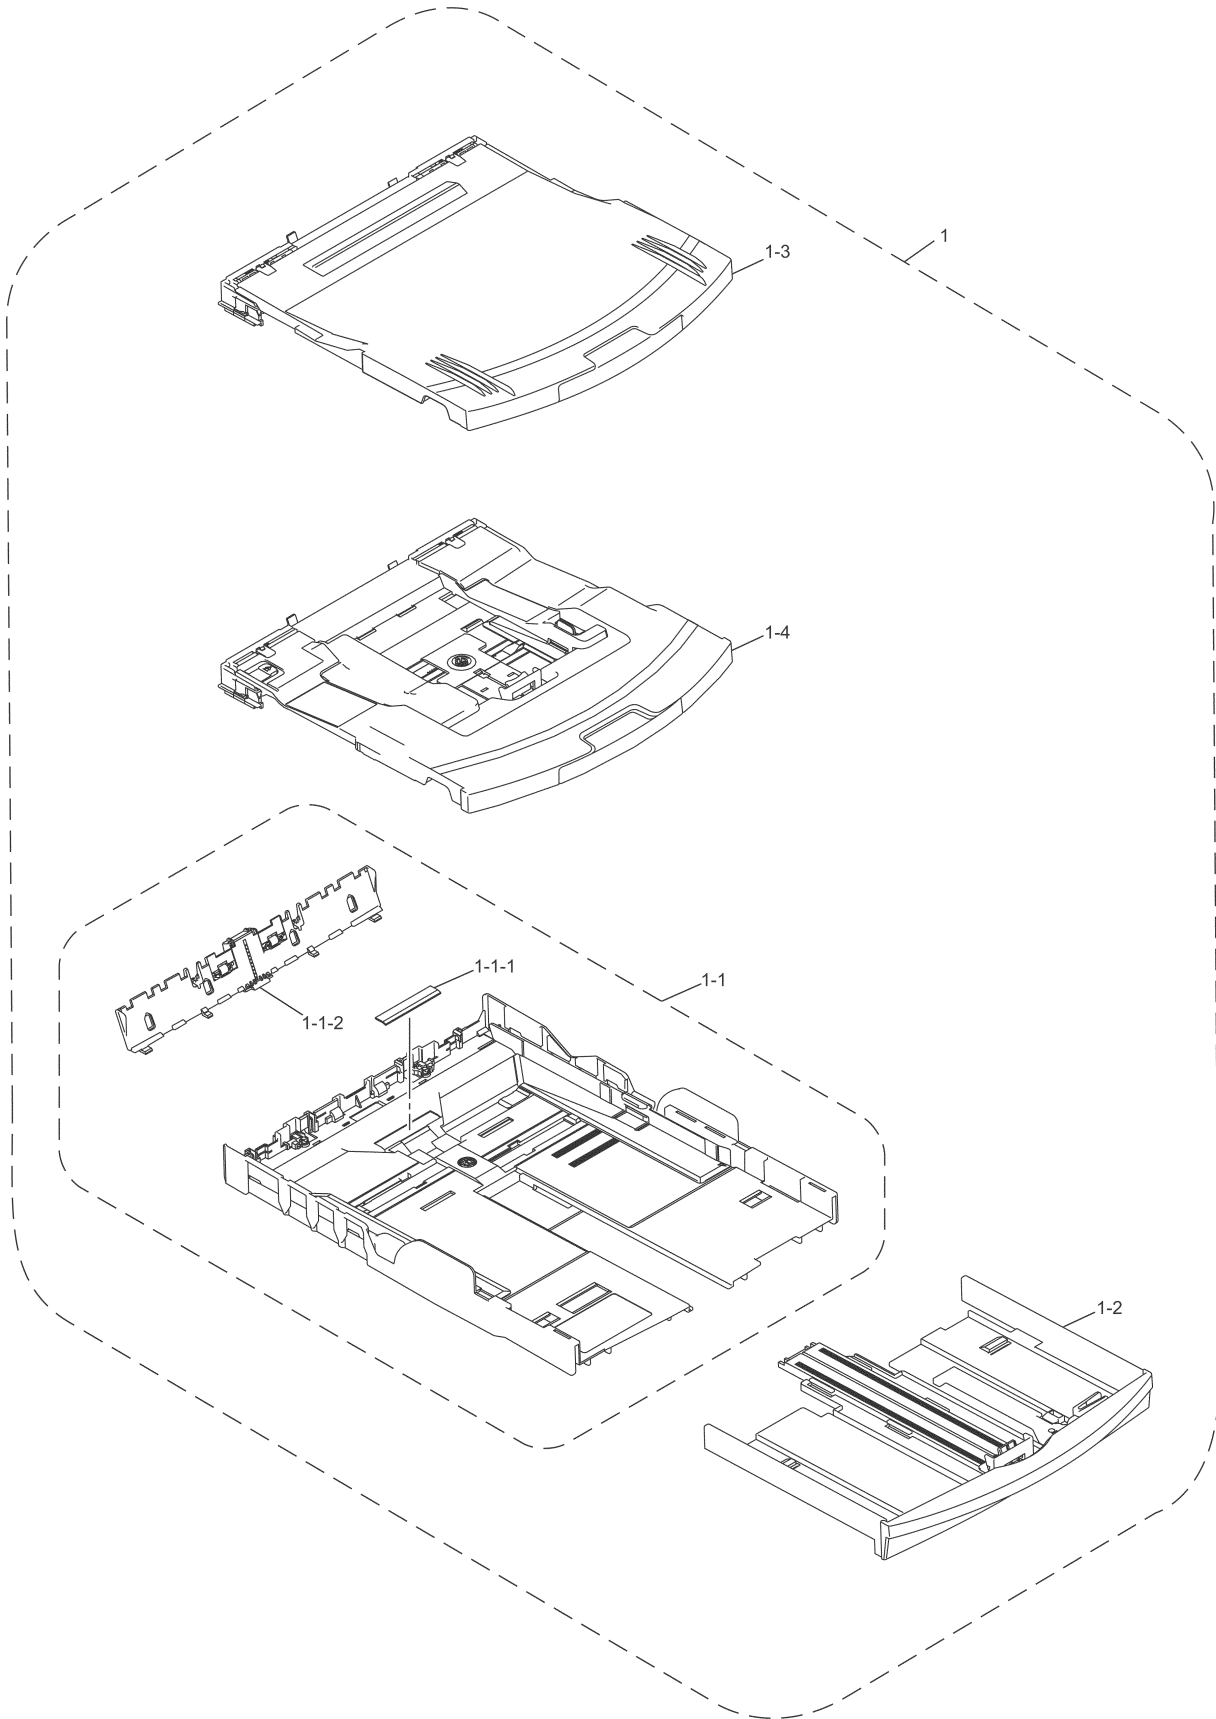

6 PAPER TRAY

List6(PAPER TRAY)

REF No.	CODE	QTY	DESCRIPTION	RECOMMEND	REMARKS
1	LS2001004	1	PAPER TRAY EXIT ASSY (SP), DCP135C/DCP150C/DCP153C/DCP155C	√	
1	LS2006002	1	PAPER TRAY EXIT ASSY (SP), DCP350C/DCP353C/DCP357C		
1	LS2006001	1	PAPER TRAY EXIT ASSY (SP), DCP560CN/DCP770CW/ MFC465CN/MFC680CN/MFC685CW/MFC885CW	√	
1	LS2001002	1	PAPER TRAY EXIT ASSY (SP), MFC235C/MFC260C/MFC265C	√	
1-1	LP1243005	1	PAPER TRAY ASSY, GRAY(1735)		
1-1-1	LP1575001	1	BASE PAD		
1-1-2	LP1246001	1	BANK ASSY		
1-2	LP1256016	1	PAPER TRAY EXTENSION ASSY, WHITE(1757), DCP135C/DCP150C/DCP153C/DCP155C/ DCP350C/DCP353C/DCP357C		
1-2	LP1256005	1	PAPER TRAY EXTENSION ASSY, GRAY(1735), DCP560CN/DCP770CW/MFC235C/MFC260C/MFC265C/ MFC465CN/MFC680CN/MFC685CW/MFC885CW		
1-3	LP1260007	1	PAPER TRAY COVER ASSY, GRAY(1735), DCP135C/DCP150C/DCP153C/DCP155C		
1-3	LP1260005	1	PAPER TRAY COVER ASSY, GRAY(1735), MFC235C/MFC260C/MFC265C		
1-4	LP1361007	1	PAPER TRAY COVER ASSY, GRAY(1791), DCP350C/DCP353C/DCP357C		
1-4	LP1361005	1	PAPER TRAY COVER ASSY, GRAY(1735), DCP560CN/DCP770CW/ MFC465CN/MFC680CN/MFC685CW/MFC885CW		

8CAE03/05/14/15/
17/19/31/32/33/
35/37/42/43/44/
45/46/47/49

DCP135C/150C/153C/155C/350C/353C/
357C/560CN/770CW,MFC235C/260C/
265C/465CN/680CN/685CW/885CW