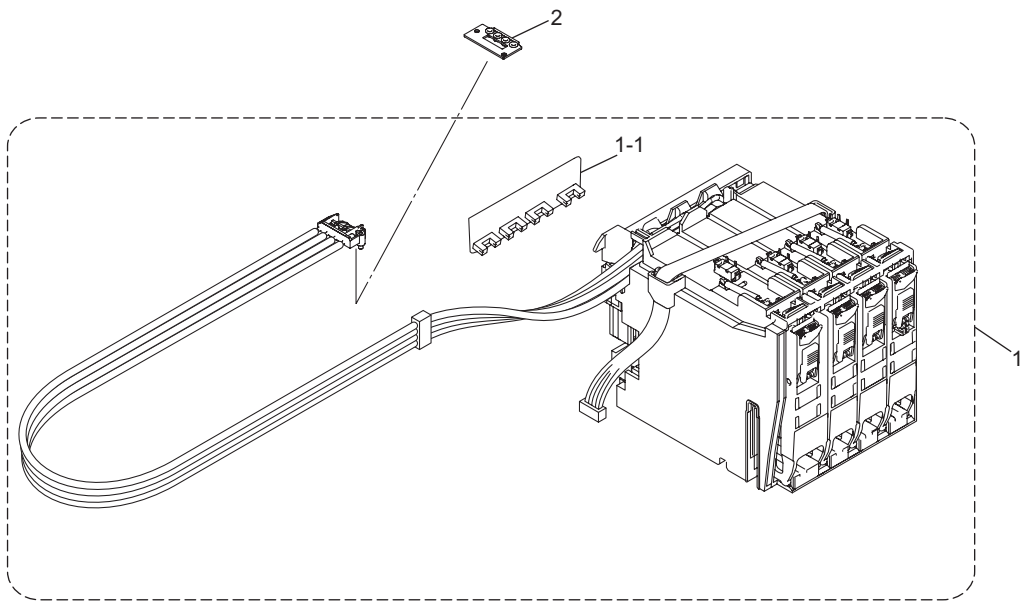

4 CARTRIDGE CASE

List4(CARTRIDGE CASE)

REF No.	CODE	Q'TY	DESCRIPTION	RECOMMEND	SYMBOL	REMARKS
1	LP6107001	1	INK REFILL ASSY (SP), DCP135C/DCP150C/DCP153C/MFC235C/MFC260C EXCEPT FOR CHN			
1	LP3535001	1	INK REFILL ASSY (SP), DCP350C/DCP353C/DCP357C/DCP560CN/DCP770CW/ MFC265C/MFC465CN/MFC680CN/MFC685CW/MFC885CW EXCEPT FOR CHN			
1	LP5164001	1	INK REFILL ASSY (SP), FOR CHN			
1-1	LG6725001	1	CARTRIDGE PCB ASSY		B53K869	ADD
2	LP3539001	1	HEAD JOINT RUBBER (SP)			

8CAE03/05/14/15/
17/19/31/32/33/
35/37/42/43/44/
45/46/47/49

DCP135C/150C/153C/155C/350C/353C/
357C/560CN/770CW,MFC235C/260C/
265C/465CN/680CN/685CW/885CW