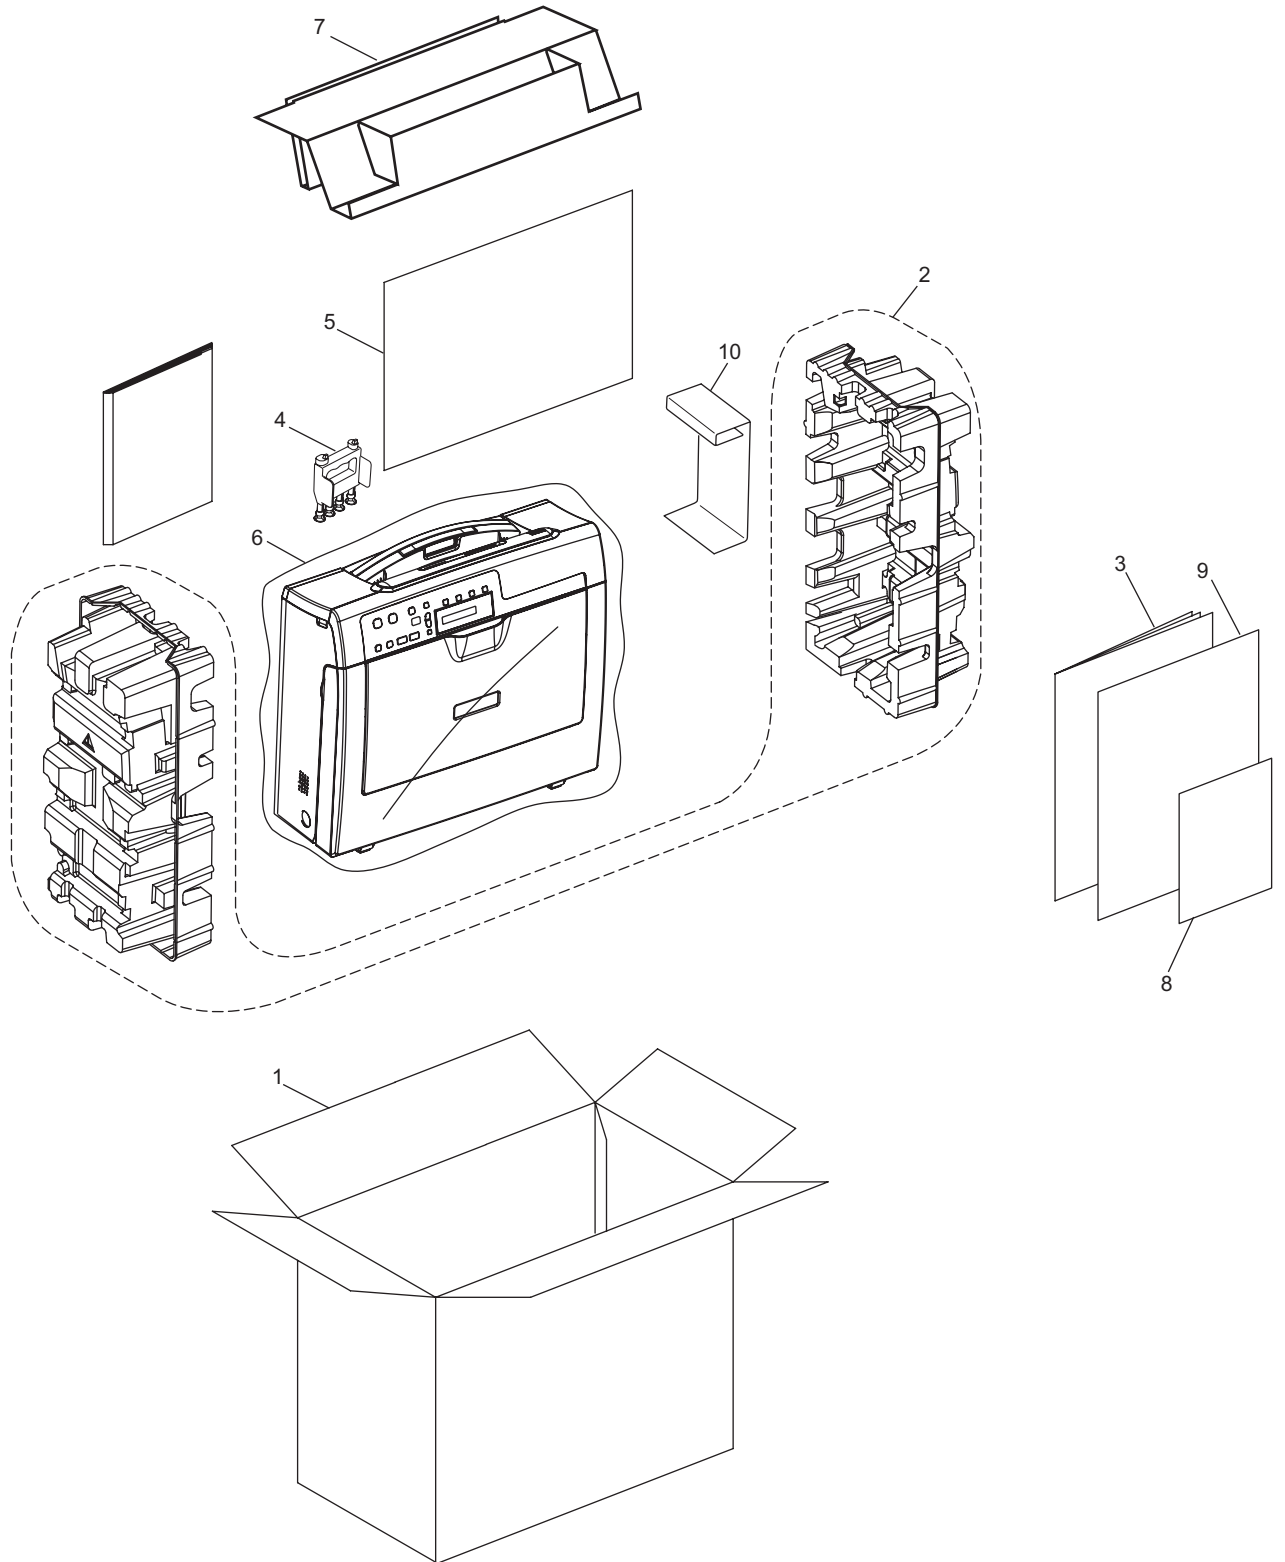

12 PACKAGING

List12(PACKAGING US)

REF No.	CODE	Q'TY	DESCRIPTION	RECOMMEND	REMARKS
1	LS2329001	1	CARTON BROTHER, DCP350C FOR US	√	
1	LS2331001	1	CARTON BROTHER, DCP350C FOR CAN	√	
1	LS2332001	1	CARTON BROTHER, DCP560CN FOR US	√	
1	LS2333001	1	CARTON BROTHER, DCP560CN FOR CAN	√	
1	LS2567001	1	CARTON BROTHER, MFC265C FOR US	√	
1	LS2574001	1	CARTON BROTHER, MFC265C FOR CAN	√	
1	LS2762001	1	CARTON BROTHER, MFC465CN FOR US	√	
1	LS2770001	1	CARTON BROTHER, MFC465CN FOR CAN	√	
1	LS2878001	1	CARTON BROTHER, MFC685CW FOR US	√	
1	LS2880001	1	CARTON BROTHER, MFC685CW FOR CAN	√	
1	LS2881001	1	CARTON BROTHER, MFC885CW FOR US	√	
1	LS2883001	1	CARTON BROTHER, MFC885CW FOR CAN	√	
2	LP5220001	1	PULP CUSHION ASSY, DCP350C		
2	LP5221001	1	PULP CUSHION ASSY, DCP560CN/MFC265C/MFC465CN		
2	LP5778001	1	PULP CUSHION ASSY, MFC685CW/MFC885CW		
3	LS2326001	1	QUICK SETUP GUIDE, DCP350C/DCP560CN FOR US/CAN		
3	LS2326002	1	QUICK SETUP GUIDE, DCP350/DCP560CN FOR CAN <FRENCH>		
3	LS2568001	1	QUICK SETUP GUIDE, MFC265C FOR US/CAN <ENGLISH>		
3	LS2568002	1	QUICK SETUP GUIDE, MFC265C FOR CAN <FRENCH>		
3	LS2763001	1	QUICK SETUP GUIDE, MFC465CN FOR US/CAN <ENGLISH>		
3	LS2763002	1	QUICK SETUP GUIDE, MFC465CN FOR CAN <FRENCH>		
3	LS2879001	1	QUICK SETUP GUIDE, MFC685CW FOR US/CAN		
3	LS2879002	1	QUICK SETUP GUIDE, MFC685CW FOR CAN <FRENCH>		
3	LS2882001	1	QUICK SETUP GUIDE, MFC885CW FOR US/CAN <ENGLISH>		
3	LS2882002	1	QUICK SETUP GUIDE, MFC885CW FOR CAN <FRENCH>		
4	LP3002001	1	PROTECT CARTRIDGE ASSY CLEANING		
5	LS2119001	1	SHEET 420X450		
6	LP3576001	1	PE BAG 620X800H 50P		CHG
7	LP3055001	1	ACCESSORIES SHEET, MFC685CW/MFC885CW		
8	----		NOT USED		
9	----		NOT USED		
10	LS4780001	1	PULP ASSIST PAD, MFC885CW		chg