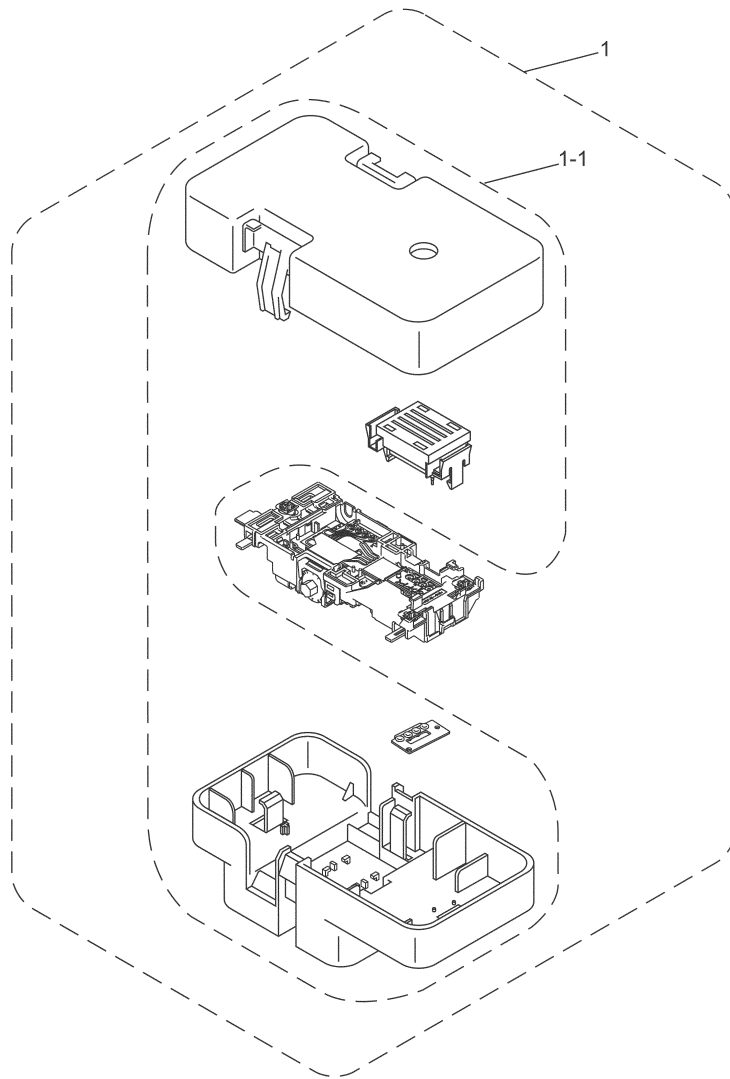

8CAE03/05/14/15/
17/19/31/32/33/
35/37/42/43/44/
45/46/47/49

DCP135C/150C/153C/155C/350C/353C/
357C/560CN/770CW,MFC235C/260C/
265C/465CN/680CN/685CW/885CW

5 HEAD

List5(HEAD)

REF No.	CODE	QTY	DESCRIPTION	RECOMMEND	REMARKS
1	LK2179001	1	HEAD/CARRIAGE UNIT SUPPLY ASSY (SP) (without CARRIAGE PCB ASSY)		
1-1	LK2491001	1	PROTECTOR PARTS SUPPLY ASSY(SP)		