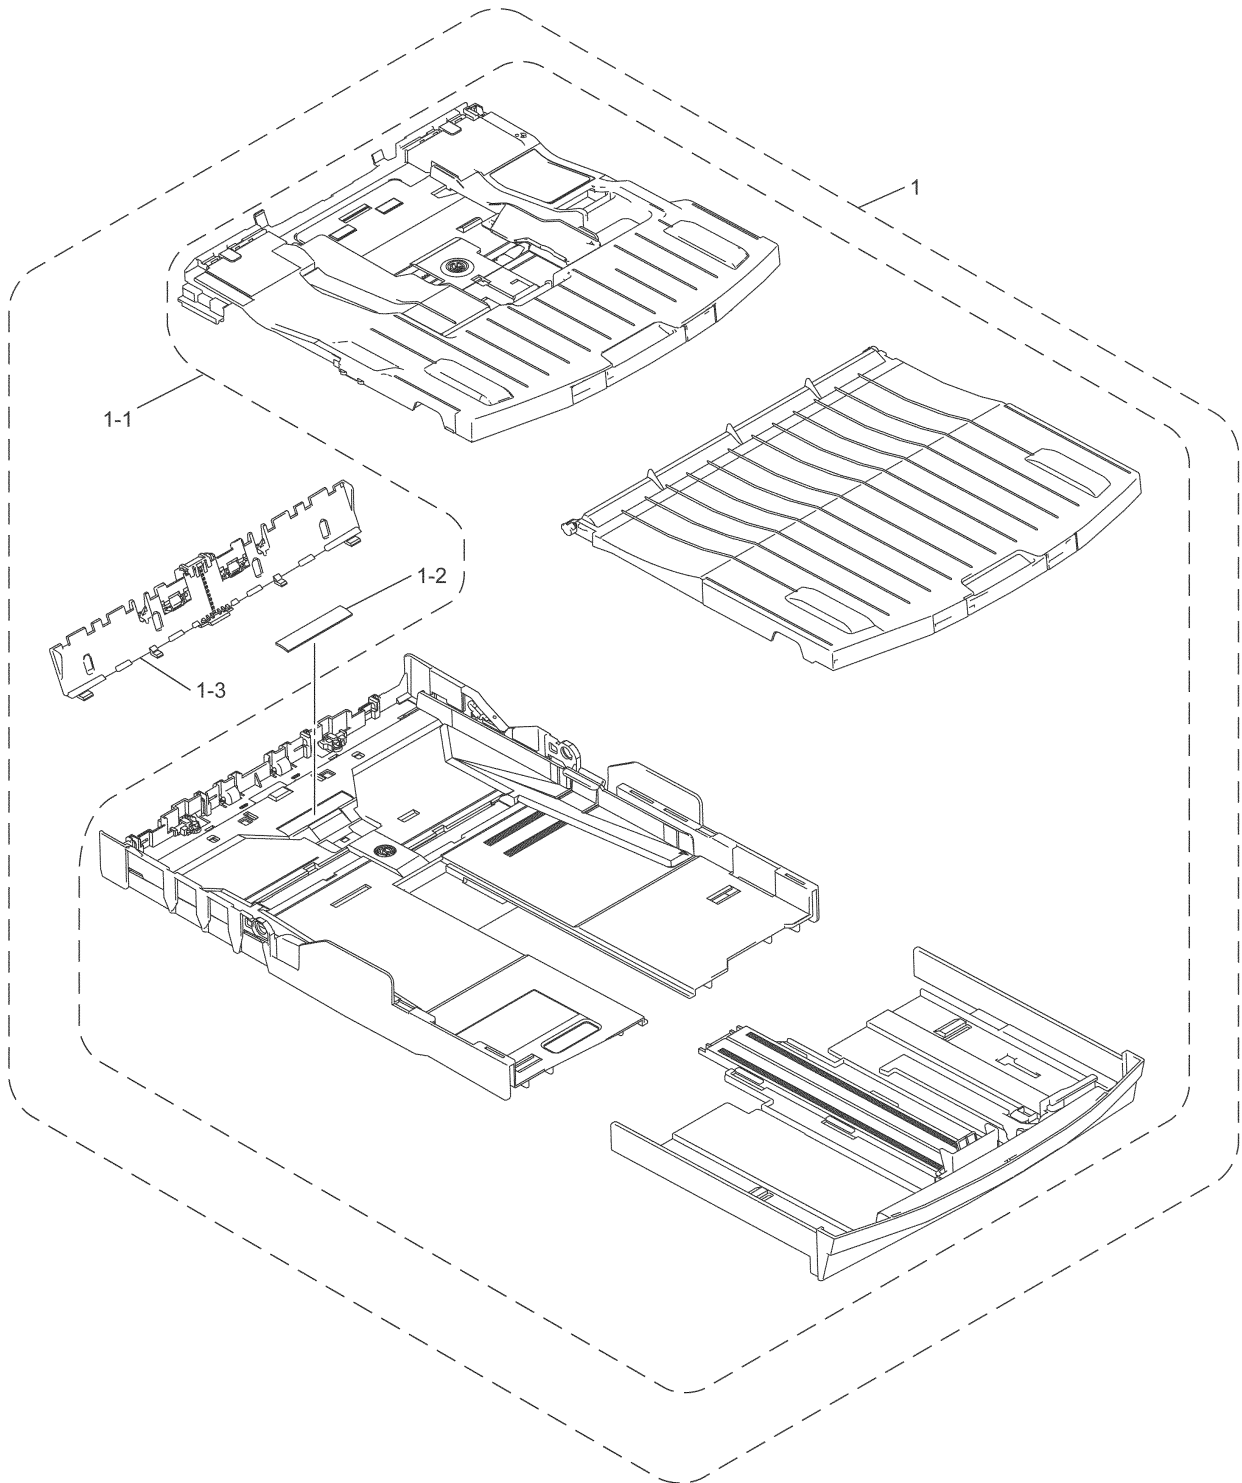

5 PAPER TRAY

List5(PAPER TRAY)

REF No.	CODE	Q'TY	DESCRIPTION	REMARKS
1	LS6841002	1	PAPER TRAY ASSY (SP), DCP145C	
1	LS6841003	1	PAPER TRAY ASSY (SP), DCP163C/DCP167C	
1	LS6841001	1	PAPER TRAY ASSY (SP), DCP165C/DCP185C/ MFC250C/MFC250CZ/MFC290C/MFC290CZ/MFC297C/MFC297CZ	
1	LS6840002	1	PAPER TRAY ASSY (SP), DCP383C/DCP385C/DCP387C	
1	LS6840001	1	PAPER TRAY ASSY (SP), DCP585CW/MFC490CW/MFC790CW/MFC990CW	
1-1	LS6839002	1	OUTPUT PAPER TRAY COVER (SP), DCP145C	
1-1	LS6839003	1	OUTPUT PAPER TRAY COVER (SP), DCP163C/DCP167C	
1-1	LS6839001	1	OUTPUT PAPER TRAY COVER (SP), DCP165C/DCP185C/ MFC250C/MFC250CZ/MFC290C/MFC290CZ/MFC297C/MFC297CZ	
1-1	LS6837002	1	OUTPUT PAPER TRAY COVER (SP), DCP383C/DCP385C/DCP387C	
1-1	LS6837001	1	OUTPUT PAPER TRAY COVER (SP), DCP585CW/MFC490CW/MFC790CW/MFC990CW	
1-2	LP1575001	1	BASE PAD	
1-3	LS4269001	1	BANK ASSY	

8CAG02/05/07/11/
13/15/17/19/31/32/33/
35/37/41/43/45/47/49

DCP145C/DCP163C/DCP165C/DCP167C/
DCP185C/DCP383C/DCP385C/DCP387C/DCP585CW/
MFC250C/MFC250CZ/MFC290C/MFC290CZ/MFC297C/MFC297CZ/
MFC490CW/MFC790CW/MFC990CW