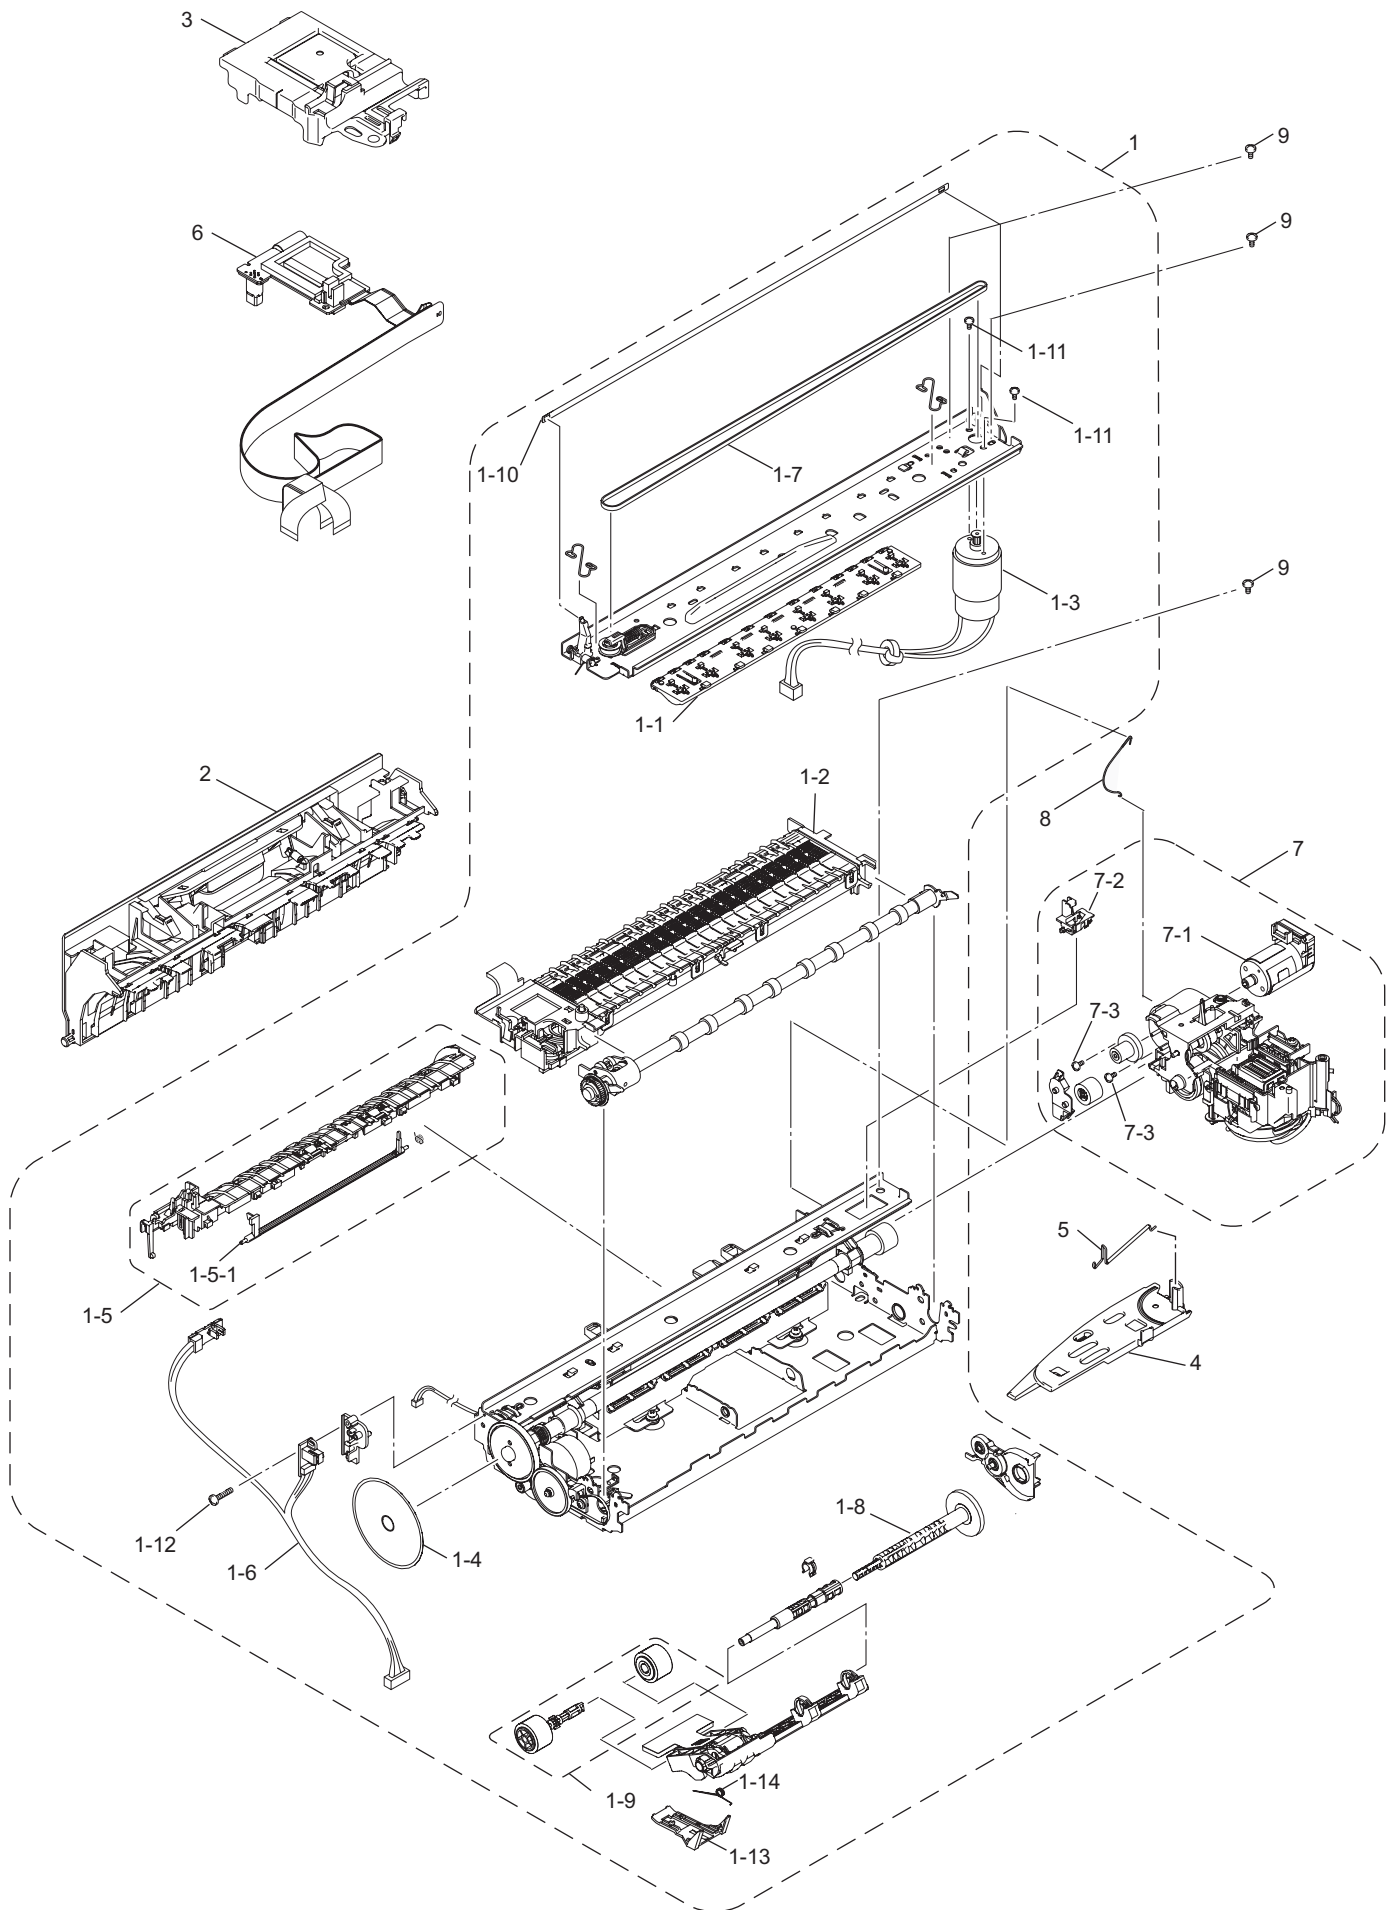

3 ENGINE

List3(ENGINE)

REF No.	CODE	Q'TY	DESCRIPTION	REMARKS
1	LS6537001	1	ENGINE UNIT (SP), DCP145C/DCP163C/DCP165C/DCP167C/DCP185C/ MFC250C/MFC250CZ/MFC290C/MFC290CZ/MFC297C/MFC297CZ	
1	LX1876001	1	ENGINE UNIT (SP), DCP383C/DCP385C/DCP387C/DCP585CW/ MFC490CW/MFC790CW/MFC990CW	chg
1-1	LS4301001	1	STAR WHEEL HOLDER	
1-2	LS4303001	1	PLATEN F ASSY, DCP145C/DCP163C/DCP165C/DCP167C/DCP185C/ MFC250C/MFC250CZ/MFC290C/MFC290CZ/MFC297C/MFC297CZ	
1-2	LS4304001	1	PLATEN M ASSY, DCP383C/DCP385C/DCP387C/DCP585CW/MFC490CW/MFC790CW/MFC990CW	
1-3	LX3629001	1	CARRIAGE MOTOR	chg
1-4	LP1471001	1	RF ENCODER DISK	
1-5	LS4249001	1	INNER CHUTE ASSY	
1-5-1	LS4251001	1	REGISTRATION SENSOR ACTUATOR	
1-6	LT0466001	1	SENSOR HARNESS UNIT	
1-7	LS4198001	1	TIMING BELT	
1-8	LS4260001	1	ASF GEAR SHAFT OUTER	
1-9	LEK558001	1	PAPER PULL-IN ROLLER ASSY	CHG
1-10	LS4467001	1	ENCODER STRIP	
1-11	000300606	2	SCREW BIND M3X6	
1-12	000021206	1	SCREW BIND M2X12	
1-13	LS4120001	1	PE ACTUATOR 9 ASSY	add
1-14	LS4075001	1	PE ACTUATOR SPRING	add
2	LS4253004	1	JAM CLEAR COVER, DCP145C/MFC990CW	
2	LS4253001	1	JAM CLEAR COVER, DCP165C/DCP185C/ MFC250C/MFC250CZ/MFC290C/MFC290CZ/MFC297C//MFC297CZ	
2	LS4253002	1	JAM CLEAR COVER, DCP163C/DCP167C/DCP383C/DCP385C/DCP387C	
2	LS4253003	1	JAM CLEAR COVER, DCP585CW/MFC490CW/MFC790CW	
3	LS4383001	1	HEAD COVER	
4	LX0376001	1	TUBE SUPPORT PLATE	chg
5	LS4469001	1	TUBE SUPPORT WIRE	
6	LS6543001	1	CARRIAGE PCB ASSY (SP)	
7	LS6544001	1	MAINTENANCE UNIT (SP)	
7-1	LS4091001	1	ASF MOTOR	
7-2	LS4098001	1	SWITCHING LEVER GUIDE	
7-3	LS4375001	2	SCREW PAN (S/P WASHER) M3X5	
8	LS5775001	1	EARTH SPRING	
9	087311016	3	TAPTITE CUP B M3X10