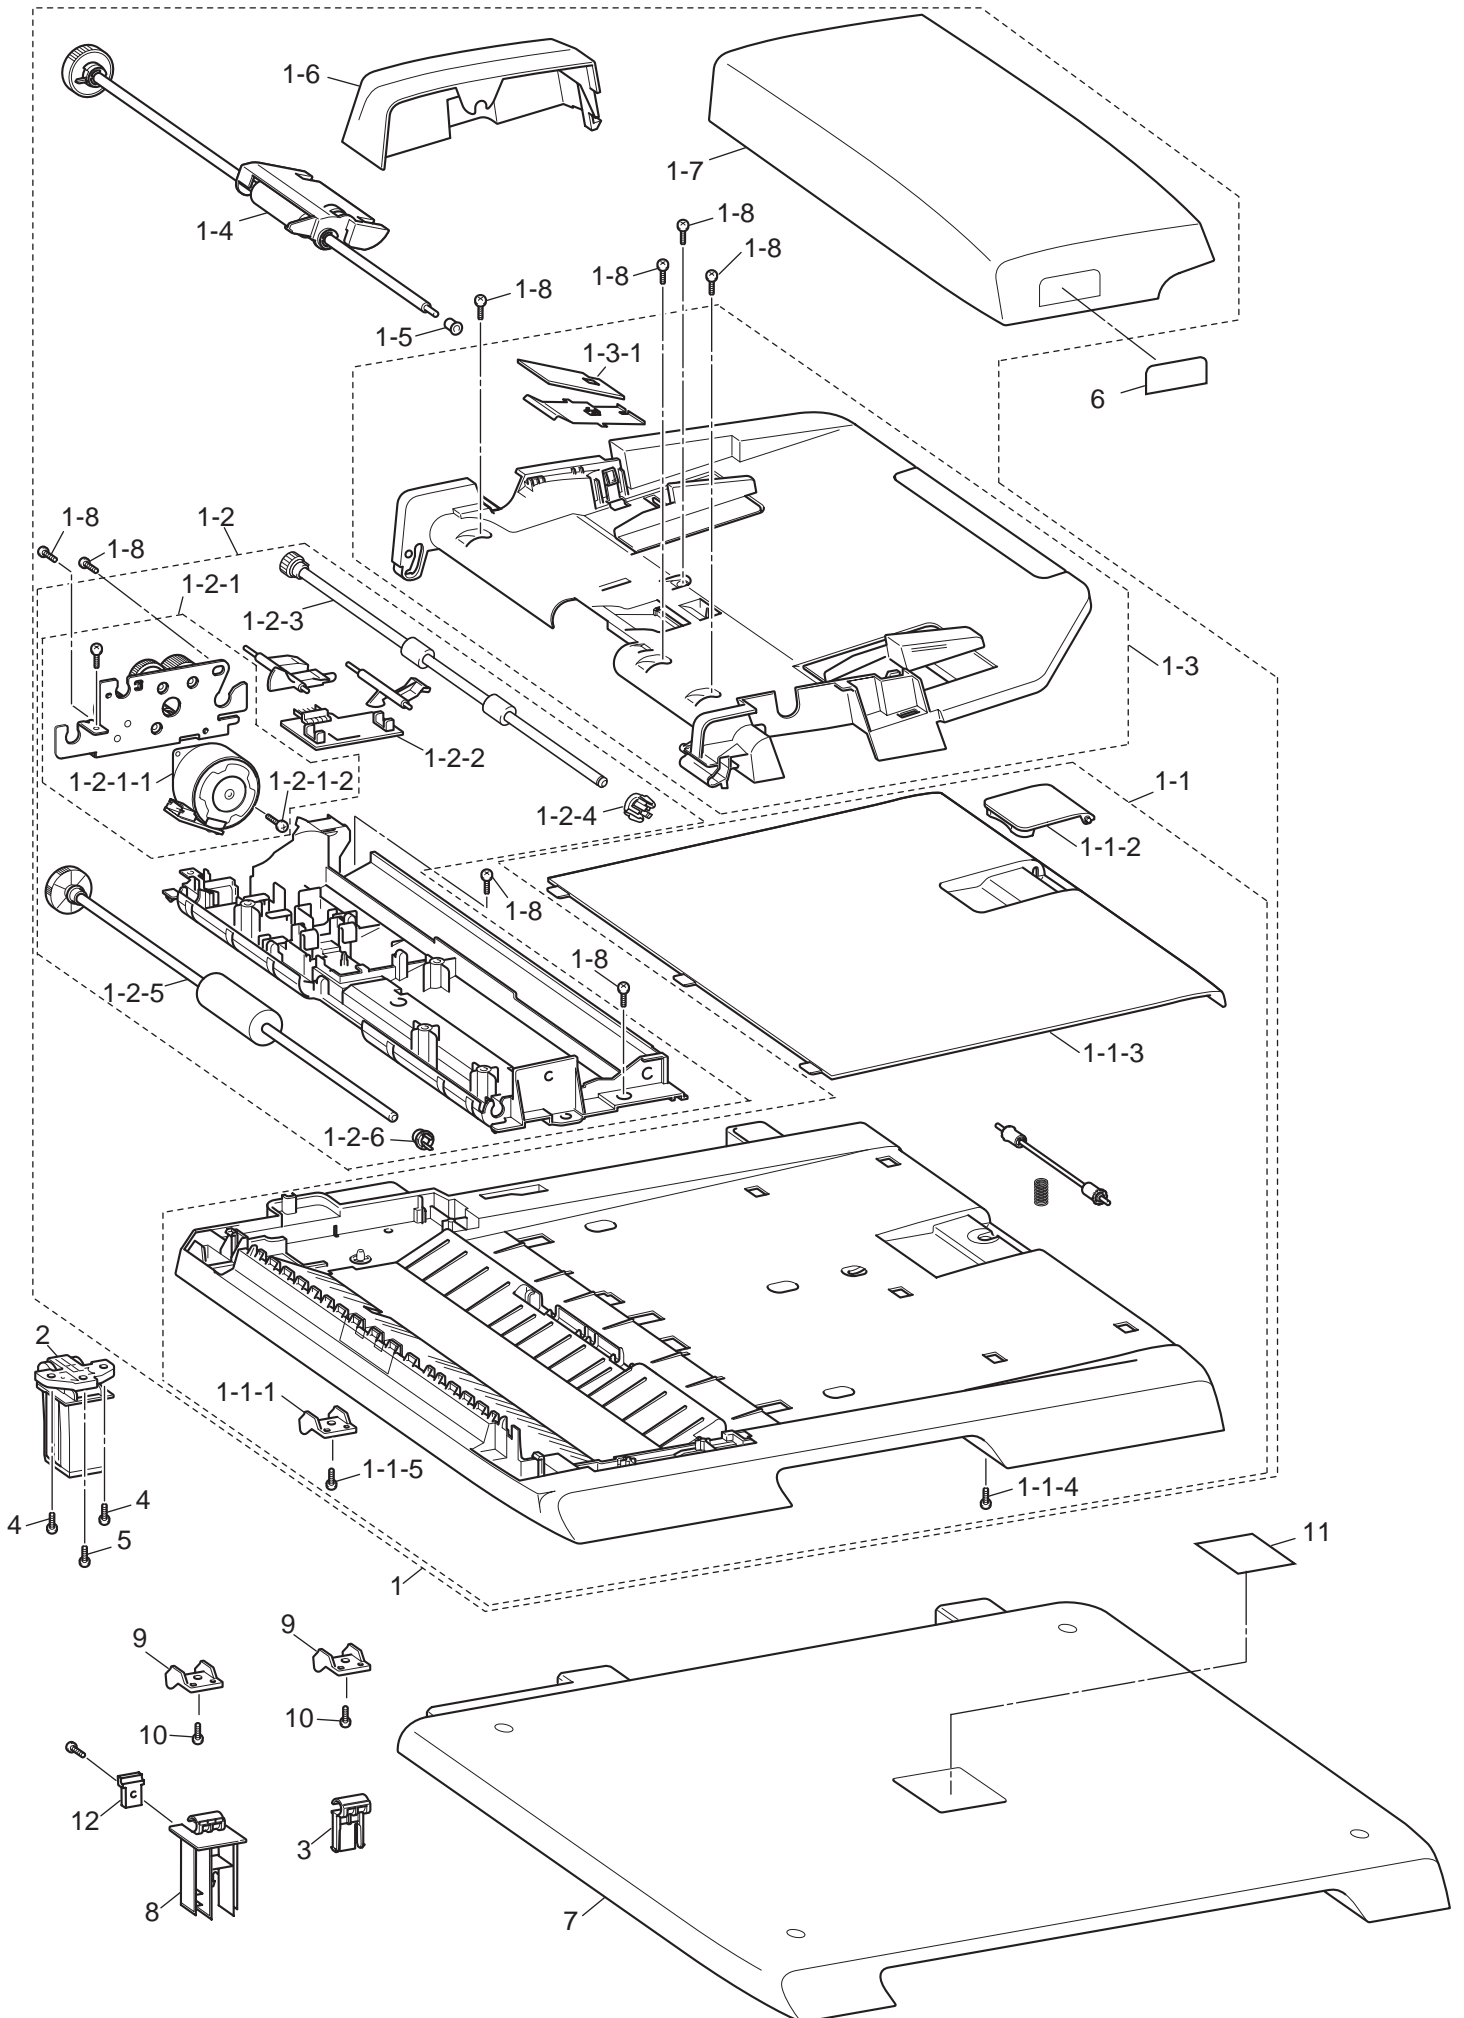

8. ADF

8. ADF

REF No.	CODE	Q'TY	DESCRIPTION	REMARKS
1	LS1219001	1	ADF UNIT ASSY (SP), DCP7040/DCP7045N/MFC7440N/MFC7450	
1	LS1219003	1	ADF UNIT ASSY (SP), MFC7320/MFC7340	
1	LS1219002	1	ADF UNIT ASSY (SP), MFC7840N/MFC7840W	
1-1	LS0360001	1	DOCUMENT COVER SUB ASSY, GRAY(1581), DCP7040/DCP7045N/MFC7440N/MFC7450	
1-1	LS0360003	1	DOCUMENT COVER SUB ASSY, GRAY(1581), MFC7320/MFC7340	
1-1	LS0360002	1	DOCUMENT COVER SUB ASSY, GRAY(1736), MFC7840N/MFC7840W	
1-1-1	LF6165001	1	HINGE ARM EXCEPT FOR DCP7030/DCP7032	
1-1-2	LS0363001	1	DOCUMENT STOPPER, GRAY(1736), DCP7040/DCP7045N/MFC7440N/MFC7450	
1-1-2	LS0363003	1	DOCUMENT STOPPER, GRAY(1861), MFC7320/MFC7340	
1-1-2	LS0363002	1	DOCUMENT STOPPER, GRAY(1581), MFC7840N/MFC7840W	
1-1-3	LS0364001	1	DOCUMENT DRESS COVER, GRAY(1736), DCP7040/DCP7045N/MFC7440N/MFC7450	
1-1-3	LS0364003	1	DOCUMENT DRESS COVER, GRAY(1861), MFC7320/MFC7340	
1-1-3	LS0364002	1	DOCUMENT DRESS COVER, GRAY(1581), MFC7840N/MFC7840W	
1-1-4	087310816	1	TAPTITE CUP B M3X8 EXCEPT FOR DCP7030/DCP7032	
1-1-5	085411216	1	TAPTITE BIND B M4X12 EXCEPT FOR DCP7030/DCP7032	
1-2	LS0365001	1	LOWER DOCUMENT CHUTE ASSY EXCEPT FOR DCP7030/DCP7032	
1-2-1	LS0536001	1	DRIVE FRAME ASSY EXCEPT FOR DCP7030/DCP7032	
1-2-1-1	LF9081001	1	ADF MOTOR EXCEPT FOR DCP7030/DCP7032	
1-2-1-2	085320616	1	TAPTITE BIND S M3X6 EXCEPT FOR DCP7030/DCP7032	
1-2-2	LG7146001	1	ADF SEN PCB ASSY EXCEPT FOR DCP7030/DCP7032	
1-2-3	LF6577001	1	EJECTION ROLLER ASSY EXCEPT FOR DCP7030/DCP7032	
1-2-4	LF4230001	1	EJECTION ROLLER BUSHING EXCEPT FOR DCP7030/DCP7032	
1-2-5	LF6579001	1	LF ROLLER ASSY EXCEPT FOR DCP7030/DCP7032	
1-2-6	UF0026001	1	LF ROLLER BUSHING EXCEPT FOR DCP7030/DCP7032	
1-3	LS0366001	1	UPPER DOCUMENT CHUTE ASSY, GRAY(1581), DCP7040/DCP7045N/MFC7320/MFC7340/MFC7440N/MFC7450	
1-3	LS0366002	1	UPPER DOCUMENT CHUTE ASSY, GRAY(1736), MFC7840N/MFC7840W	
1-3-1	LS0978001	1	SEPARATION RUBBER ASSY EXCEPT FOR DCP7030/DCP7032	
1-4	LP2601001	1	SEPARATE ROLLER SHAFT ASSY EXCEPT FOR DCP7030/DCP7032	
1-5	UF9949001	1	SEPARATE ROLLER BUSHING EXCEPT FOR DCP7030/DCP7032	
1-6	LS0371001	1	GEAR COVER, GRAY(1581), DCP7040/DCP7045N/ MFC7320/MFC7340/MFC7440N/MFC7450	
1-6	LS0371002	1	GEAR COVER, GRAY(1736), MFC7840N/MFC7840W	
1-7	LS0372001	1	ADF COVER ASSY, GRAY(1581), DCP7040/DCP7045N/MFC7320/MFC7340/MFC7440N/ MFC7450	
1-7	LS0372002	1	ADF COVER ASSY, GRAY(1736), MFC7840N/MFC7840W	
1-8	087311016	8	TAPTITE CUP B M3X10 EXCEPT FOR DCP7030/DCP7032	
2	LS0939001	1	HINGE ASSY L EXCEPT FOR DCP7030/DCP7032	
3	LS0786001	1	HINGE R	
4	087311016	2	TAPTITE CUP B M3X10 EXCEPT FOR DCP7030/DCP7032	
5	087321217	1	TAPTITE CUP S M3X12 EXCEPT FOR DCP7030/DCP7032	
6	LS0870001	1	EMBLEM, DCP7040	
6	LS0871001	1	EMBLEM, DCP7045N	
6	LS0503001	1	EMBLEM, MFC7320/MFC7340/MFC7450	
6	LS0869001	1	EMBLEM, MFC7440N	
6	LS0869002	1	EMBLEM, MFC7840N	
6	LS0868001	1	EMBLEM, MFC7840W	
7	LS1938001	1	DOCUMENT COVER (SP), DCP7030/DCP7032	
8	LS0401001	1	HINGE L, DCP7030/DCP7032	
9	LF6165001	2	HINGE ARM, DCP7030/DCP7032	
10	085411216	2	TAPTITE BIND B M4X12, DCP7030/DCP7032	
11	LS0721001	1	DCP EMBLEM, DCP7030	
11	LS0721002	1	DCP EMBLEM, DCP7032	
12	LS1690001	1	HINGE L SUPPORT, DCP7030/DCP7032	

8C5C01/8C5C03/8C5C13/
8C5C15/8C5C17/8C5C31/
8C5C32/8C5C33/8C5C35/
8C5C42/8C5C43/8C5C45/
8C5C46/8C5C47/8C5C48

DCP7030/DCP7032/DCP7040/DCP7045N/
MFC7320/MFC7340/MFC7440N/MFC7450/
MFC7840N/MFC7840W