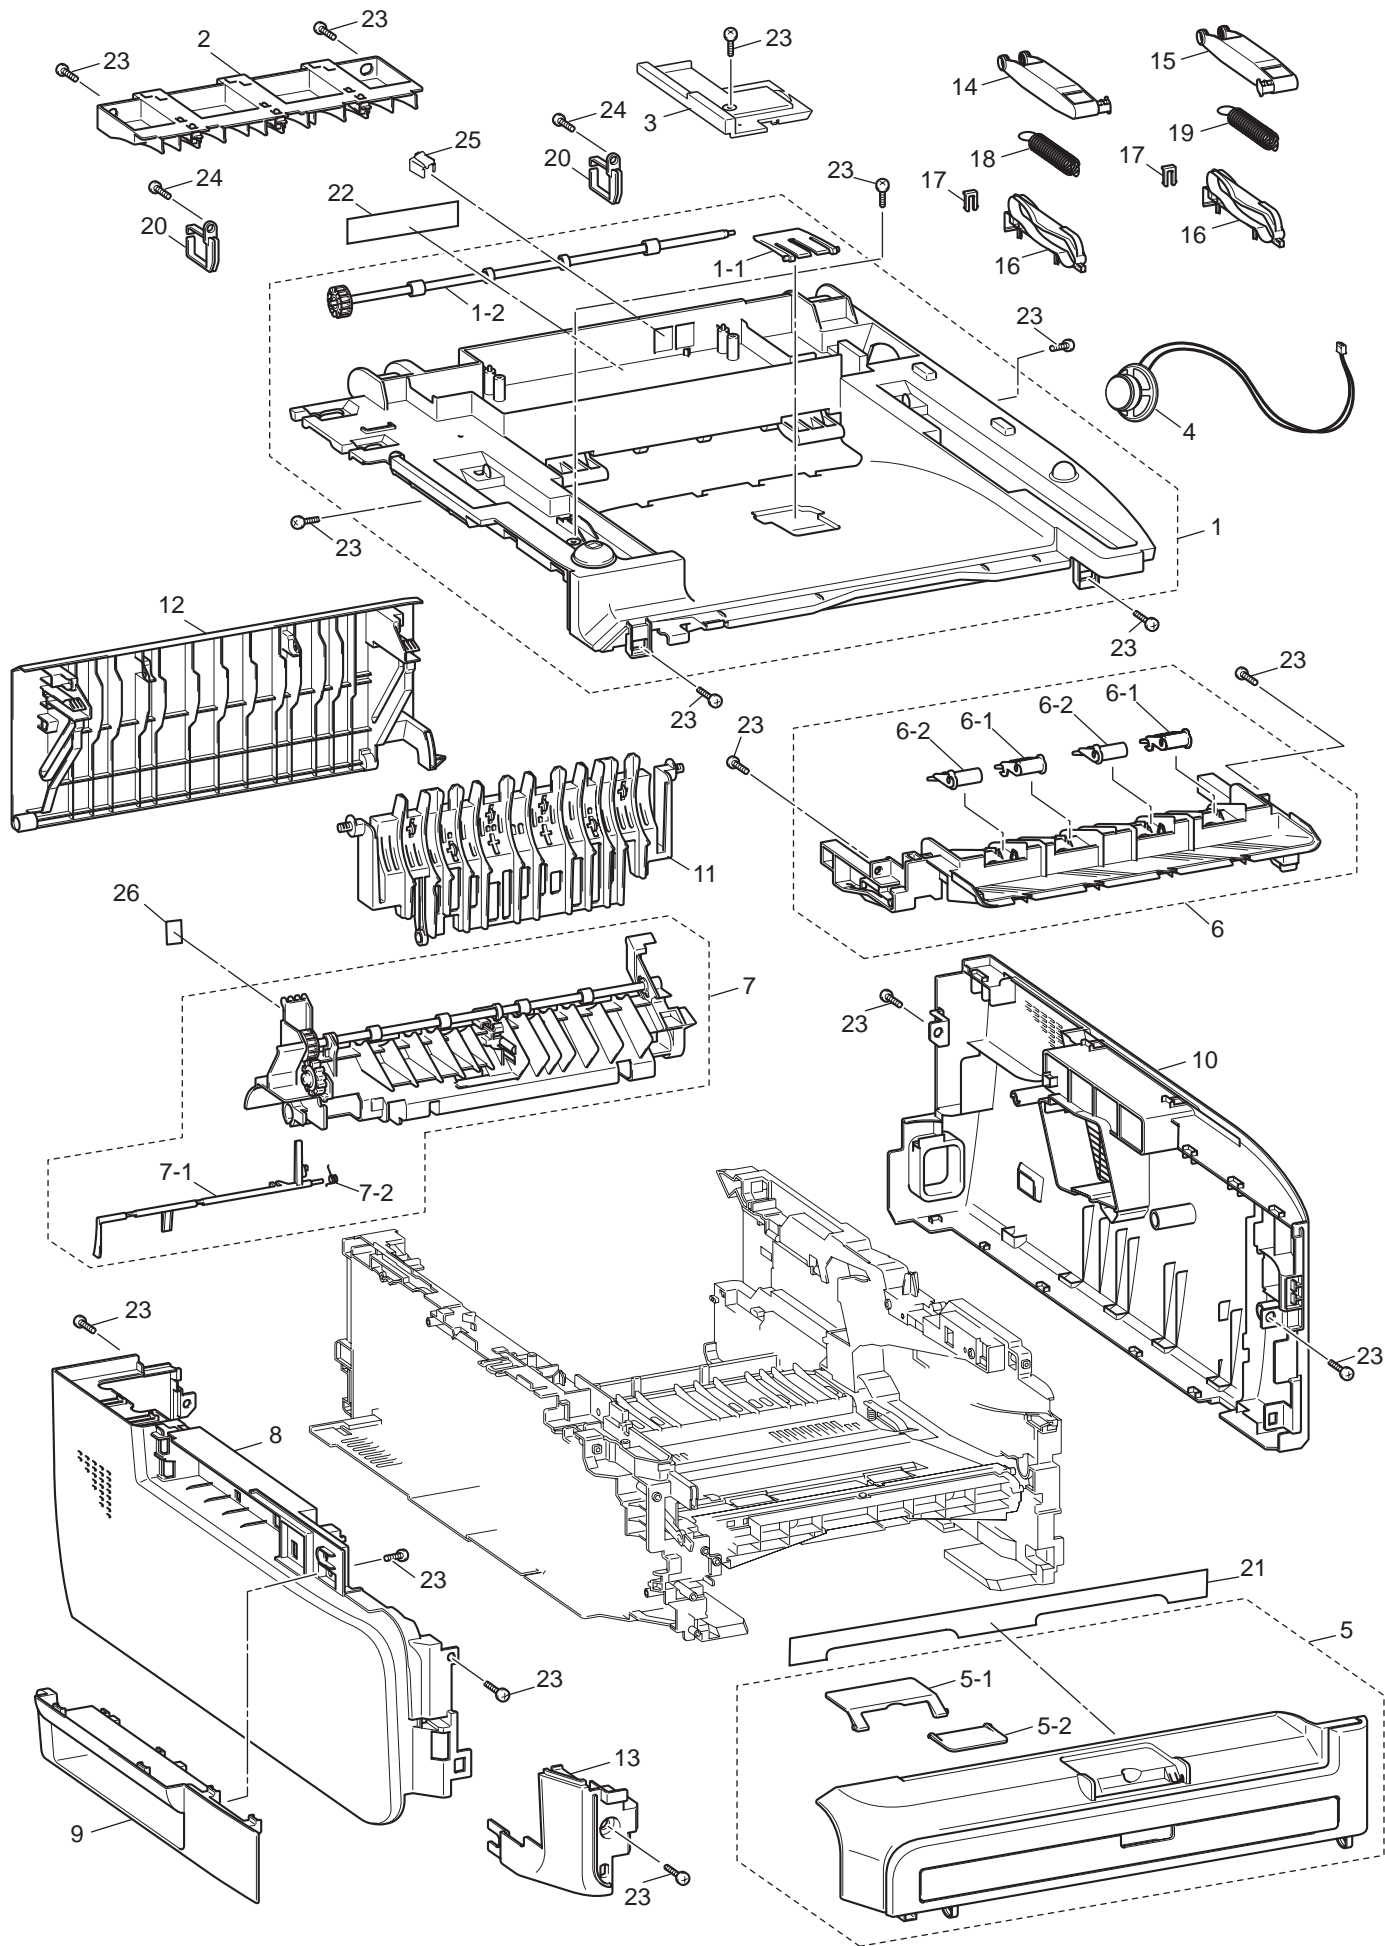

6. COVERS & LABELS

6. COVERS&LABELS

REF No.	CODE	Q'TY	DESCRIPTION	REMARKS
1	LS0584003	1	JOINT COVER ASSY, GRAY(1861), DCP7030	
1	LS0584001	1	JOINT COVER ASSY, GRAY(1736), DCP7032/DCP7040/DCP7045N	
1	LS0318003	1	JOINT COVER ASSY, GRAY(1861), MFC7320/MFC7340	
1	LS0318001	1	JOINT COVER ASSY, GRAY(1736), MFC7440N/MFC7450	
1	LS0318002	1	JOINT COVER ASSY, GRAY(1581), MFC7840N/MFC7840W	
1-1	LS1083003	1	PAPER SUPPORTER, GRAY(1861), DCP7030/MFC7320/MFC7340	
1-1	LS1083001	1	PAPER SUPPORTER, GRAY(1736), DCP7032/DCP7040/DCP7045N/MFC7440N/MFC7450	
1-1	LS1083002	1	PAPER SUPPORTER, GRAY(1581), MFC7840N/MFC7840W	
1-2	LU2262001	1	EJECT ROLLER ASSY	
2	LS0322001	1	JOINT COVER SUB CHUTE ASSY	
3	LS0325003	1	SPEAKER COVER, GRAY(1861), DCP7030/MFC7320/MFC7340	
3	LS0325001	1	SPEAKER COVER, GRAY(1736), DCP7032/DCP7040/DCP7045N/MFC7440N/MFC7450	
3	LS0325002	1	SPEAKER COVER, GRAY(1581), MFC7840N/MFC7840W	
4	LT0133001	1	SPEAKER UNIT	
5	LS0326003	1	FRONT COVER ASSY, DCP7030/MFC7320/MFC7340 EXCEPT FOR CHN/RUS	
5	LS0326001	1	FRONT COVER ASSY, DCP7040/DCP7045N/MFC7440N/MFC7450 EXCEPT FOR RUS	
5	LS0326002	1	FRONT COVER ASSY, MFC7840N FOR ASA, MFC7840W EXCEPT FOR RUS	
5	LS1625003	1	FRONT COVER ASSY, MFC7340 FOR CHN	
5	LS1628003	1	FRONT COVER ASSY, DCP7030/MFC7320 FOR RUS	
5	LS1628001	1	FRONT COVER ASSY, DCP7032/DCP7045N/MFC7440N FOR RUS	
5	LS1628002	1	FRONT COVER ASSY, MFC7840W FOR RUS	
5-1	LS0329003	1	PAPER STOPPER L, GRAY(1861), DCP7030/MFC7320/MFC7340	
5-1	LS0329001	1	PAPER STOPPER L, GRAY(1736), DCP7032/DCP7040/DCP7045N/MFC7440N/MFC7450	
5-1	LS0329002	1	PAPER STOPPER L, GRAY(1581), MFC7840N/MFC7840W	
5-2	LS0330003	1	PAPER STOPPER S, GRAY(1861), DCP7030/MFC7320/MFC7340	
5-2	LS0330001	1	PAPER STOPPER S, GRAY(1736), DCP7032/DCP7040/DCP7045N/MFC7440N/MFC7450	
5-2	LS0330002	1	PAPER STOPPER S, GRAY(1581), MFC7840N/MFC7840W	
6	LS0331003	1	INNER CHUTE ASSY, GRAY(1861), DCP7030/MFC7320/MFC7340	
6	LS0331001	1	INNER CHUTE ASSY, GRAY(1736), DCP7032/DCP7040/DCP7045N/MFC7440N/MFC7450	
6	LS0331002	1	INNER CHUTE ASSY, GRAY(1581), MFC7840N/MFC7840W	
6-1	LU2234001	2	PINCH ROLLER R ASSY	
6-2	LU2237001	2	PINCH ROLLER L ASSY	
7	LU2241001	1	FUSER COVER ASSY	
7-1	LU2243001	1	EJECT ACTUATOR	
7-2	LM5282001	1	EJECT ACTUATOR SPRING	
8	LS0334001	1	SIDE COVER L, GRAY(1581), DCP7030/DCP7032/DCP7040/DCP7045N/MFC7320/ MFC7340/MFC7440N/MFC7450	
8	LS0334002	1	SIDE COVER L, GRAY(1736), MFC7840N/MFC7840W	
9	LS0335003	1	SIDE COVER SUB L, GRAY(1861), DCP7030/MFC7320/MFC7340	
9	LS0335001	1	SIDE COVER SUB L, GRAY(1736), DCP7032/DCP7040/DCP7045N/MFC7440N/MFC7450	
9	LS0335002	1	SIDE COVER SUB L, GRAY(1581), MFC7840N/MFC7840W	
10	LS0336001	1	SIDE COVER R ASSY, GRAY(1581), DCP7030/DCP7032/DCP7040/DCP7045N/MFC7320/ MFC7340/MFC7440N/MFC7450	
10	LS0336002	1	SIDE COVER R ASSY, GRAY(1736), MFC7840N/MFC7840W	
11	LU0335001	1	OUTER CHUTE ASSY	
12	LS1234001	1	BACK COVER (SP), GRAY(1581), DCP7030/DCP7032/DCP7040/DCP7045N/MFC7320/ MFC7340/MFC7440N/MFC7450	
12	LS1234002	1	BACK COVER (SP), GRAY(1736), MFC7840N/MFC7840W	

8C5C01/8C5C03/8C5C13/
8C5C15/8C5C17/8C5C31/
8C5C32/8C5C33/8C5C35/
8C5C42/8C5C43/8C5C45/
8C5C46/8C5C47/8C5C48

DCP7030/DCP7032/DCP7040/DCP7045N/
MFC7320/MFC7340/MFC7440N/MFC7450/
MFC7840N/MFC7840W