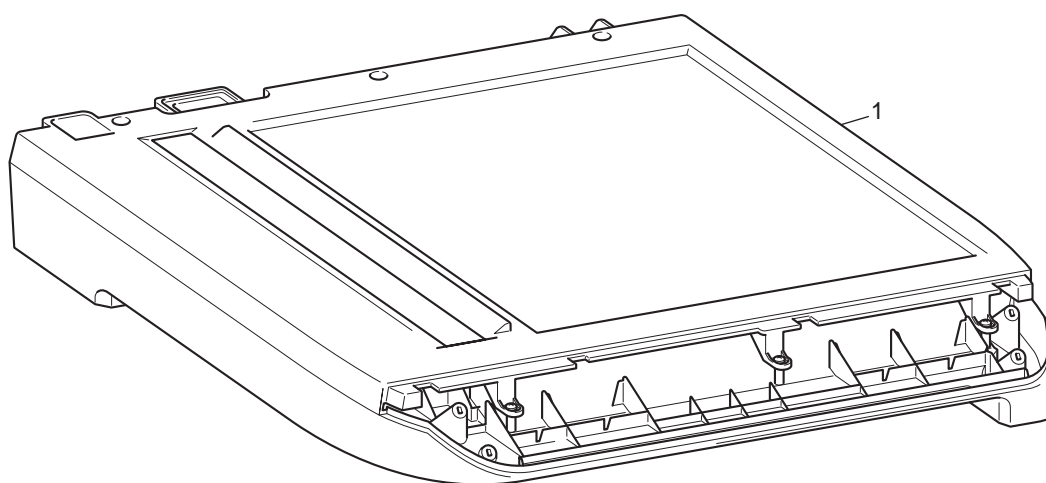

7. DOCUMENT SCANNER

7. DOCUMENT SCANNER

REF No.	CODE	Q'TY	DESCRIPTION	REMARKS
1	LS1225001	1	DOCUMENT SCANNER UNIT (SP), DCP7030/DCP7040/DCP7045N/MFC7320/MFC7340/ MFC7440N/MFC7450 EXCEPT FOR CHN	
1	LS1225002	1	DOCUMENT SCANNER UNIT (SP), MFC7840N/MFC7840W	
1	LS1756001	1	DOCUMENT SCANNER UNIT (SP), MFC7340 FOR CHN	

8C5C01/8C5C03/8C5C13/
8C5C15/8C5C17/8C5C31/
8C5C32/8C5C33/8C5C35/
8C5C42/8C5C43/8C5C45/
8C5C46/8C5C47/8C5C48

DCP7030/DCP7032/DCP7040/DCP7045N/
MFC7320/MFC7340/MFC7440N/MFC7450/
MFC7840N/MFC7840W