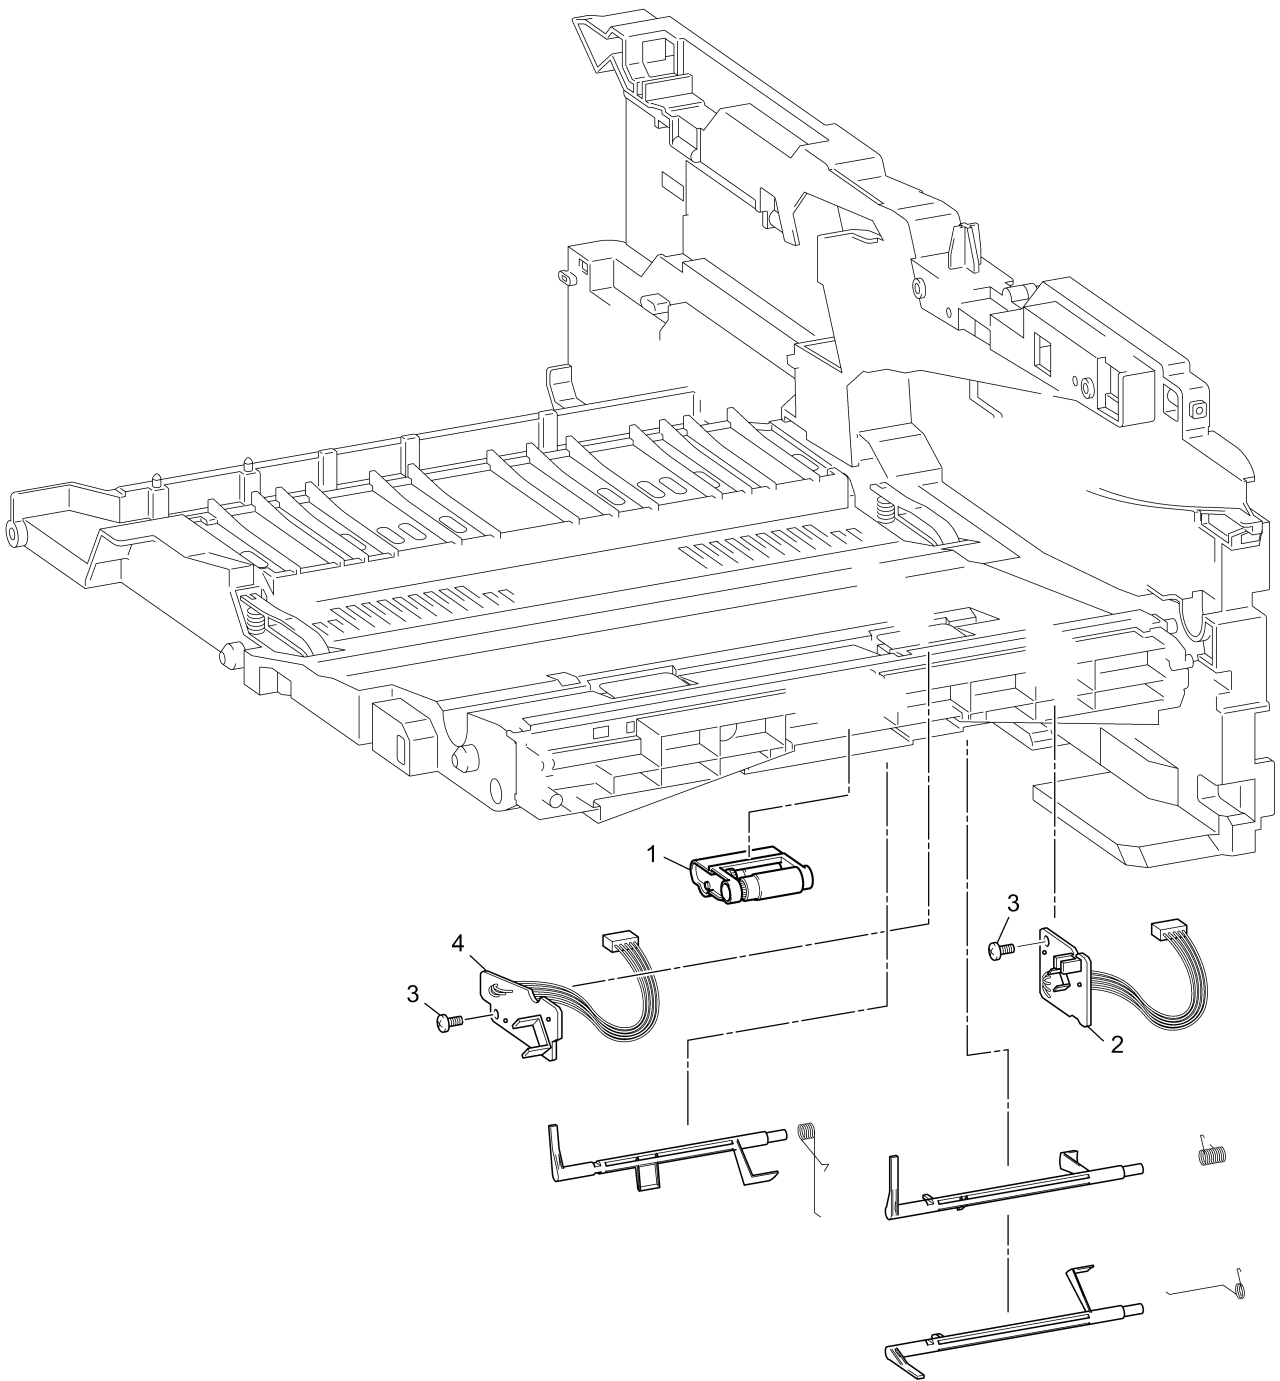

2. PAPER FEEDER

2. PAPER FEEDER

REF No.	CODE	Q'TY	DESCRIPTION	REMARKS
1	LU2088001	1	ROLLER HOLDER ASSY	
2	LV0061001	1	REGISTRATION FRONT PCB ASSY	
3	085311016	2	TAPTITE BIND B M3X10	
4	LV0062001	1	REGISTRATION REAR PCB ASSY	

8C5C01/8C5C03/8C5C13/
8C5C15/8C5C17/8C5C31/
8C5C32/8C5C33/8C5C35/
8C5C42/8C5C43/8C5C45/
8C5C46/8C5C47/8C5C48

DCP7030/DCP7032/DCP7040/DCP7045N/
MFC7320/MFC7340/MFC7440N/MFC7450/
MFC7840N/MFC7840W