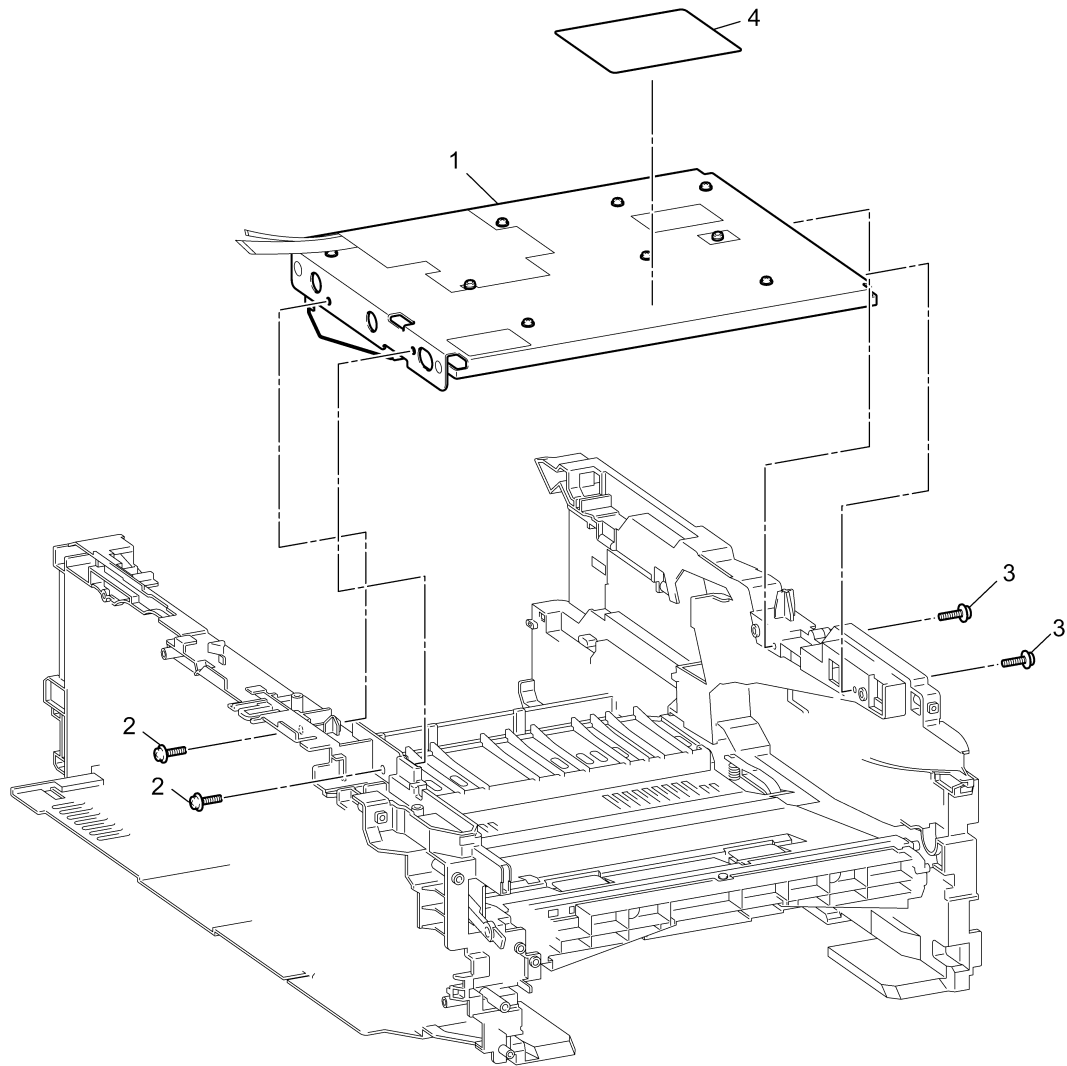

3. LASER UNIT

3. LASER UNIT

REF No.	CODE	Q'TY	DESCRIPTION	REMARKS
1	LU2375001	1	LASER UNIT (SP)	
2	LM5867001	2	TAPTITE CUP S M3X6 SR	
3	LJ0748001	2	TAPTITE PAN(S/P WASHER)S M3X8	
4	LJ0908001	1	LASER CAUTION LABEL EXCEPT FOR CHN	
4	UL7931001	1	LASER CAUTION LABEL FOR CHN	

8C5C01/8C5C03/8C5C13/
8C5C15/8C5C17/8C5C31/
8C5C32/8C5C33/8C5C35/
8C5C42/8C5C43/8C5C45/
8C5C46/8C5C47/8C5C48

DCP7030/DCP7032/DCP7040/DCP7045N/
MFC7320/MFC7340/MFC7440N/MFC7450/
MFC7840N/MFC7840W