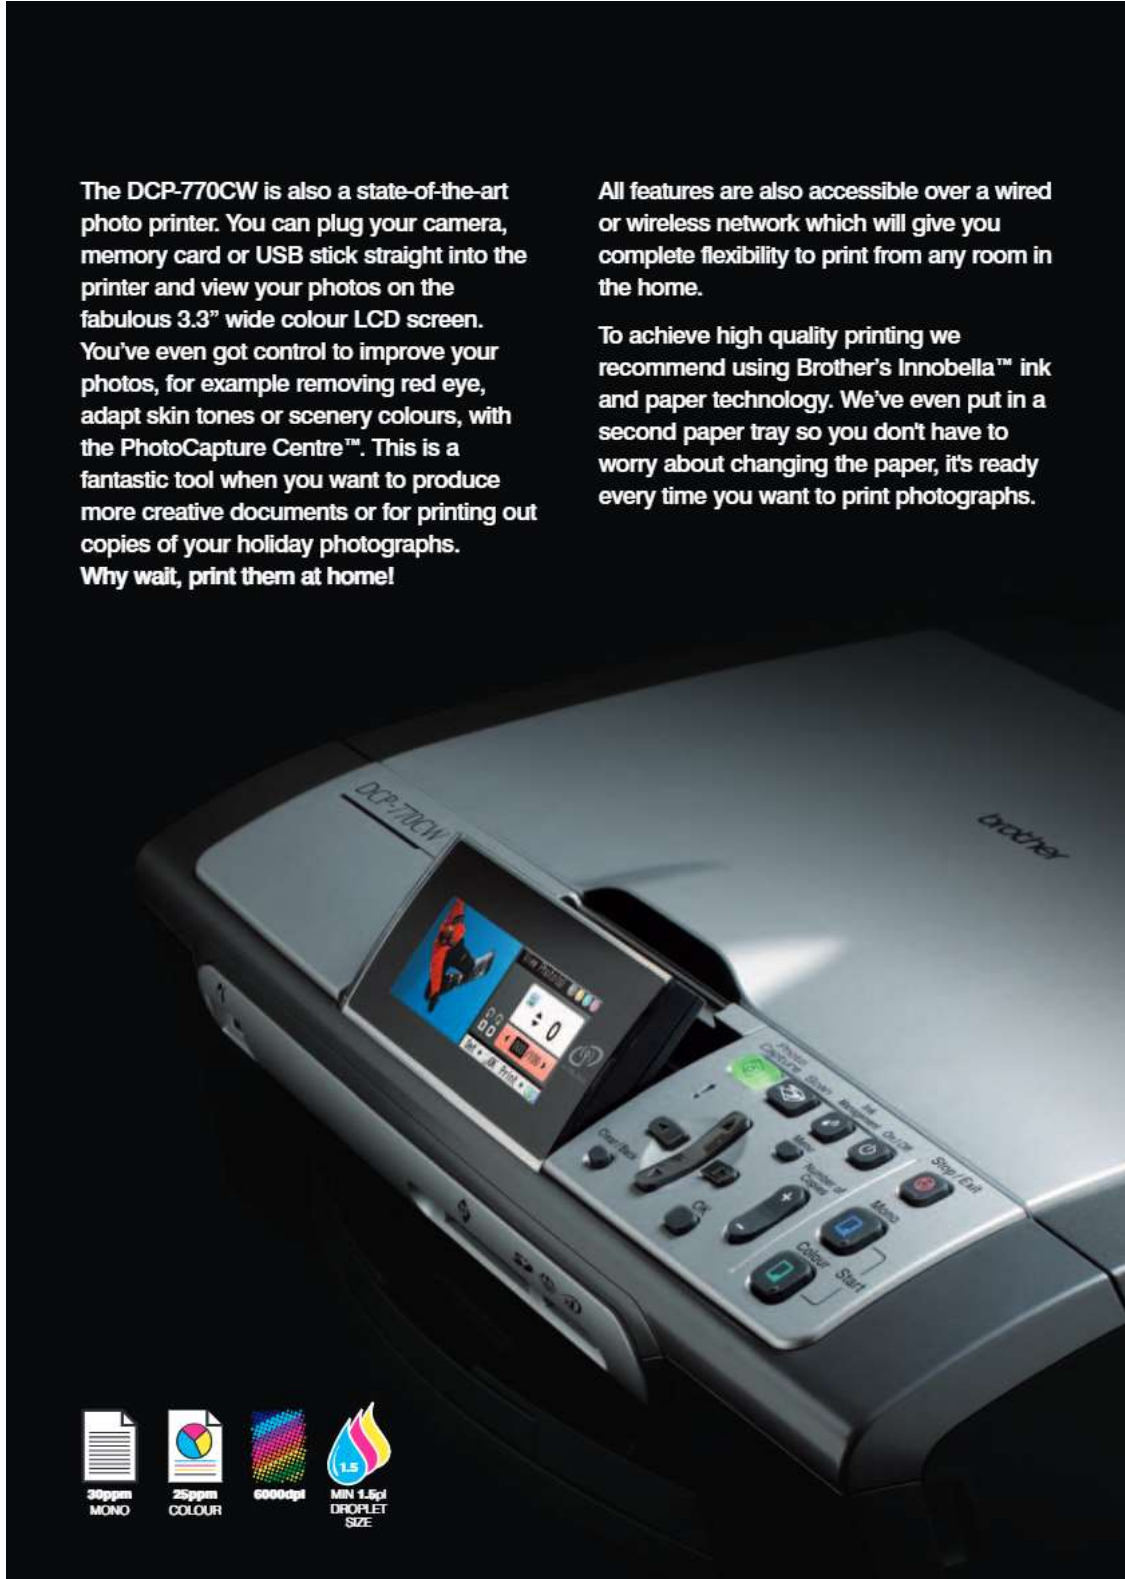

The DCP-770CW is also a state-of-the-art photo printer. You can plug your camera, memory card or USB stick straight into the printer and view your photos on the fabulous 3.3" wide colour LCD screen. You've even got control to improve your photos, for example removing red eye, adapt skin tones or scenery colours, with the PhotoCapture Centre™. This is a fantastic tool when you want to produce more creative documents or for printing out copies of your holiday photographs. Why wait, print them at home!

All features are also accessible over a wired or wireless network which will give you complete flexibility to print from any room in the home.

To achieve high quality printing we recommend using Brother's Innobella™ ink and paper technology. We've even put in a second paper tray so you don't have to worry about changing the paper, it's ready every time you want to print photographs.