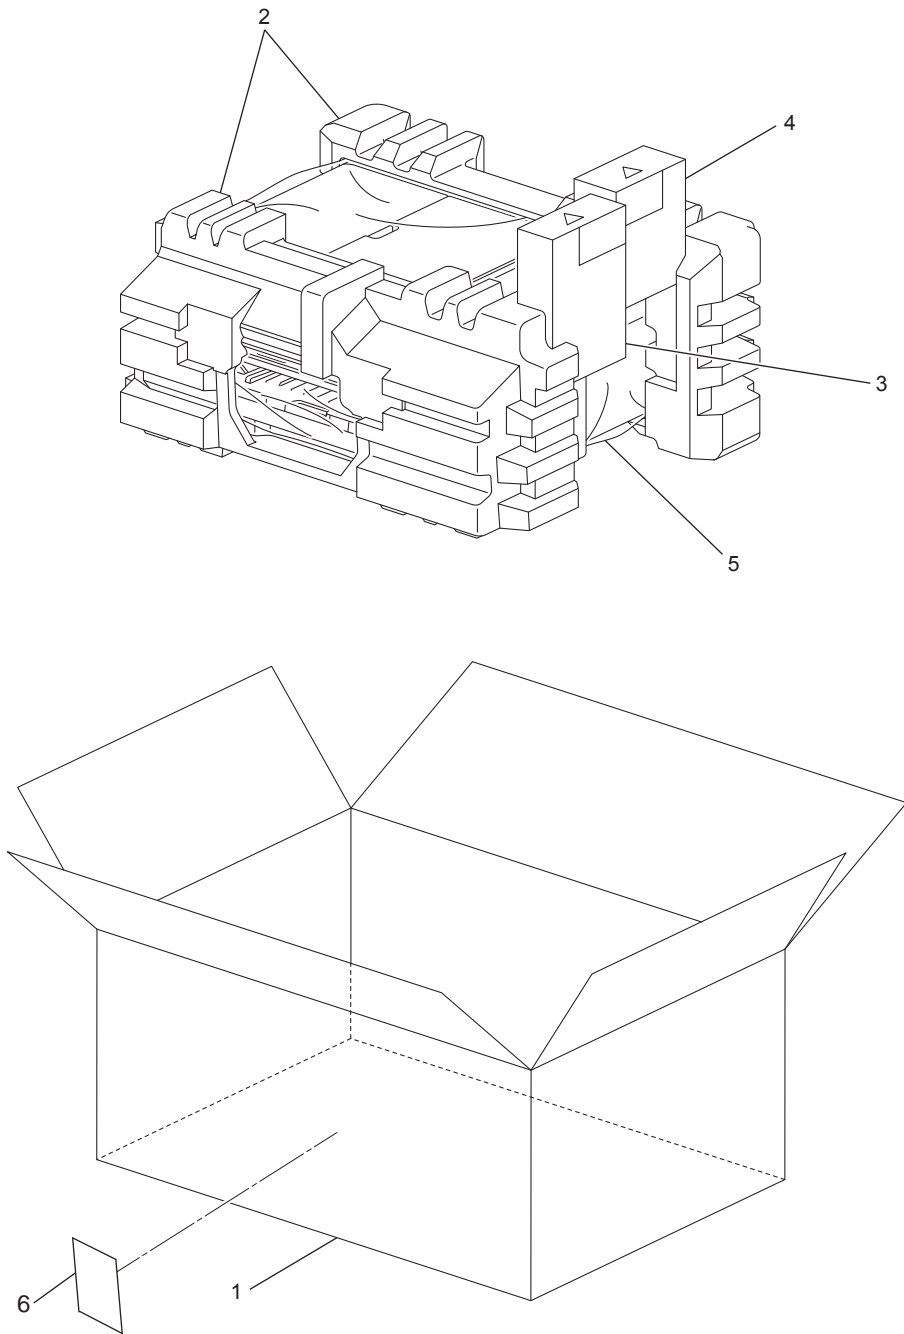

12. PACKING MATERIALS

12. PACKING MATERIALS

REF No.	CODE	QTY	DESCRIPTION	REMARKS
1	LEW273001	1	CARTON BROTHER, DCP-T300 FOR PHL/TWN/IDN/KOR/IND/MYS/GUL	
1	LEW274001	1	CARTON BROTHER, DCP-T500W FOR PHL/TWN/IDN/KOR/IND/SAF/MYS/GUL	
1	LEW275001	1	CARTON BROTHER, DCP-T700W FOR PHL/TWN/IDN/KOR/IND/MYS/GUL	
1	LEW276001	1	CARTON BROTHER, MFC-T800W FOR PHL/TWN/THA/ASA/KOR/GUL	
1	LEW560001	1	CARTON BROTHER, DCP-T300 FOR CHN	
1	LEW561001	1	CARTON BROTHER, DCP-T500W FOR CHN	
1	LEW562001	1	CARTON BROTHER, DCP-T700W FOR CHN	
1	LEW563001	1	CARTON BROTHER, MFC-T800W FOR CHN	
4	~~LEW420001~~	~~4~~	~~CARTON BROTHER, DCP-T300 FOR ARG/CHL/MEX~~	
1	LEX167001	1	CARTON BROTHER, DCP-T300 FOR ARG/CHL/BRA/MEX	chg
1	D00CSM001	1	CARTON BROTHER, DCP-T300 FOR BRA	ADD
1	LEW441001	1	CARTON BROTHER, DCP-T500W FOR ARG/CHL/BRA/MEX	
1	D00CSN001	1	CARTON BROTHER, DCP-T500W FOR BRA	ADD
1	LEW647001	1	CARTON BROTHER, DCP-T700W FOR CHL/BRA/MEX	
1	D00CSP001	1	CARTON BROTHER, DCP-T700W FOR BRA	ADD
1	LEW742001	1	CARTON BROTHER, MFC-T800W FOR MEX	
1	LEW748001	1	CARTON BROTHER, DCP-T300 FOR RUS/BLT/NAF/CEE	
1	LEW761001	1	CARTON BROTHER, DCP-T500W FOR RUS/BLT/NAF/CEE	
1	LEW771001	1	CARTON BROTHER, DCP-T700W FOR RUS/CEE	
2	LEW125001	1	PACKING PAD ASSY, DCP-T300/T500W	
2	LEW144001	1	PACKING PAD ASSY, DCP-T700W, MFC-T800W	
3	LEW175001	1	BOTTLE CARTON CL	
4	LEW140001	1	BOTTLE CARTON BK	
5	LX7967001	1	BAG 680X770H	
6	D00E8H001	1	CHINA ENERGY LABEL, DCP-T300 FOR CHN	CHG
6	D00E8J001	1	CHINA ENERGY LABEL, DCP-T500W FOR CHN	CHG
6	D00E8K001	1	CHINA ENERGY LABEL, DCP-T700W FOR CHN	CHG
6	D00E8L001	1	CHINA ENERGY LABEL, MFC-T800W FOR CHN	CHG
(7)	LEX009001	1	CARTON LABEL, DCP-T300 FOR TWN	add
(7)	LEX014001	1	CARTON LABEL, DCP-T500W FOR TWN	add
(7)	LEX045001	1	CARTON LABEL, DCP-T700W FOR TWN	add
(7)	LEX061001	1	CARTON LABEL, MFC-T800W FOR TWN	add