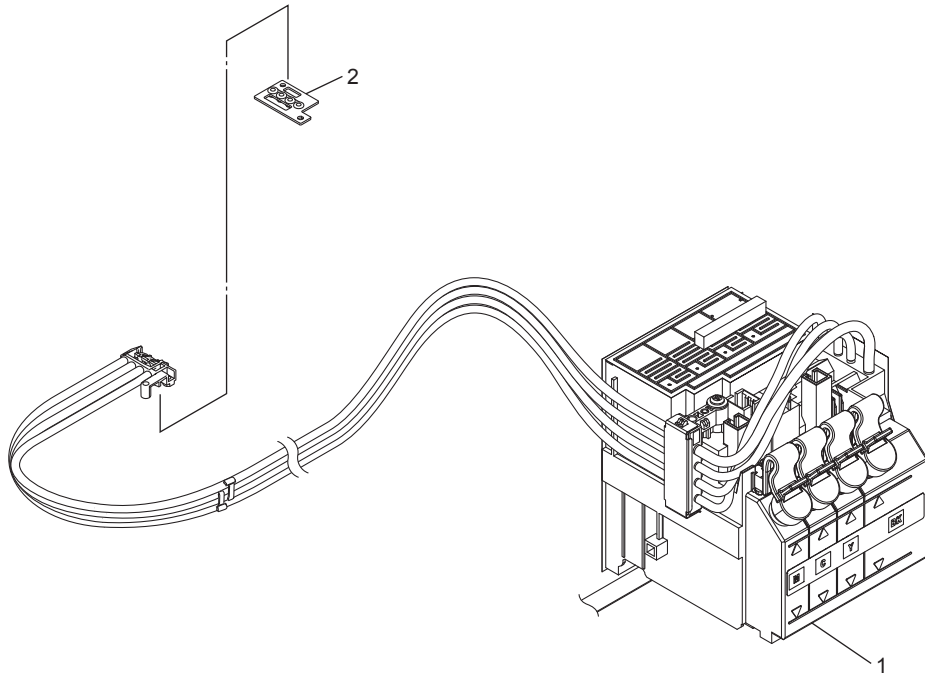

3. CARTRIDGE CASE

3. CARTRIDGE CASE

REF No.	CODE	QTY	DESCRIPTION	REMARKS
1	LEW583001	1	INK REFILL ASSY (SP), DCP-T300/T500W/T700W	
1	LEW588001	1	INK REFILL ASSY (SP), MFC-T800W	
2	LK5793001	1	HEAD JOINT RUBBER (SP)