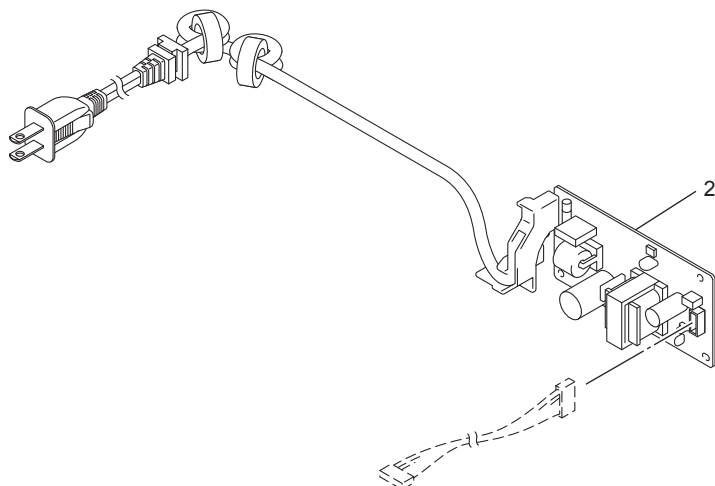

9. PCB

9. PCB

REF No.	CODE	QTY	DESCRIPTION	REMARKS
1	LT3852040	1	MAIN PCB ASSY (SP), DCP-T300 FOR PHL/IDN/KOR/IND/MYS/GUL (PRESET 74 CODE:0040)	
1	LT3853020	1	MAIN PCB ASSY (SP), DCP-T300 FOR CHN/TWN (PRESET 74 CODE:0020)	
1	LT3852046	1	MAIN PCB ASSY (SP), DCP-T300 FOR ARG/CHL/BRA/MEX (PRESET 74 CODE:0001)	
1	LT3852078	1	MAIN PCB ASSY (SP), DCP-T300 FOR RUS/BLT/CEE/NAF (PRESET 74 CODE:0054)	
1	LT3854040	1	MAIN PCB ASSY (SP), DCP-T500W FOR PHL/IDN/KOR/IND/SAF/MYS/GUL (PRESET 74 CODE:0040)	
1	LT3855020	1	MAIN PCB ASSY (SP), DCP-T500W FOR CHN/TWN (PRESET 74 CODE:0020)	
1	LT3854046	1	MAIN PCB ASSY (SP), DCP-T500W FOR ARG/CHL/BRA/MEX (PRESET 74 CODE:0001)	
1	LT3854078	1	MAIN PCB ASSY (SP), DCP-T500W FOR RUS/BLT/CEE/NAF (PRESET 74 CODE:0054)	
1	LT3856040	1	MAIN PCB ASSY (SP), DCP-T700W FOR PHL/IDN/KOR/IND/GUL/MYS (PRESET 74 CODE:0140)	
1	LT3857020	1	MAIN PCB ASSY (SP), DCP-T700W FOR CHN/TWN (PRESET 74 CODE:0120)	
1	LT3856046	1	MAIN PCB ASSY (SP), DCP-T700W FOR CHL/BRA/MEX (PRESET 74 CODE:0101)	
1	LT3856078	1	MAIN PCB ASSY (SP), DCP-T700W FOR RUS/CEE (PRESET 74 CODE:0154)	
1	LT3858040	1	MAIN PCB ASSY (SP), MFC-T800W FOR PHL/THA/ASA/GUL/KOR (PRESET 74 CODE:0040)	
1	LT3859020	1	MAIN PCB ASSY (SP), MFC-T800W FOR CHN/TWN (PRESET 74 CODE:0020)	
1	LT3858046	1	MAIN PCB ASSY (SP), MFC-T800W FOR MEX (PRESET 74 CODE:0001)	
2	LT2650001	1	POWER SUPPLY PCB ASSY FOR PHL/IDN/THA/ARG/CHL/ASA/KOR/SAF/RUS/ MYS/GUL/BLT/CEE/NAF	
2	LT3075001	1	POWER SUPPLY PCB ASSY FOR CHN/IND	
2	LT3207001	1	POWER SUPPLY PCB ASSY FOR TWN	
2	LT3209001	1	POWER SUPPLY PCB ASSY FOR BRA	
2	LT2613001	1	POWER SUPPLY PCB ASST FOR MEX