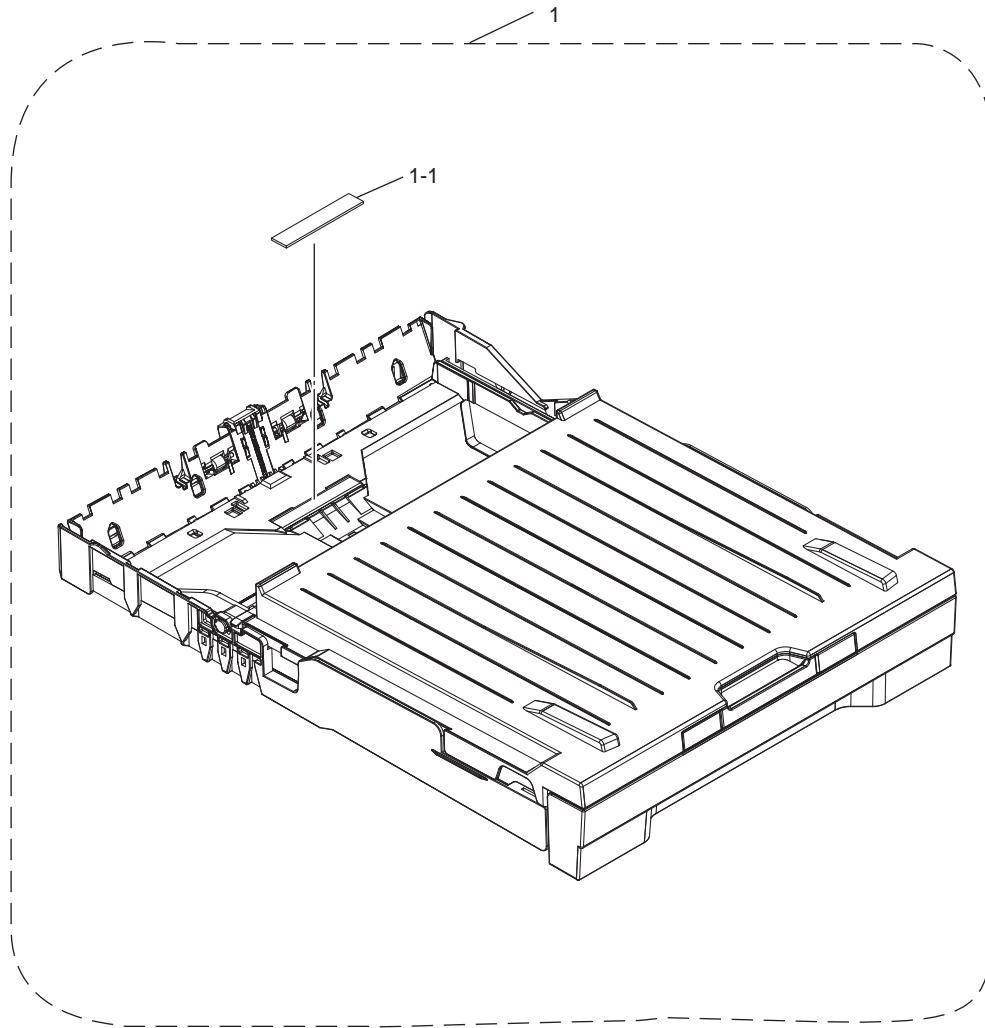

6. PAPER TRAY

6. PAPER TRAY

REF No.	CODE	Q'TY	DESCRIPTION	REMARKS
1	LER689001	1	PAPER TRAY ASSY #1 (SP) EXCEPT FOR CHN/TWN/KOR/IND/RUS/BLT/ NAF/GUL/CEE	
1	LER687001	1	PAPER TRAY ASSY #1 (SP) FOR CHN/TWN/KOR/RUS/BLT/NAF/CEE	
1	D00N59001	1	PAPER TRAY ASSY #1 (SP) FOR IND/GUL	ADD
1-1	LP1575001	1	BASE PAD W