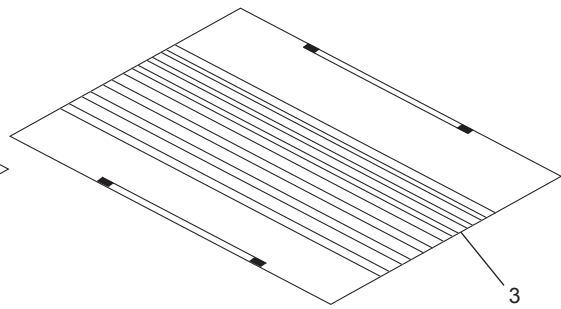

13. OTHERS

13. OTHERS

REF No.	CODE	Q'TY	DESCRIPTION	REMARKS
1	UF8263001	1	TEST CHART-027	
2	UF9258001	1	COLOR TEST CHART CTC-001	
3	UF4600001	1	CONTRAST CHART TC-023	
4	ZA0310001	1	HEAD CLEANER STICK ASSY	
5	LEW844001	1	INK SUCTION CYRINGE (SP)