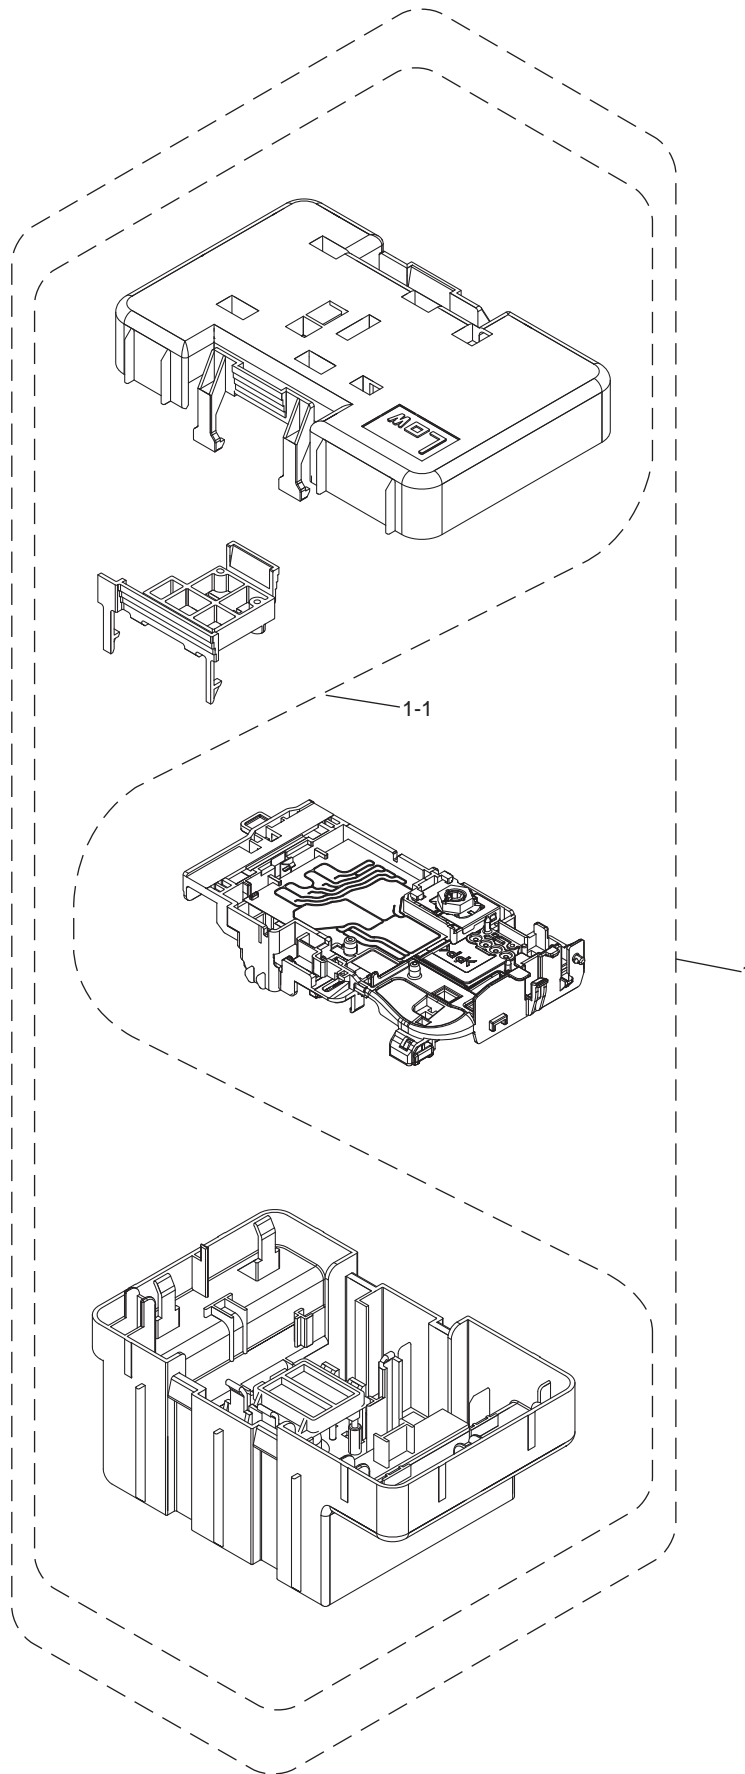

5. HEAD

5. HEAD

REF No.	CODE	QTY	DESCRIPTION	REMARKS
1	LK7633001	1	HEAD/CARRIAGE UNIT (SP)	
1-1	LK7640001	1	PROTECTOR SUPPLY ASSY (SP)