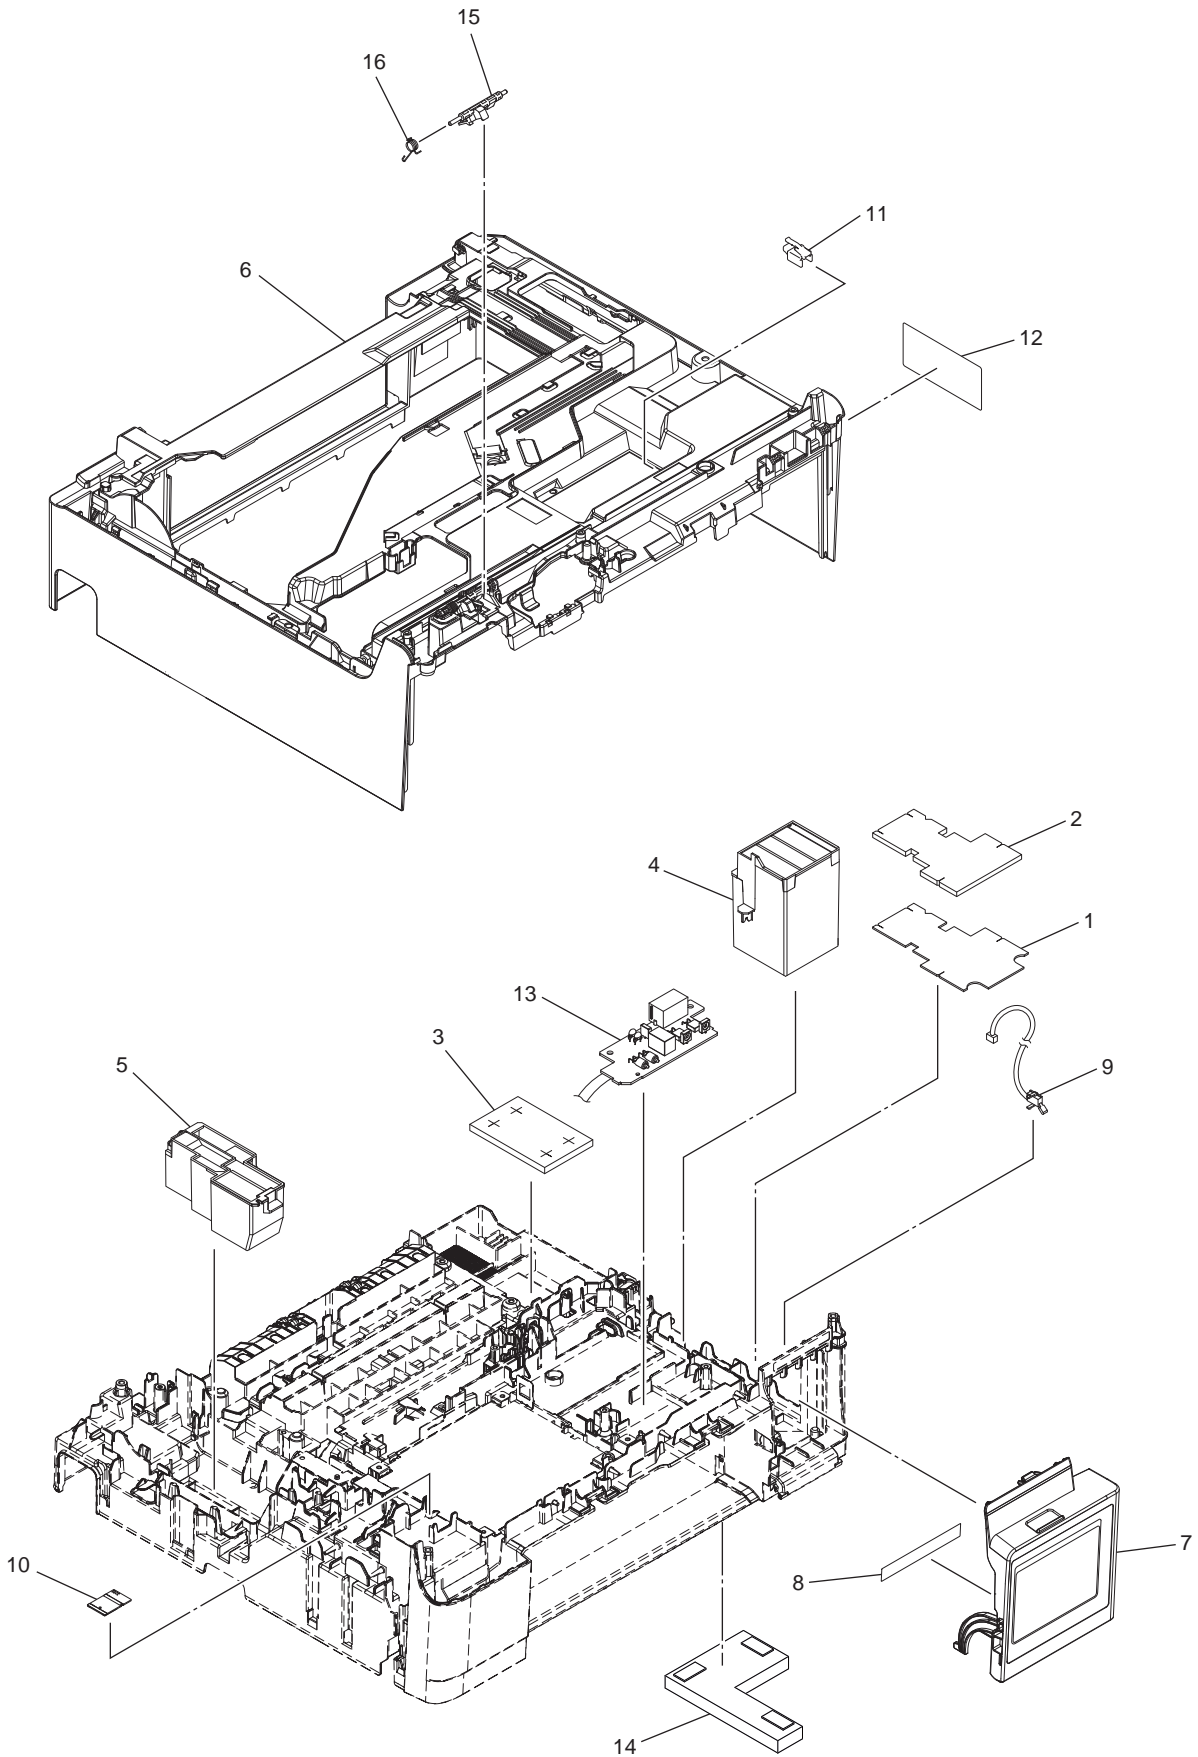

7. COVERS & LABELS

7. COVERS & LABELS

REF No.	CODE	Q'TY	DESCRIPTION	REMARKS
1	D00TRK001	1	INK ABSORBER FELT B (FOR INK REFILL ASSY)	CHG
2	D00TRL001	1	INK ABSORBER FELT U (FOR INK REFILL ASSY)	CHG
3	LX7296001	1	INK ABSORBER FELT (FOR MAINTENANCE UNIT)	
4	LEK119001	1	INK ABSORBER BOX	
5	LEG739001	1	FLUSHING BOX	
6	LET528001	1	UPPER COVER (SP), DCP-T300/T500W/T700W EXCEPT FOR IND/GUL	
6	LET626001	1	UPPER COVER (SP), MFC-T800W EXCEPT FOR GUL	
6	D00N5P001	1	UPPER COVER (SP), DCP-T300/T500W/T700W FOR IND/GUL	add
6	D00N5R001	1	UPPER COVER (SP), MFC-T800W FOR GUL	add
7	LEU579001	1	INK COVER	
8	LEW507001	1	INK INSTRUCTION LABEL	
9	LT2597001	1	INK CARTRIDGE COVER SENSOR ASSY	
10	LT3808001	1	WIRELESS LAN PCB, DCP-T500W/T700W, MFC-T800W	
11	LEL043001	1	EXT CAP, MFC-T800W	
12	LEL119001	1	USER ACCESS PORT LABEL, DCP-T300/T500W/T700W	
12	LEL121001	1	USER ACCESS PORT LABEL, MFC-T800W EXCEPT FOR CHN	
12	LER830001	1	USER ACCESS PORT LABEL, MFC-T800W FOR CHN	
13	LT2373001	1	MJ PCB ASSY, MFC-T800W	
14	LEX319001	1	L COVER SPONGE, DCP-T300/T500W/T700W FOR IND/GUL	add
15	LEG723001	1	DOCUMENT SCANNER SENSOR ACTUATOR	add
16	LEG724001	1	DOCUMENT SCANNER SENSOR SPRING	add