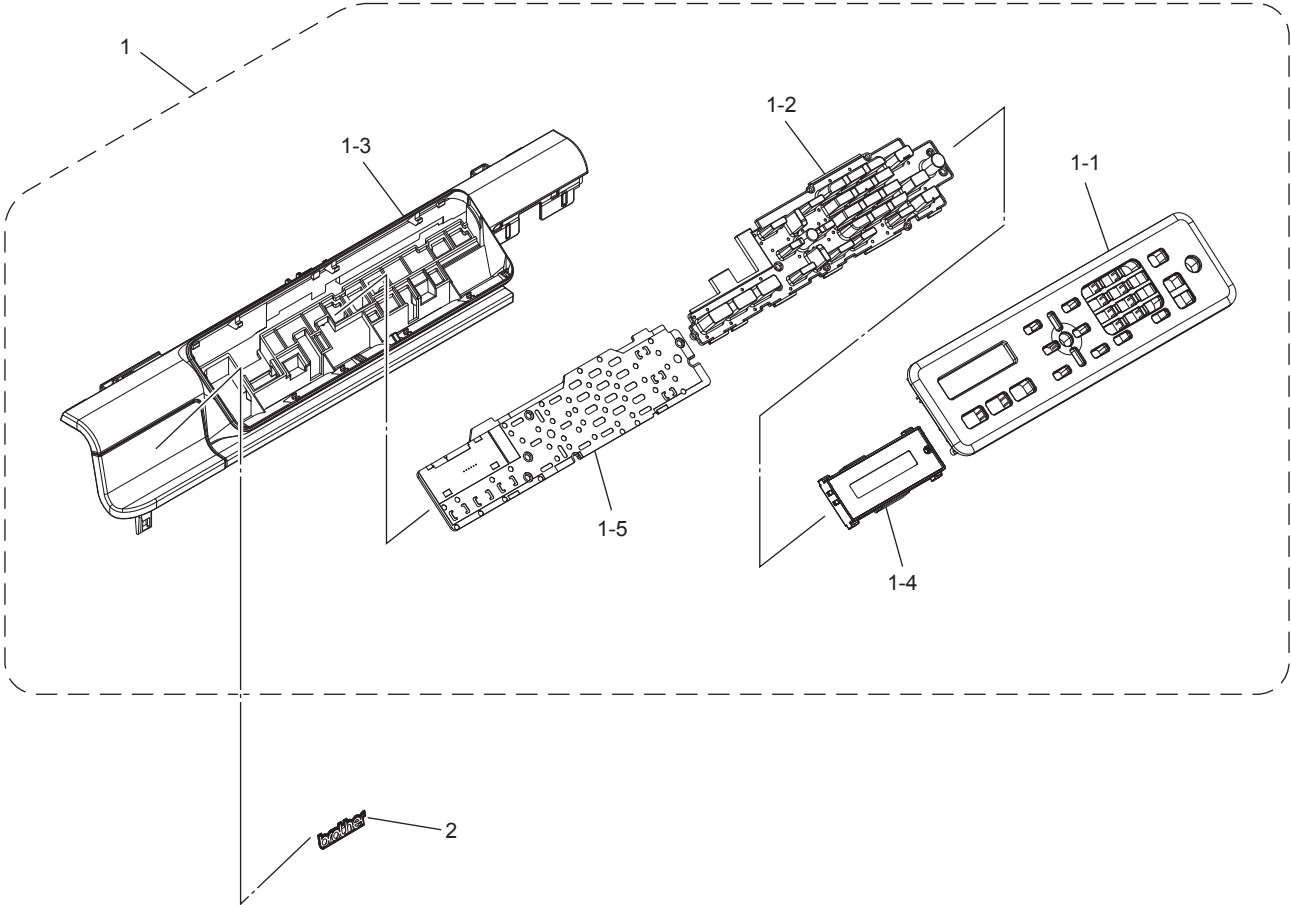

8. PANEL

8. PANEL