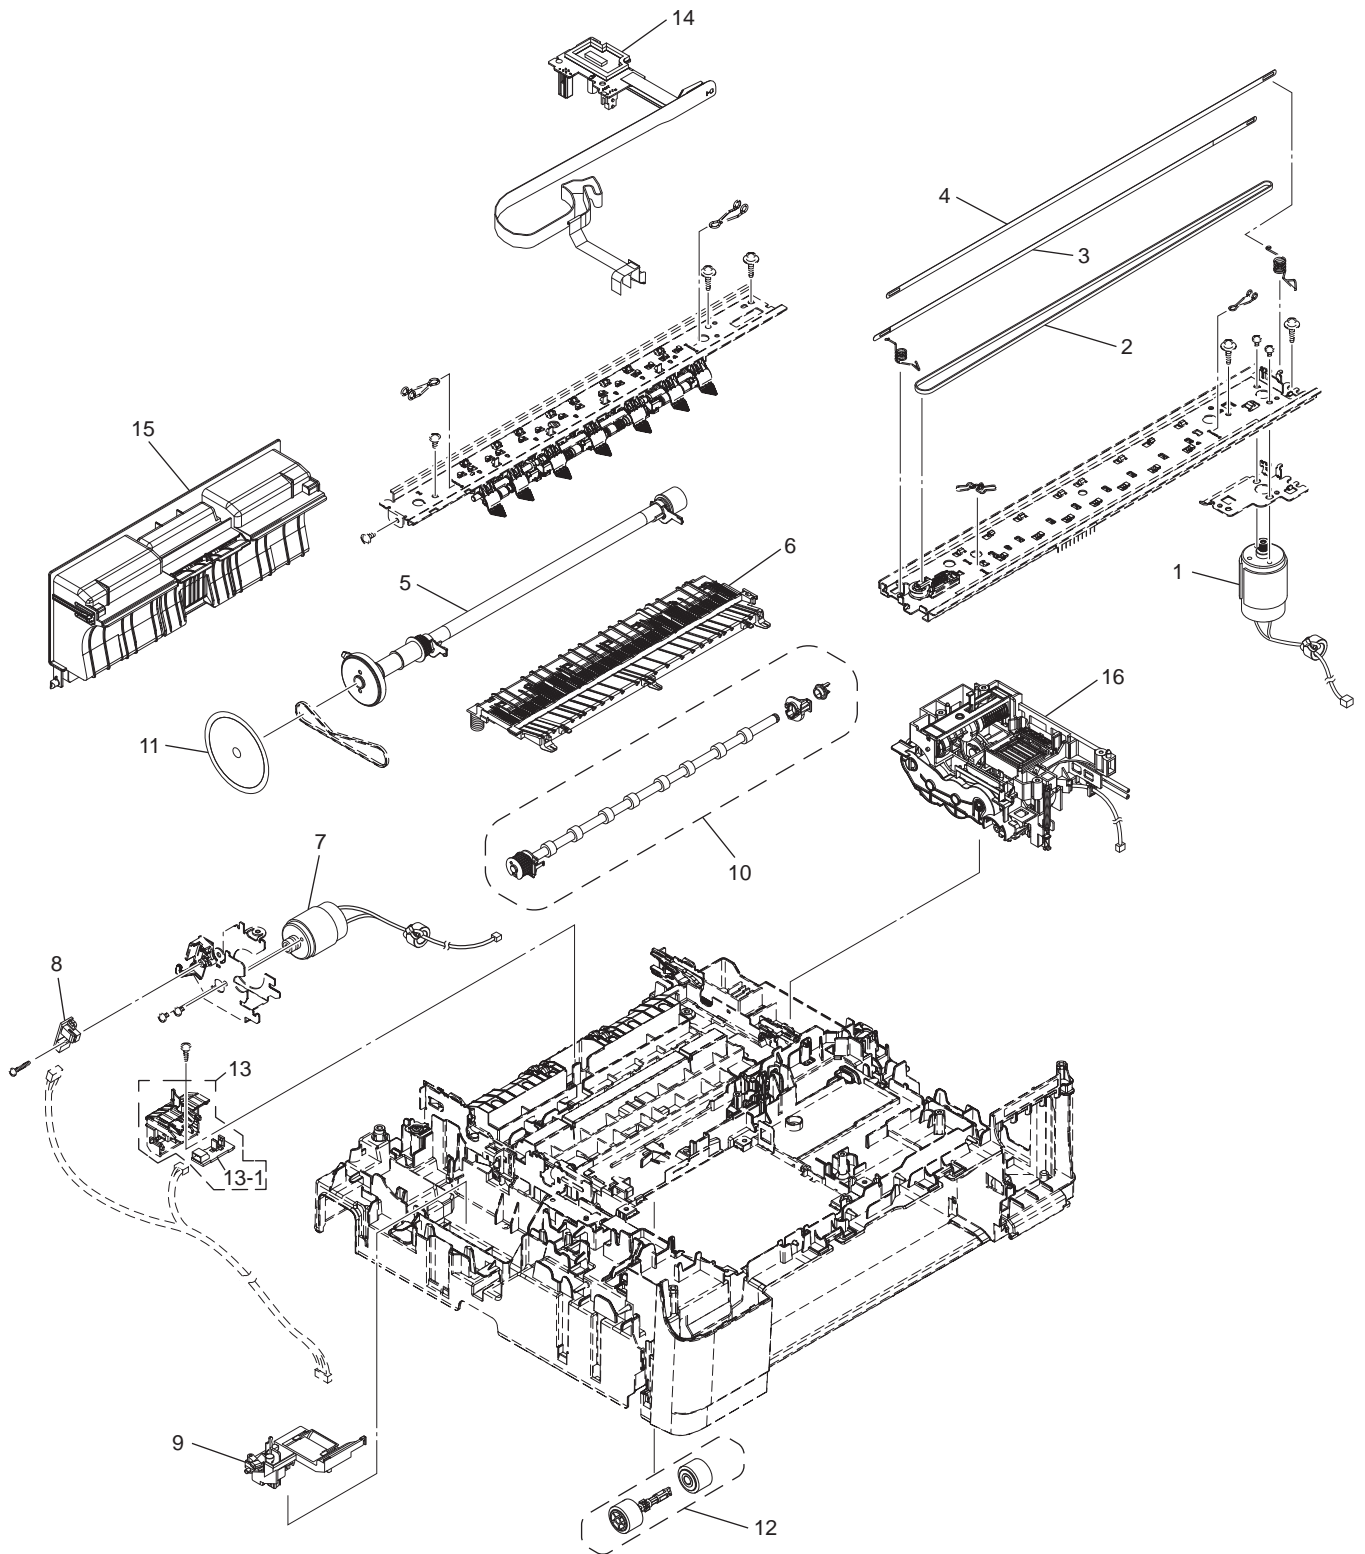

4. ENGINE

4. ENGINE

REF No.	CODE	QTY	DESCRIPTION	REMARKS
1	LEK506001	1	CARRIAGE MOTOR ASSY	
2	LX6677001	1	CR TIMING BELT	
3	LX6678001	1	CR ENCODER STRIP	
4	LX6679001	1	ENCODER STRIP GUARD FILM	
5	LEL887001	1	PAPER FEED ROLLER (SP)	
6	LEK409001	1	PLATEN ASSY	
7	LEK414001	1	PAPER FEED MOTOR	
8	LT1509002	1	PF ENCODER SENSOR PCB ASSY	
9	LEK417001	1	FLUSHING BASE	
10	LEK402001	1	PAPER EJECTION ROLLER ASSY (SP)	
11	LP1471001	1	PF ENCODER DISK	
12	D00CNV001	1	PAPER PULL-IN ROLLER	CHG
13	LEK442001	1	REGISTRATION SENSOR ASSY	add
13-1	LT2644001	1	REGISTRATION SENSOR PCB ASSY	
14	LEL410001	1	CARRIAGE PCB ASSY (SP)	
15	LEK438001	1	JAM CLEAR COVER EXCEPT FOR IND/GUL	
15	D00BWP001	1	JAM CLEAR COVER FOR IND/GUL	ADD
16	LEL412001	1	MAINTENANCE UNIT (SP)	