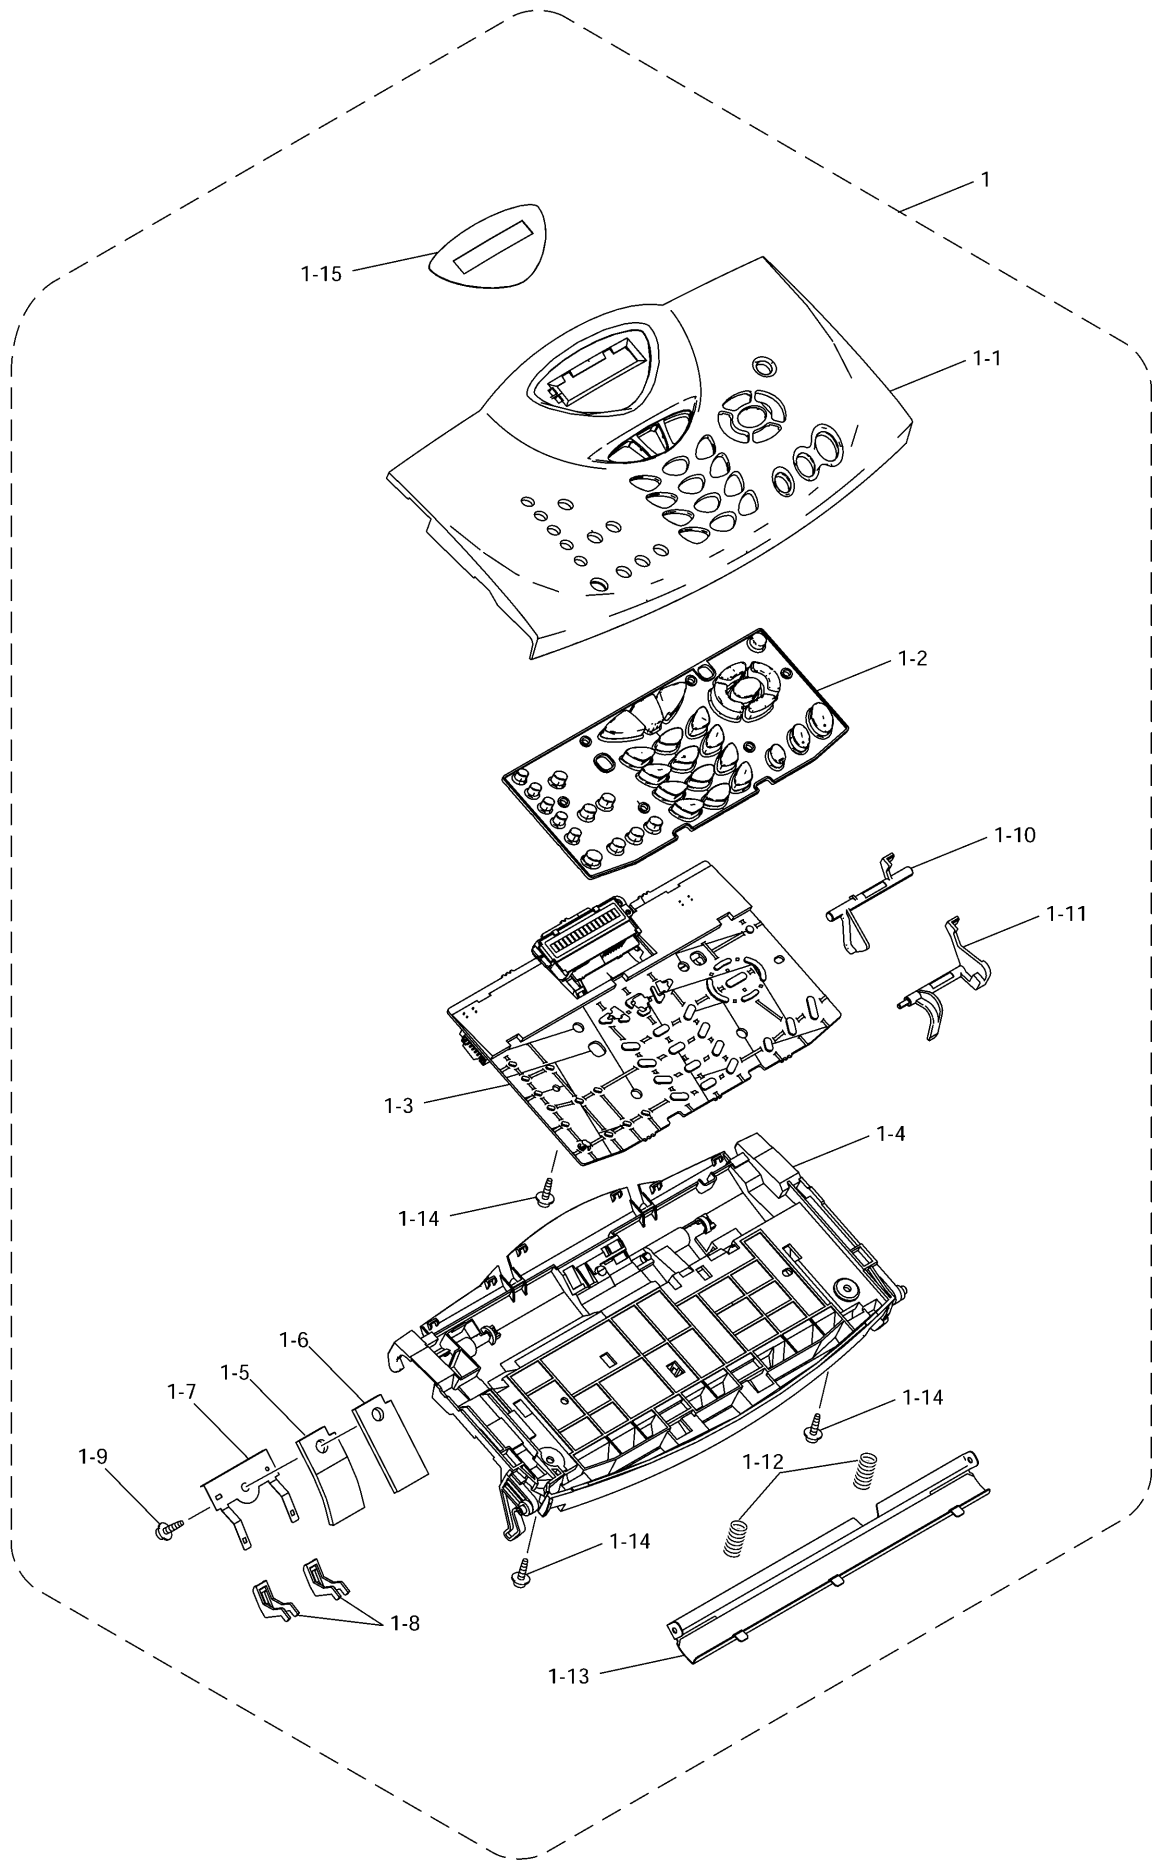

6.PANEL

List6(PANEL)