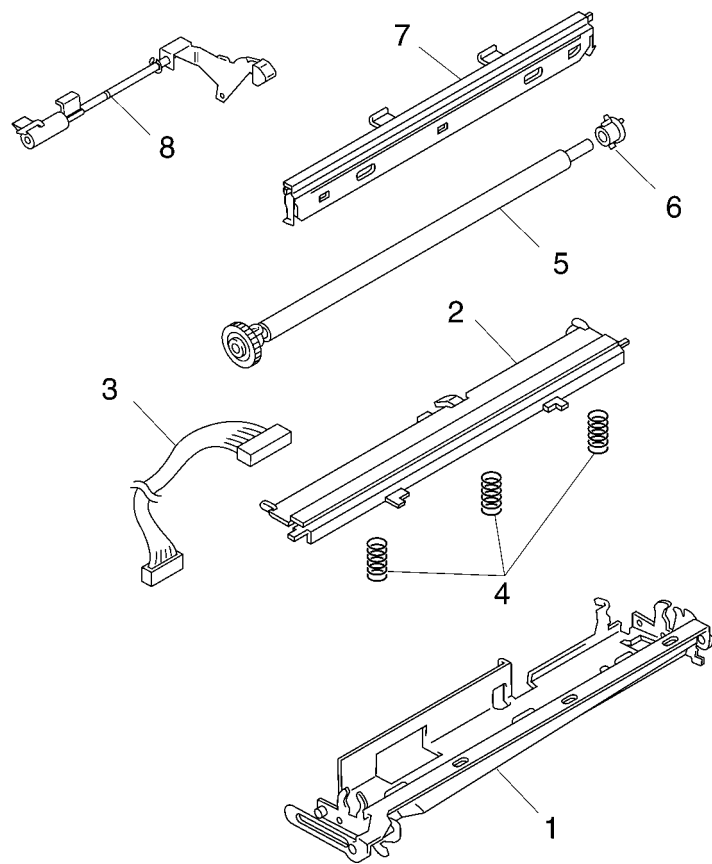

LIST3(RECORDING UNIT)

REF.No.	CODE	Q'TY	DESCRIPTION	REMARKS
1	LF8791001	1	CUTTER ASSY	chg
2	LF8668001	1	RECORDING HEAD ASSY, FAX218/228MC/235/235S/236/236S/318/328MC/335MC/335MC:	chg
2	LF8638001	1	RECORDING HEAD ASSY, FAX418/428MC	
3	UG3646001	1	MAIN-HEAD HARNESS, FAX218/228MC/235/235S/236/236S/318/328MC/335MC/335MC:	
3	LG6522001	1	MAIN-HEAD HARNESS, FAX418/428MC	
4	UF5535001	3	SPRING, COMPRESSION	
5	UF6706001	1	PLATEN ASSY	
6	UF6711000	1	BUSHING, R	
7	UF2489001	1	CUTTER CHUTE, FAX218/228MC/235/236/318/328MC/335MC	
7	LF8562001	1	CUTTER CHUTE, FAX235S/236S/335MCS/418/428MC	ADD
8	UF6631001	1	TH RELEASE LEVER ASSY