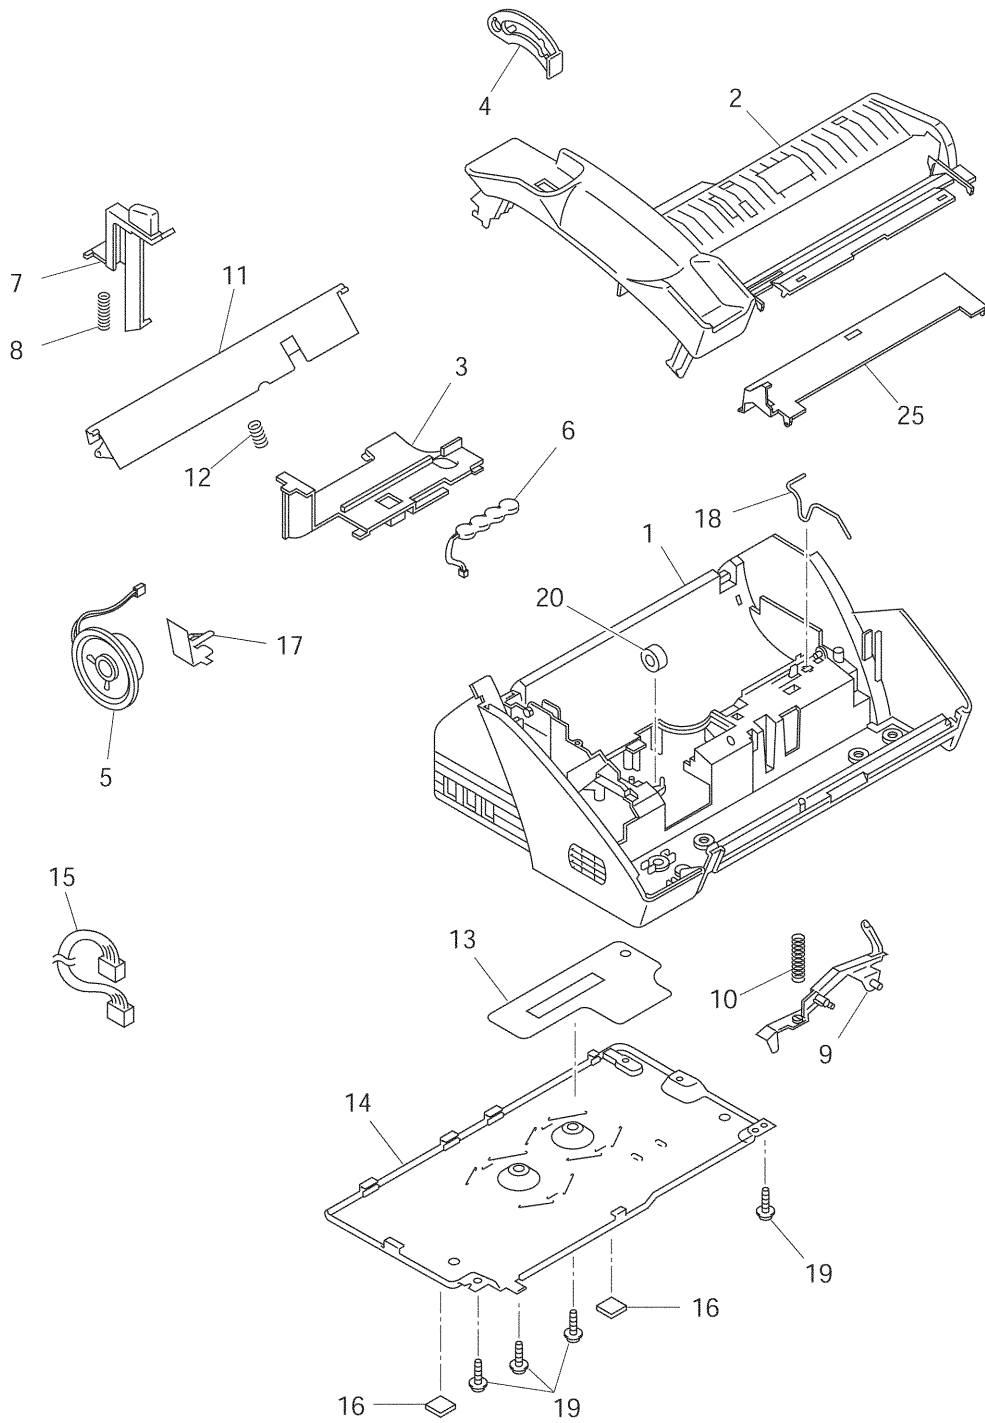

LIST4(MAIN COVER)

REF.No.	CODE	Q'TY	DESCRIPTION	REMARKS
1	UF0800009	1	MAIN COVER, WHITE(1517), FAX218/228MC/235/236/335MC	
1	UF0800013	1	MAIN COVER, GRAY(1686), FAX318/328MC	add
1	LF8632001	1	MAIN COVER, GRAY(1735), FAX235S/236S/335MCS	add
1	LF8632005	1	MAIN COVER, GRAY(1686), FAX418/428MC	
2	LP4036012	1	INNER COVER, WHITE(1517), FAX218/228MC/235/236/335MC	CHG
2	LP4036013	1	INNER COVER, GRAY(1686), FAX318/328MC	CHG
2	LP4035001	1	INNER COVER, GRAY(1735), FAX235S/236S/335MCS	ADD
2	LP4035005	1	INNER COVER, GRAY(1686), FAX418/428MC	
3	UF0801004	1	ROM COVER, GRAY(1267)	
4	UF6753000	1	PANEL LOCK LINK, FAX218/228MC/235/236/318/328MC/335MC	
4	LF8617001	1	PANEL LOCK LINK, FAX235S/236S/335MCS/418/428MC	add
5	UG3846001	1	SPEAKER ASSY	
6	LG2861001	1	BATTERY ASSY, FAX228MC/328MC/335MC/335MCS/428MC	
7	LP4032009	1	HOOK LEVER, WHITE(1517)	CHG
8	UF6932001	1	SPRING, COMPRESSION	
9	UF6756001	1	ACTUATOR PE	
10	UF6755001	1	SPRING, COMPRESSION	
11	UF0802001	1	ACS PLATE, FAX218/228MC/235/236/318/328MC/335MC	
11	LF8618001	1	ACS PLATE, FAX235S/236S/335MCS/418/428MC	add
12	UF6759001	1	SPRING, COMPRESSION	
13	LF1503001	1	INSULATION SHEET	
14	UF6937001	1	BOTTOM PLATE FOR TWN	
14	UF6760000	1	BOTTOM PLATE FOR TUR/CHN/HK/POL/ASA/GUL/RUS	
15	UG3517001	1	POWER-MAIN HARNESS	
16	UF6761001	2	RUBBER FOOT	
17	UF6762000	1	GROUNDING PLATE	
18	UF8650001	1	ACS GROUND SPRING, FAX218/228MC/235/236/318/328MC/335MC	
18	LF8639001	1	ACS GROUND SPRING, FAX235S/236S/335MCS/418/428MC	add
19	087310815	4	TAPTITE, CUP B M3X8	
20	----		NOT USED	
(21)	UF0828001	1	INSERTION R-PAPER LABEL	
(22)	UF0829001	1	INSTALLATION R-PAPER LABEL	
(23)	UF6840001	1	TH PROTECTION SHEET	chg
(24)	LF3399001	1	SCREW, BIND M4X8 FOR TWN	chg
25	LF8592001	1	SUB COVER, FAX235S/236S/335MCS	add
25	LF8592005	1	SUB COVER, FAX318/418/328MC/428MC	
26	LF8615001	4	INNER COVER, GRAY(1735), FAX235S/236S/335MCS	DEL