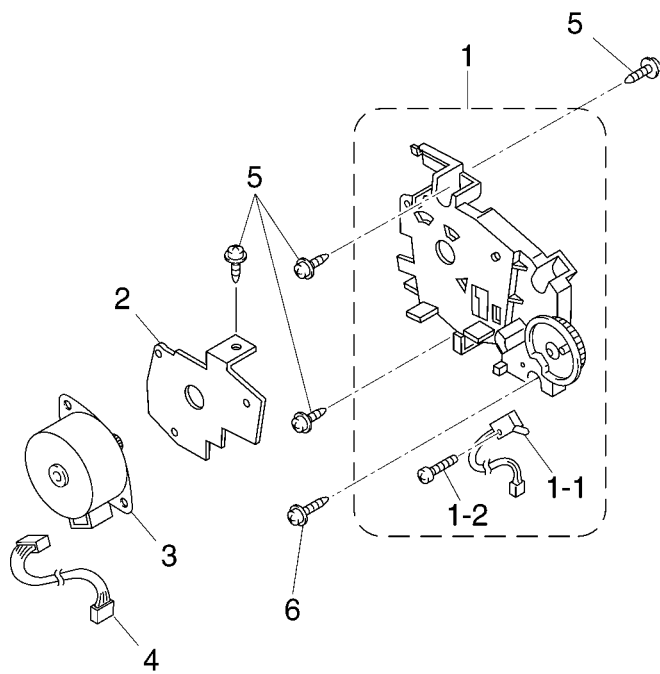

LIST1(MAIN FRAME)

REF.No.	CODE	Q'TY	DESCRIPTION	REMARKS
1	UF6612000	1	SEPARATION ROLLER GEAR	
2	UF6613001	1	SEPARATION ROLLER	
3	UF6625001	1	ACTUATOR F	
4	UF6626001	1	ACTUATOR R	
5	UF6620000	1	WHITE PRESSURE ROLLER GEAR	
6	LF8790001	1	CIS LEAF SPRING	chg
7	UG3510001	1	CIS-MAIN HARNESS, FAX218/235/236/318	
7	UG3645001	1	CIS-MAIN HARNESS, FAX228MC/328MC/335MC/335MCS/428MC	
7	LG6523001	1	CIS-MAIN HARNESS, FAX235S/236S/418	ADD
8	LG5584001	1	CIS 200T3C	chg
9	UF6628000	1	CIS HOLDER R	
10	UF6629000	1	CIS HOLDER L	
11	UF6630001	2	SPRING, COIL	
12	LF8555001	1	WHITE PRESSURE ROLLER	chg
13	UF6638001	1	BUSHING, R	
14	LF1374001	1	CIS HOLDER PLATE	chg
15	087310815	4	TAPTITE, CUP B M3X8	
16	085310615	1	TAPTITE, BIND B M3X6	add
17	LF8816001	1	SHIELDING FILM	add
18	LP4020001	1	MAIN FRAME ASSY(SP), FAX335MC/328MC/428MC	add