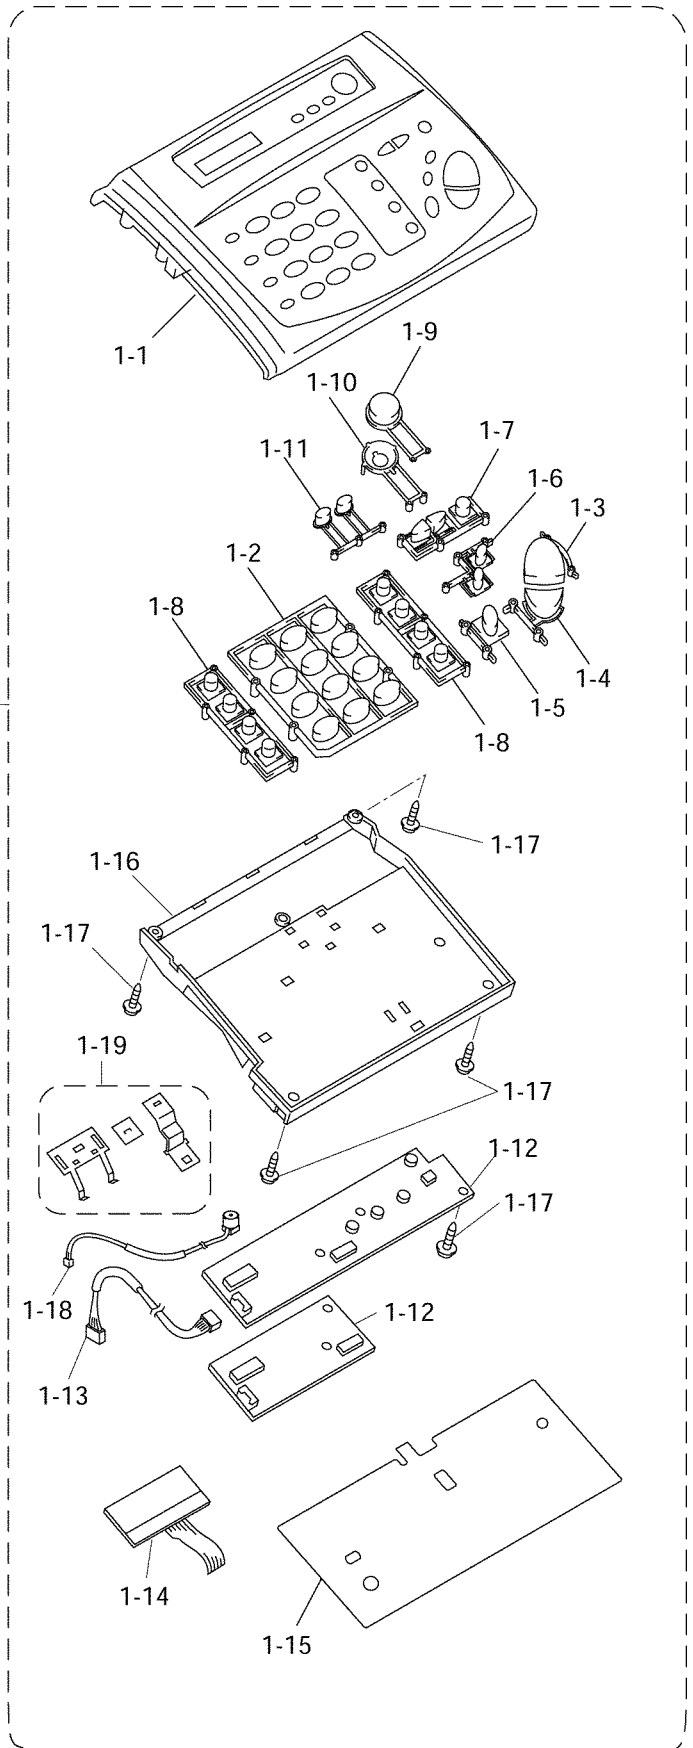

LIST5(CONTROL PANEL)