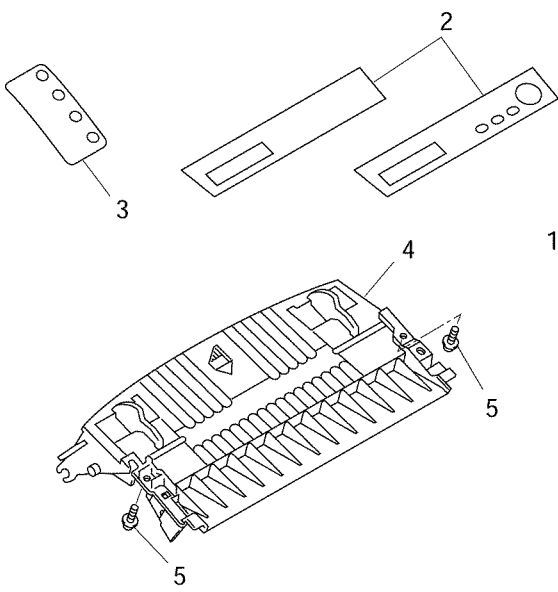

LIST5(CONTROL PANEL)