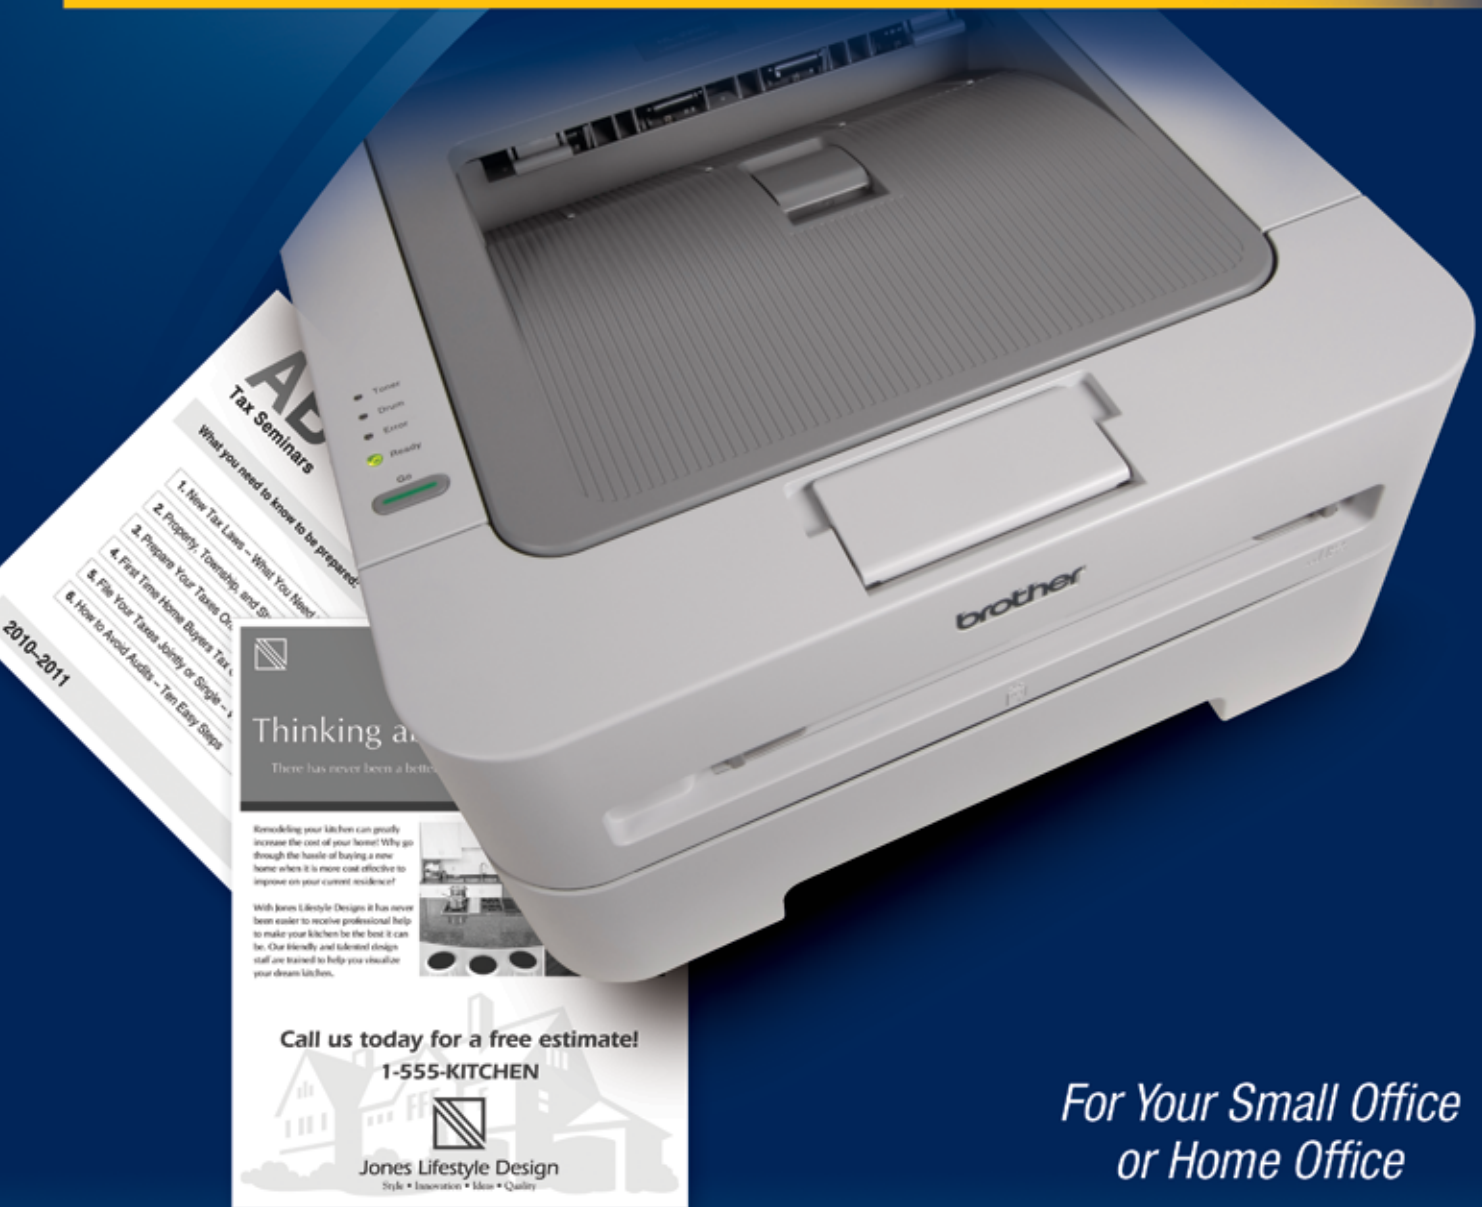

HL-2220 Personal Laser Printer

*For Your Small Office
or Home Office*

brother[®]
at your side

HL-2220 Compact, Personal Laser Printer

This monochrome laser printer is designed for homes or home offices. It offers a fast print speed and high-quality output for quickly producing professional-looking letters, reports, spreadsheets and other documents. In addition, its stylish, space-saving design fits virtually anywhere and complements any environment. Affordable to own and operate, the HL-2220 uses a high-yield replacement toner cartridge* to help reduce your operating costs.

Key Features at a Glance:

- Prints up to 21 ppm
- Up to 2400 x 600 dpi resolution
- Adjustable, 250-sheet capacity paper tray for letter or legal size paper
- Straight through paper path via manual feed slot for thicker media
- Toner Save mode for less critical business documents
- 8MB memory
- Hi-Speed USB 2.0 interface