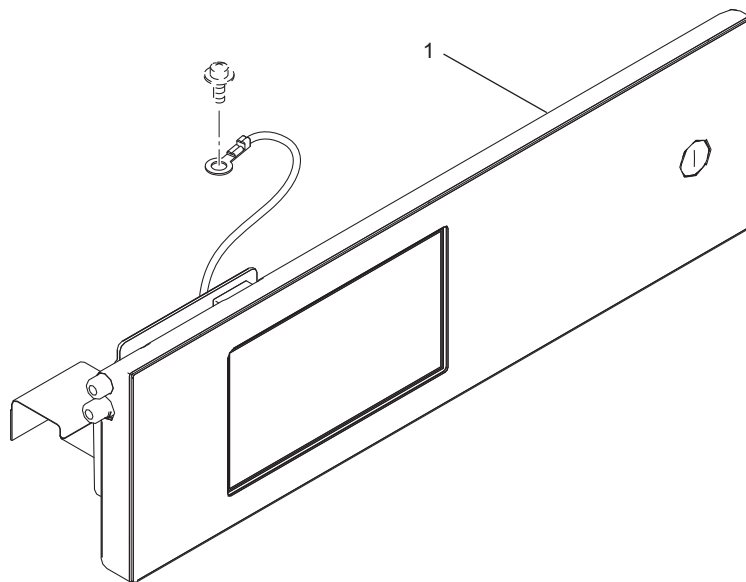

9. PANEL

9. PANEL

REF No.	CODE	Q'TY	DESCRIPTION	REMARKS
1	LET624001	1	CONTROL PANEL ASSY, MFC-J2320 EXCEPT FOR CHN	
1	LET625001	1	CONTROL PANEL ASSY, MFC-J2720 EXCEPT FOR CHN	
1	LER846001	1	CONTROL PANEL ASSY, MFC-J5320DW EXCEPT FOR OCE	
1	LEU527001	1	CONTROL PANEL ASSY, MFC-J2320/J5320DW FOR CHN/OCE	
1	LEU733001	1	CONTROL PANEL ASSY, MFC-J5520DW	
1	LER850001	1	CONTROL PANEL ASSY, MFC-J5620DW	
1	LEU485001	1	CONTROL PANEL ASSY, MFC-J5625DW	
1	LER240001	1	CONTROL PANEL ASSY, MFC-J5720DW EXCEPT FOR OCE	
1	LEU873001	1	CONTROL PANEL ASSY, MFC-J2720/J5720DW/J5920DW FOR CHN/OCE	
1	LEW300001	1	CONTROL PANEL ASSY, MFC-J5920DW EXCEPT FOR CHN/OCE