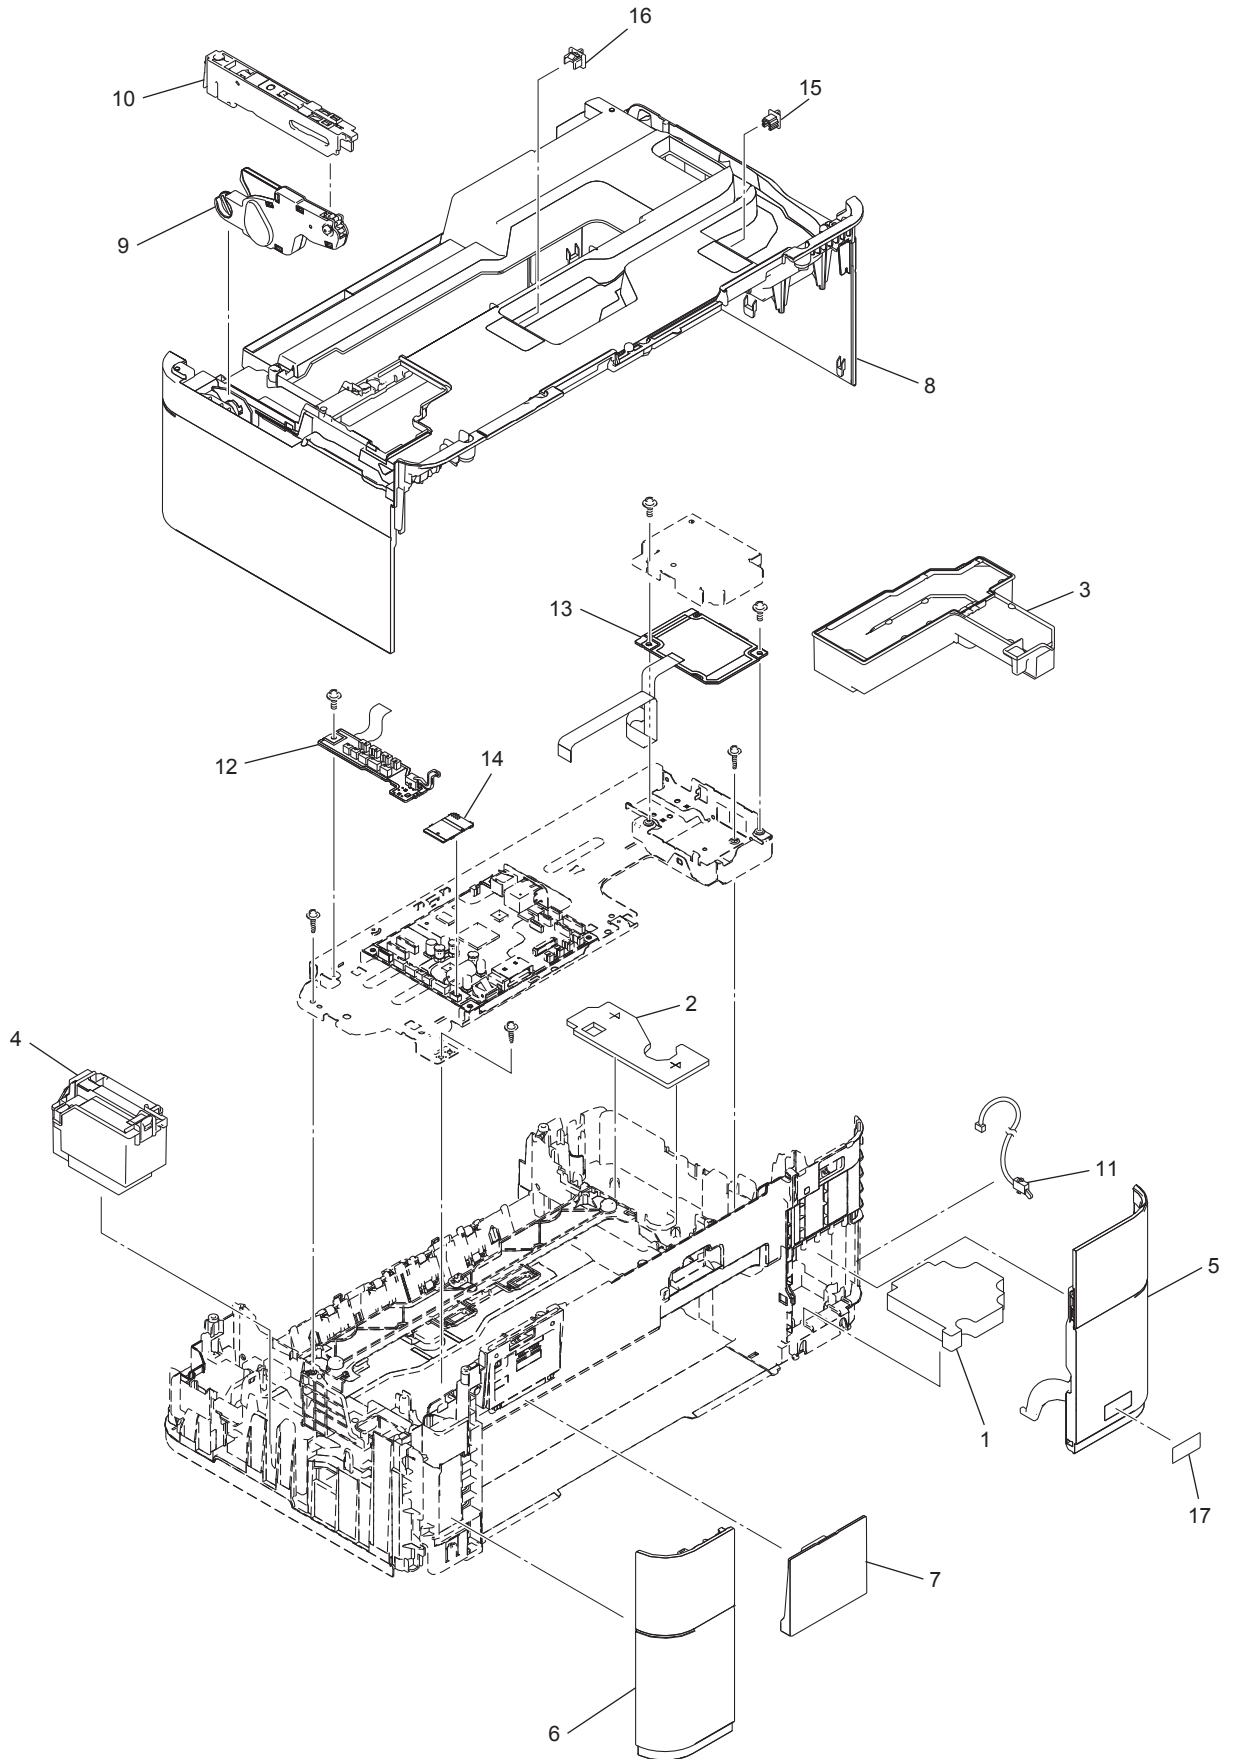

8. COVERS & LABELS

8. COVERS & LABELS

REF No.	CODE	Q'TY	DESCRIPTION	REMARKS
1	LER148001	1	INK ABSORBER FELT (FOR INK REFILL ASSY)	
2	LED460001	1	INK ABSORBER FELT (FOR MAINTENANCE UNIT)	
3	LER149001	1	INK ABSORBER BOX	
4	LED467001	1	FLUSHING BOX	
5	LER161007	1	INK CARTRIDGE COVER	
6	LER162007	1	FRONT COVER	
7	LER163001	1	MEDIA MODULE COVER FOR US/CAN/CHL/BRA	
7	LEU407001	1	MEDIA MODULE COVER EXCEPT FOR US/CAN/CHN/TWN/ZAF/HK/CHL/ASA/BRA/ KOR/IND/GUL/RUS/OCE	
7	LEW111001	1	MEDIA MODULE COVER, MFC-J2320 FOR CHN	
7	LEW113001	1	MEDIA MODULE COVER, MFC-J2720 FOR CHN	
7	LEU660001	1	MEDIA MODULE COVER FOR TWN/ZAF/HK/ASA/KOR/IND/GUL/RUS	
7	LEU874001	1	MEDIA MODULE COVER, MFC-J5320DW FOR OCE	
7	LEU871001	1	MEDIA MODULE COVER, MFC-J5720DW FOR OCE	
7	LEX067001	1	MEDIA MODULE COVER, MFC-J5920DW FOR OCE	
8	LEL976001	1	UPPER COVER SP, MFC-J2320/J5320DW	
8	LEL979001	1	UPPER COVER SP, MFC-J5520DW/J5620DW/J5625DW	
8	LEL980001	1	UPPER COVER SP, MFC-J2720/J5720DW/J5920DW	
9	LER912001	1	SCANNER COVER DAMPER	
10	LET201001	1	SCANNER COVER SUPPORT	
11	LT3004001	1	INK CARTRIDGE COVER SENSOR ASSY	
12	LT3006004	1	SENSOR RELAY PCB ASSY, MFC-J2320/J5320DW	
12	LT3006001	1	SENSOR RELAY PCB ASSY, MFC-J5520DW/J5620DW/J5625DW	
12	LT3006003	1	SENSOR RELAY PCB ASSY, MFC-J2720/J5720DW/J5920DW	
13	LT3179024	1	MODEM PCB ASSY, MFC-J2320/J5320DW FOR GER/UK/FRA/BEL/NLD/ITA/RUS/ PND/IBR/CEE	
13	LT3179021	1	MODEM PCB ASSY, MFC-J2320 FOR CHN/TWN/ZAF/HK/ASA/KOR/IND/GUL	
13	LT3179026	1	MODEM PCB ASSY, MFC-J5320DW FOR OCE	
13	LT3009041	1	MODEM PCB ASSY, MFC-J2720/J5520DW/J5620DW/J5720DW/J5920DW FOR US/ CAN/CHN/TWN/ZAF/CHL/ASA/BRA/KOR/GUL	
13	LT3009046	1	MODEM PCB ASSY, MFC-J5720DW/J5920DW FOR OCE	
13	LT3009044	1	MODEM PCB ASSY, MFC-J2720/J5620DW/J5625DW/J5720DW/J5920DW FOR GER/ UK/FRA/BEL/NLD/CHE/RUS/PND/ITA/IBR/CEE	
14	LT3808001	1	WIRELESS LAN PCB ASSY	
15	LE8842001	1	EXT CAP FOR US/CAN/NLD/CHE/CHN/TWN/ZAF/HK/CHL/ASA/BRA/KOR/IND/ RUS/PND/ITA/IBR/OCE/GUL/CEE	CHG
15	UF5745000	1	MJ COVER EXT FOR GER/UK/FRA/BEL	
16	LEG124001	1	LAN PORT CAP	
17	LX3721001	1	INNOBELLA LABEL, MFC-J5520DW/J5620DW/J5720DW FOR US	
17	LX3722001	1	INNOBELLA LABEL EXCEPT FOR US	
17	LEW468001	1	INKVESTMENT LABEL, MFC-J5920DW FOR US