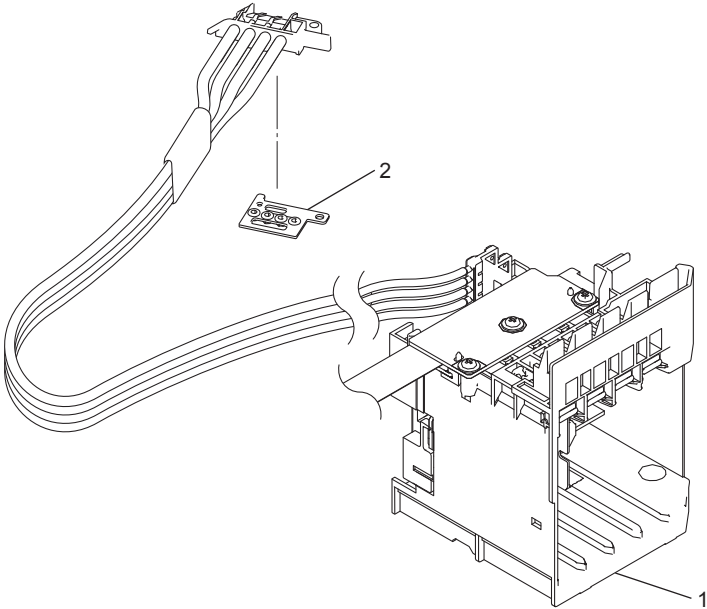

3. CARTRIDGE CASE

3. CARTRIDGE CASE

REF No.	CODE	Q'TY	DESCRIPTION	REMARKS
1	LEU387001	1	INK REFILL ASSY (SP), MFC-J5320DW/J5520DW/J5620DW/J5625DW/ J5720DW/J5920DW	
1	LEU999001	1	INK REFILL ASSY (SP), MFC-J2320/J2720 EXCEPT FOR CHN	
1	LEW487001	1	INK REFILL ASSY (SP), MFC-J2320/J2720 FOR CHN	
2	LEE059001	1	HEAD JOINT RUBBER (SP)