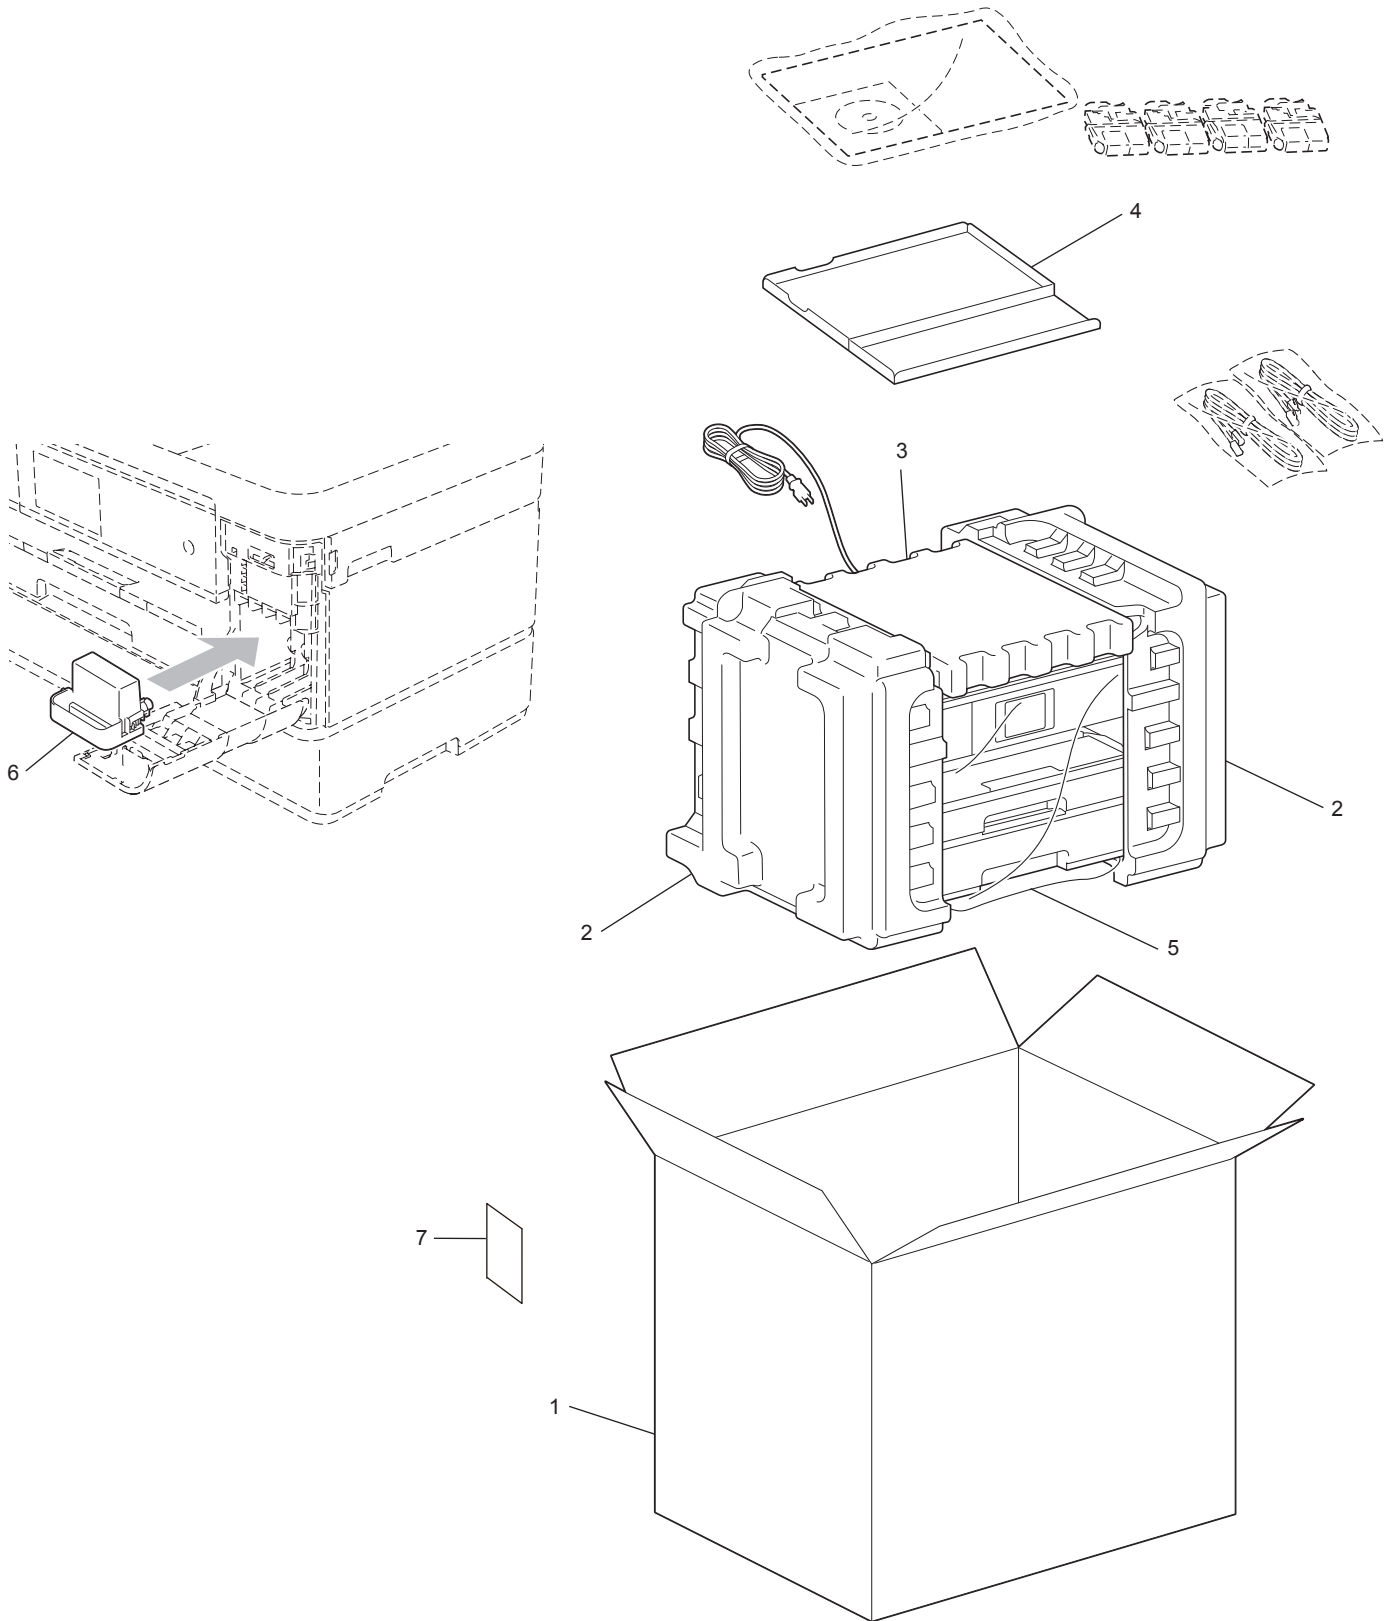

13. PACKING MATERIALS

13. PACKING MATERIALS

REF No.	CODE	Q'TY	DESCRIPTION	REMARKS
1	LEU735001	1	CARTON BROTHER, MFC-J5520DW FOR US	
1	LEU323001	1	CARTON BROTHER, MFC-J5620DW FOR US	
1	LEU233001	1	CARTON BROTHER, MFC-J5720DW FOR US	
1	LEW306001	1	CARTON BROTHER, MFC-J5920DW FOR US	
1	LEU329001	1	CARTON BROTHER, MFC-J5620DW FOR CAN	
1	LEU554001	1	CARTON BROTHER, MFC-J5320DW FOR GER	
1	LEU474001	1	CARTON BROTHER, MFC-J5620DW FOR GER	
1	LEU487001	1	CARTON BROTHER, MFC-J5625DW FOR GER	
1	LEU413001	1	CARTON BROTHER, MFC-J5720DW FOR GER	
1	LEU558001	1	CARTON BROTHER, MFC-J5320DW FOR UK/PND/CEE	
1	LEU477001	1	CARTON BROTHER, MFC-J5620DW FOR UK/PND/CEE	
1	LEU489001	1	CARTON BROTHER, MFC-J5625DW FOR UK/PND	
1	LEU417001	1	CARTON BROTHER, MFC-J5720DW FOR UK/PND/CEE	
1	LEW267001	1	CARTON BROTHER, MFC-J5920DW FOR GER/UK/FRA/BEL/NLD/CHE/PND/ITA/IBR	
1	LEU560001	1	CARTON BROTHER, MFC-J5320DW FOR FRA/BEL/NLD	
1	LEU478001	1	CARTON BROTHER, MFC-J5620DW FOR FRA/BEL/NLD/CHE	
1	LEU419001	1	CARTON BROTHER, MFC-J5720DW FOR FRA/BEL/NLD/CHE	
1	LEW070001	1	CARTON BROTHER, MFC-J5620DW FOR CHL/BRA	
1	LEW003001	1	CARTON BROTHER, MFC-J2320 FOR CHN	
1	LEW004001	1	CARTON BROTHER, MFC-J2720 FOR CHN	
1	LEU804001	1	CARTON BROTHER, MFC-J2320 FOR TWN/HK/ASA/KOR/IND	
1	LEU806001	1	CARTON BROTHER, MFC-J2720 FOR TWN/ASA/KOR	
1	LEW404001	1	CARTON BROTHER, MFC-J5720DW FOR BRA	
1	LEW030001	1	CARTON BROTHER, MFC-J2320 FOR RUS	
1	LEU995001	1	CARTON BROTHER, MFC-J2720 FOR RUS	
1	LEU802001	1	CARTON BROTHER, MFC-J5320DW FOR OCE	
1	LEU803001	1	CARTON BROTHER, MFC-J5720DW FOR OCE	
1	LEX076001	1	CARTON BROTHER, MFC-J5920DW FOR OCE	
1	LEU565001	1	CARTON BROTHER, MFC-J5320DW FOR ITA/IBR	
1	LEU481001	1	CARTON BROTHER, MFC-J5620DW FOR ITA/IBR	
1	LEU423001	1	CARTON BROTHER, MFC-J5720DW FOR ITA/IBR	
1	LEU805001	1	CARTON BROTHER, MFC-J2320 FOR ZAF/GUL	
1	LEU807001	1	CARTON BROTHER, MFC-J2720 FOR ZAF/GUL	
2	LER866001	1	PACKING PAD ASSY, MFC-J5520DW/J5620DW FOR US/CAN	
2	LER216001	1	PACKING PAD ASSY, MFC-J5720DW/J5920DW FOR US/BRA	
2	LER861001	1	PACKING PAD ASSY, MFC-J2320/J5320DW FOR GER/UK/FRA/BEL/NLD/CHN/TWN/ ZAF/HK/ASA/KOR/IND/RUS/OCE/PND/ITA/IBR/CEE/GUL	
2	LER870001	1	PACKING PAD ASSY, MFC-J5620DW/J5625DW FOR GER/UK/FRA/BEL/NLD/CHE/ CHL/BRA/PND/ITA/IBR/CEE	
2	LER708001	1	PACKING PAD ASSY, MFC-J2720/J5720DW/J5920DW FOR GER/UK/FRA/BEL/NLD/ CHE/CHN/TWN/ZAF/ASA/KOR/RUS/OCE/PND/GUL/CEE/ITA/IBR	
3	LEU467001	1	PACKING PAD UPPER ALL MODELS EXCEPT FOR US/CAN/BRA, MFC-J5620DW FOR BRA	
3	LEU736001	1	PACKING PAD UPPER ALL MODELS FOR US/CAN, MFC-J5720DW FOR BRA	
4	LER711001	1	ACCESSORIES SHEET ALL MODELS EXCEPT FOR US/CAN/BRA, MFC-J5620DW FOR BRA	
4	LEU729001	1	ACCESSORIES SHEET ALL MODELS FOR US/CAN, MFC-J5720DW FOR BRA	
5	LEU819001	1	BAG 700X880H, MFC-J2320/J5320DW/J5520DW/J5620DW/J5625DW	
5	LET811001	1	BAG 720X950H, MFC-J2720/J5720DW/J5920DW	
6	LEW051001	1	PROTECTIVE PART (SP)	
7	D00E8C001	1	CHINA ENERGY LABEL, MFC-J2320 FOR CHN	CHG
7	D00E8D001	1	CHINA ENERGY LABEL, MFC-J2720 FOR CHN	CHG
(8)	LEW292001	1	CARTON LABEL, MFC-J2320 FOR TWN	add
(8)	LEW226001	1	CARTON LABEL, MFC-J2720 FOR TWN	add