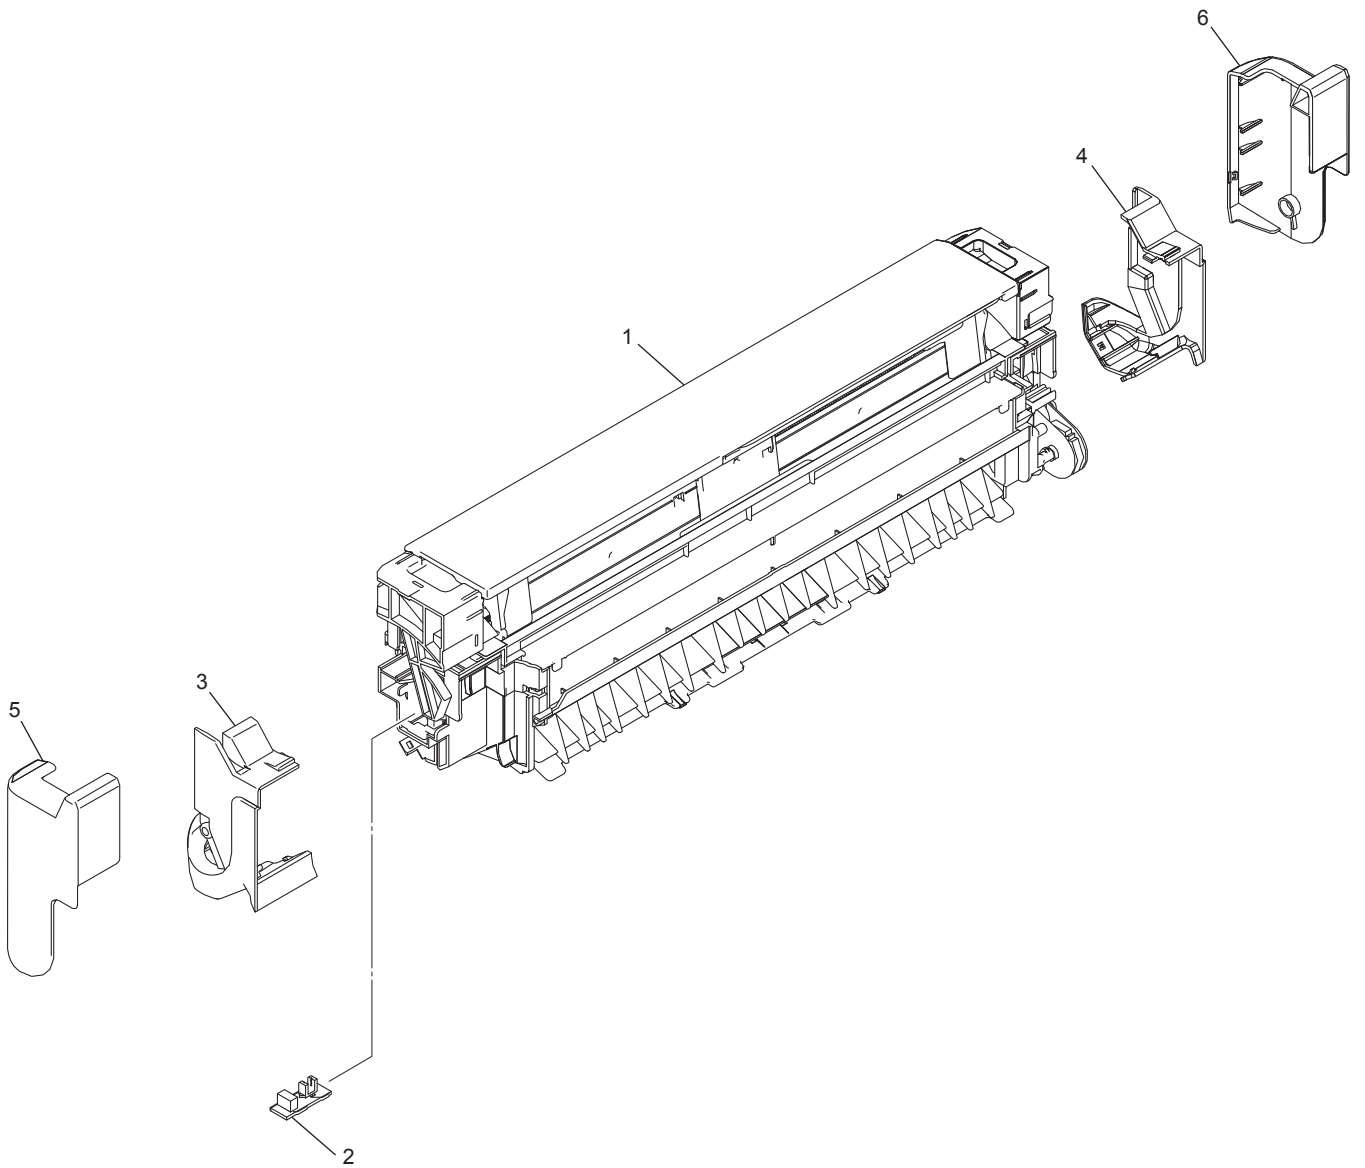

7.MP TRAY

7. MP TRAY

REF No.	CODE	Q'TY	DESCRIPTION	REMARKS
1	LEW988001	1	MP TRAY ASSY (SP), MFC-J2720/J5520DW/J5620DW/J5625DW/J5720DW/J5920DW	CHG
2	LT1507001	1	MP PAPER DETECTION SENSOR PCB, MFC-J2720/J5520DW/J5620DW/J5625DW/ J5720DW/J5920DW	
3	LER418007	1	SIDE COVER L, MFC-J2720/J5520DW/J5620DW/J5625DW/J5720DW/J5920DW	ADD
4	LER419007	1	SIDE COVER R, MFC-J2720/J5520DW/J5620DW/J5625DW/J5720DW/J5920DW	ADD
5	LET217007	1	SIDE UPPER COVER L, MFC-J2720/J5520DW/J5620DW/J5625DW/J5720DW/J5920DW	ADD
6	LET218007	1	SIDE UPPER COVER R, MFC-J2720/J5520DW/J5620DW/J5625DW/J5720DW/J5920DW	ADD