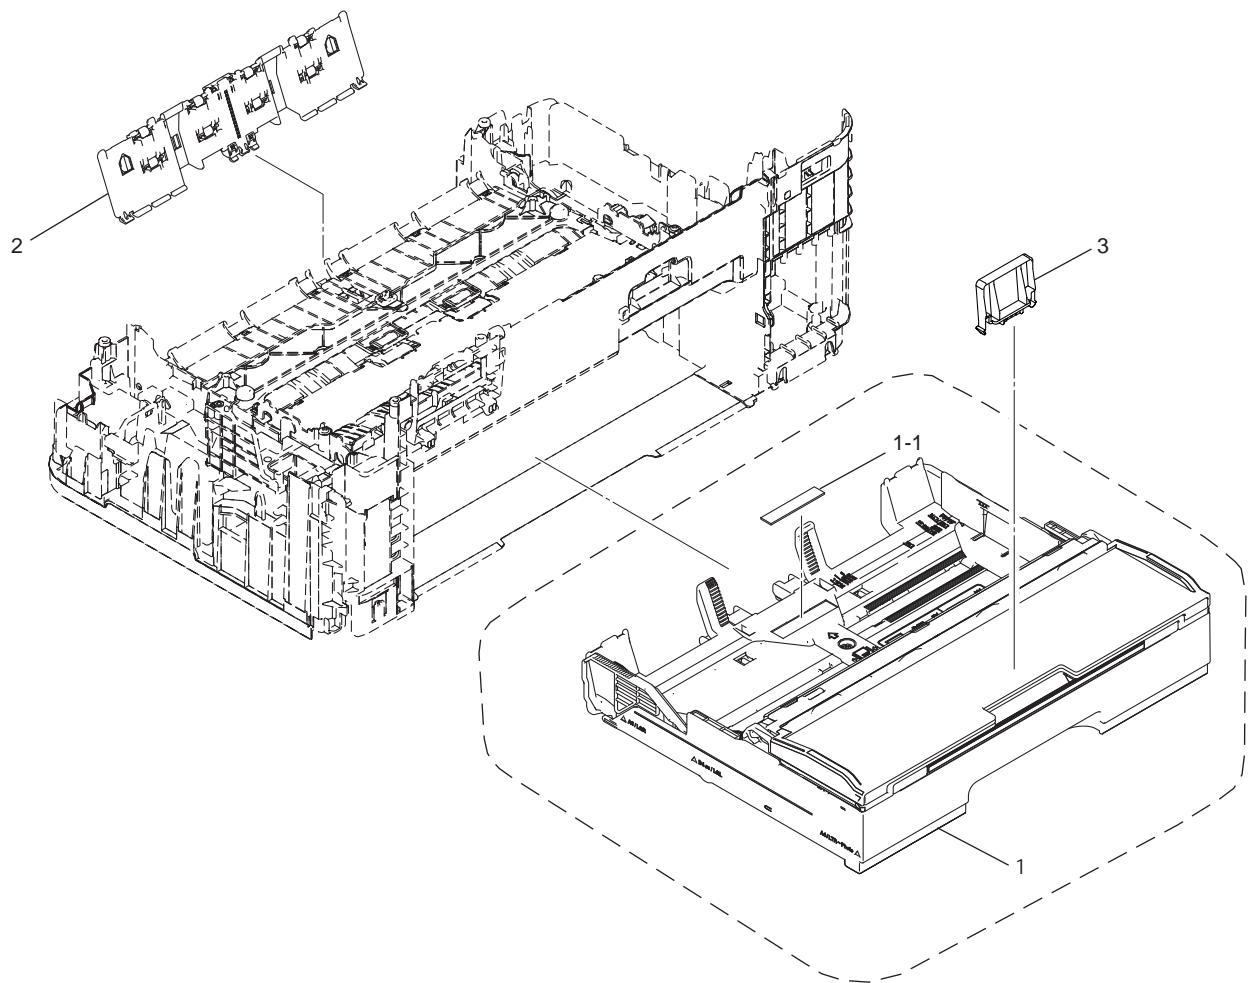

6. PAPER TRAY

6. PAPER TRAY

REF No.	CODE	Q'TY	DESCRIPTION	REMARKS
1	LER426001	1	PAPER TRAY ASSY #1	
1-1	LED275001	1	T1 BASE PAD	
2	LET495001	1	T1 BANK ASSY	
3	LEX188001	1	PAPER STOPPER	ADD