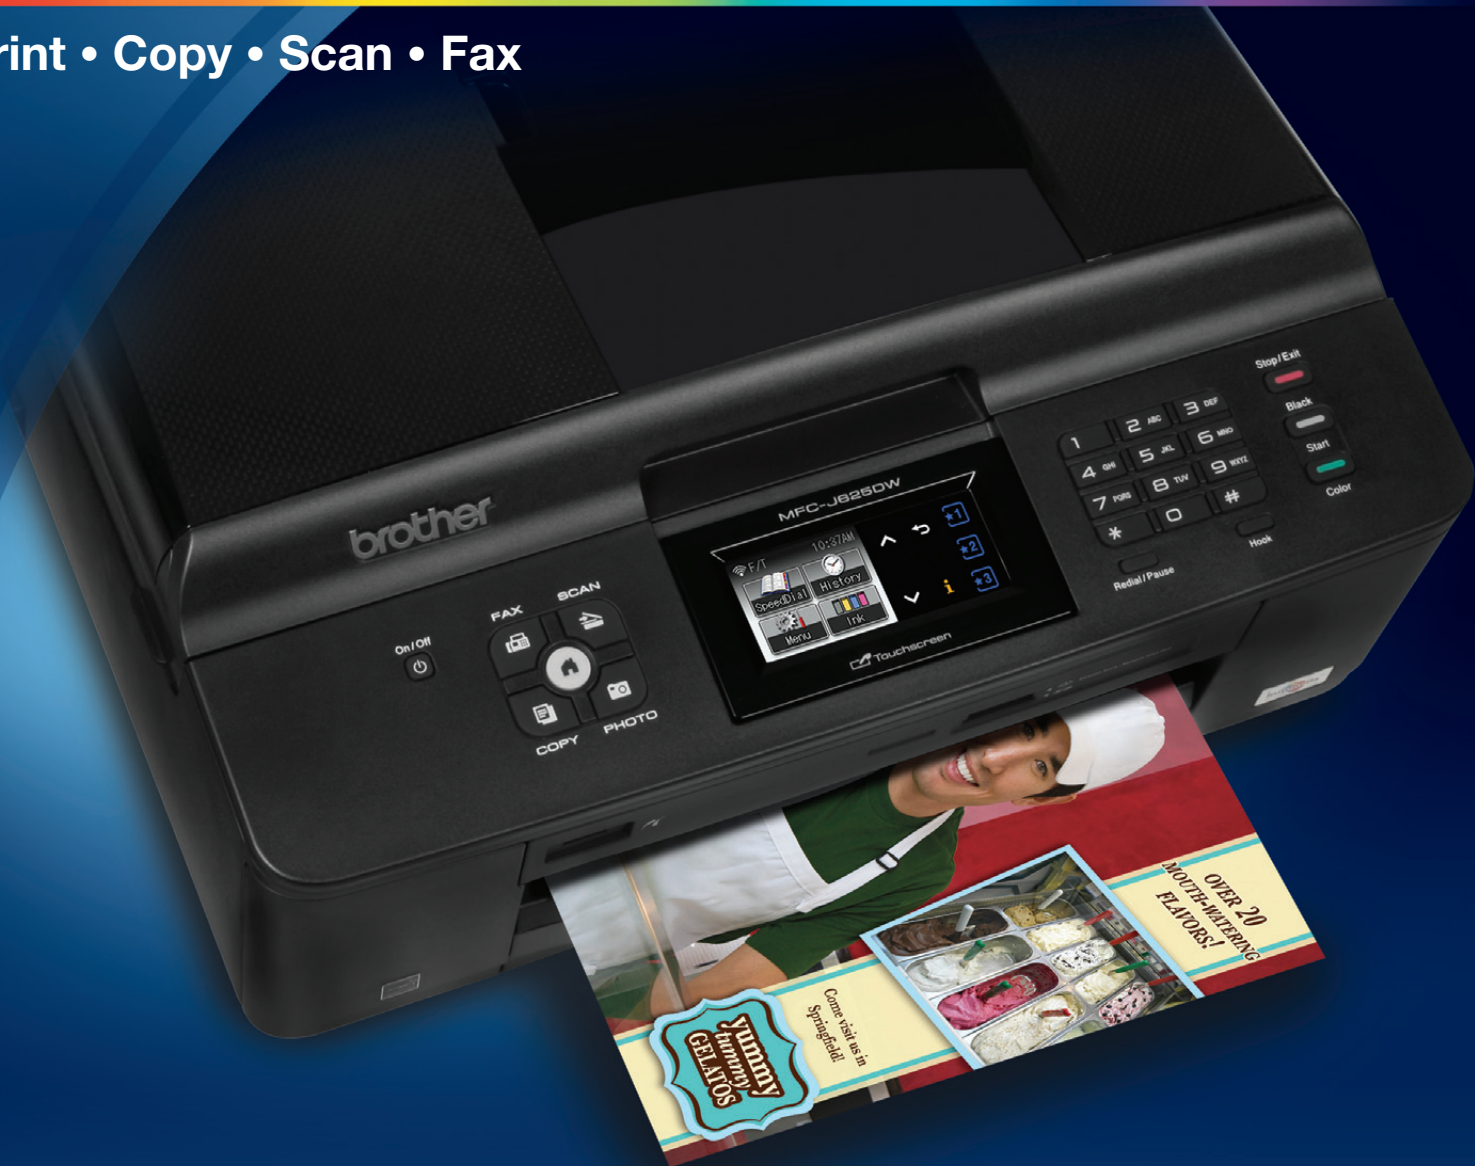

MFC-J625DW

Color Inkjet Multi-Function Center®

Print • Copy • Scan • Fax

*Compact Inkjet All-in-One
with Duplex Printing and
Wireless Networking*

brother®
at your side

Brother™ MFC-J625dw Compact Inkjet All-in-One with Duplex Printing and Wireless Networking

The MFC-J625dw is a great addition to any small or home office. The TouchScreen plus Touch Panel is perfect for easy menu navigation. Save paper with two-sided printing. This All-in-One has a convenient bypass tray for photo printing. Enhanced features in a compact and stylish design!

Key Features at a Glance:

- Easy-to-setup wireless (802.11b/g/n) networking
- 1.9" TouchScreen color LCD display plus Touch Panel controls for interactive and easy-to-use menu navigation
- Create two-sided documents and save paper with duplex printing^o
- Unattended fax, copy or scan using up to 20-page ADF
- Fast print speeds up to 35ppm black, 27ppm color (fast mode) and 12ppm black, 10ppm color (ISO standard)*
- Direct photo printing on demand from your media cards, PictBridge-enabled camera or USB flash memory drive†
- Photo bypass tray holds up to 20 sheets of 4" x 6" glossy photo paper
- Brother™ iPrint&Scan free app download for wireless printing from and scanning to your Apple, Android™ or Windows® Phone 7 mobile device‡
- 4-cartridge ink system - only change the cartridge that needs to be replaced
- 2 year limited warranty